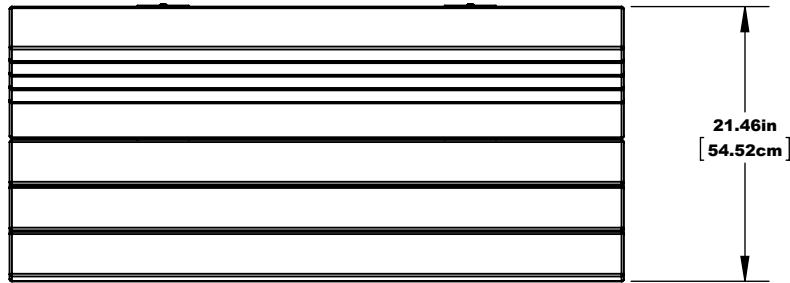

# SPECIFICATIONS BC1275

TOP VIEW

**CONSTRUCTION MATERIALS:**  
Recycled Plastic, Powder Coated Steel  
**HARDWARE:**  
Stainless Steel

SET POST 24 TO 26 INCHES INTO GROUND