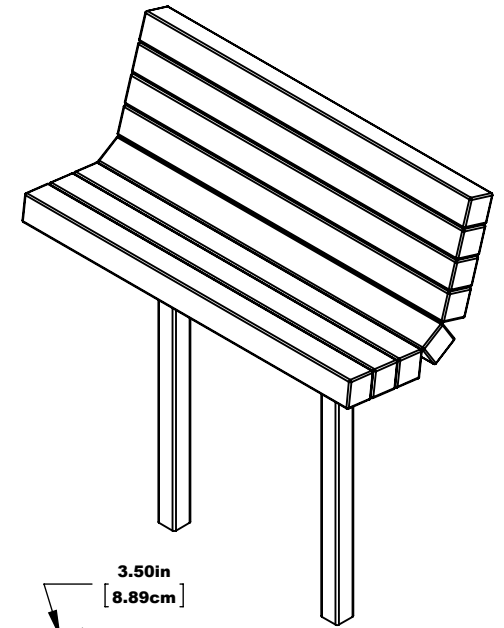

# SPECIFICATIONS BC1275

TOP VIEW

**CONSTRUCTION MATERIALS:**  
Recycled Plastic, Powder Coated Steel  
**HARDWARE:**  
Stainless Steel

SET POST 24 TO 26 INCHES INTO GROUND