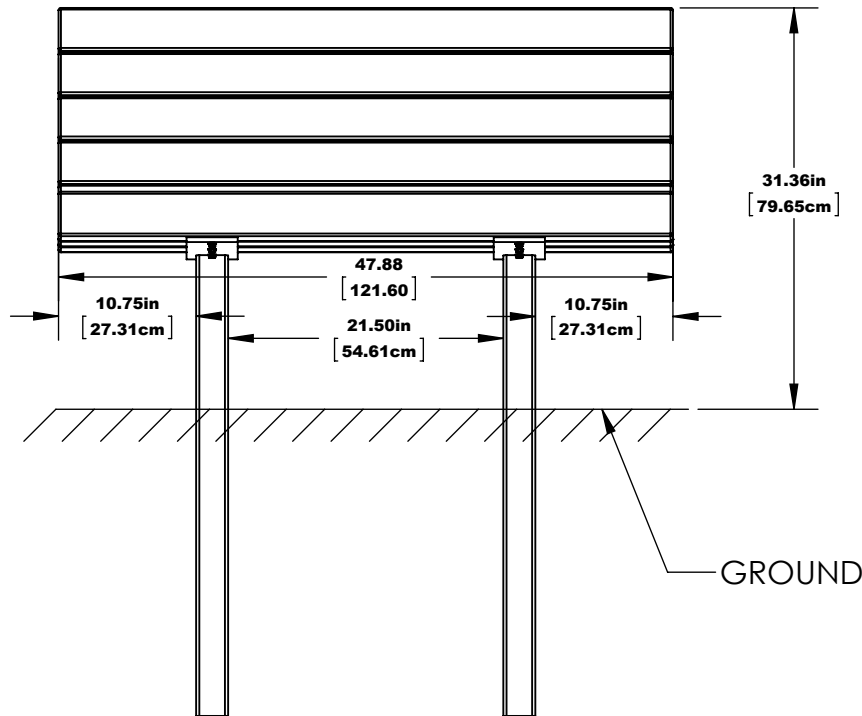

# SPECIFICATIONS BC1275

TOP VIEW

**CONSTRUCTION MATERIALS:**  
Recycled Plastic, Powder Coated Steel  
**HARDWARE:**  
Stainless Steel

SET POST 24 TO 26 INCHES INTO GROUND