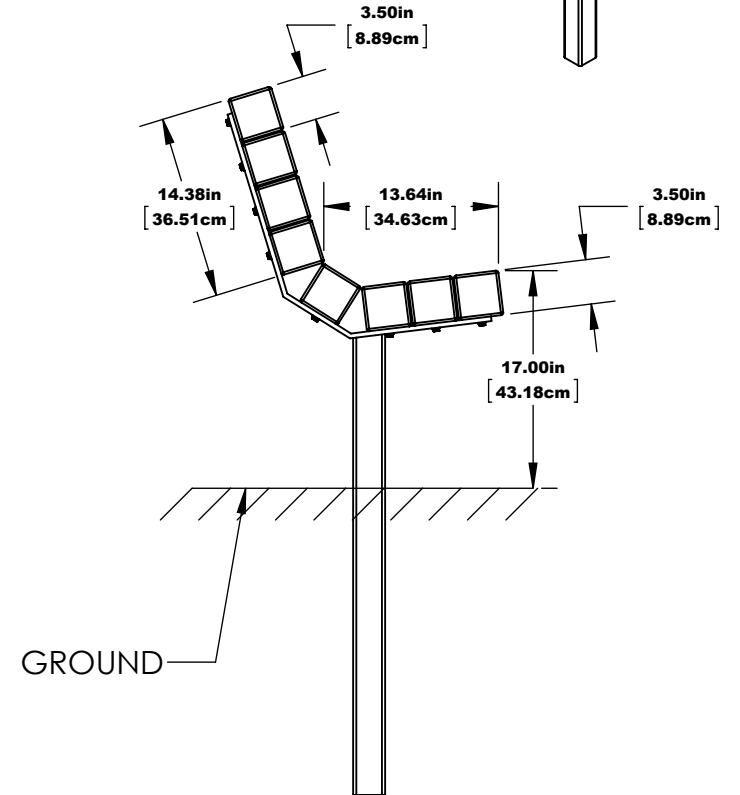

# SPECIFICATIONS BC1275

TOP VIEW

**CONSTRUCTION MATERIALS:**  
Recycled Plastic, Powder Coated Steel  
**HARDWARE:**  
Stainless Steel

SET POST 24 TO 26 INCHES INTO GROUND