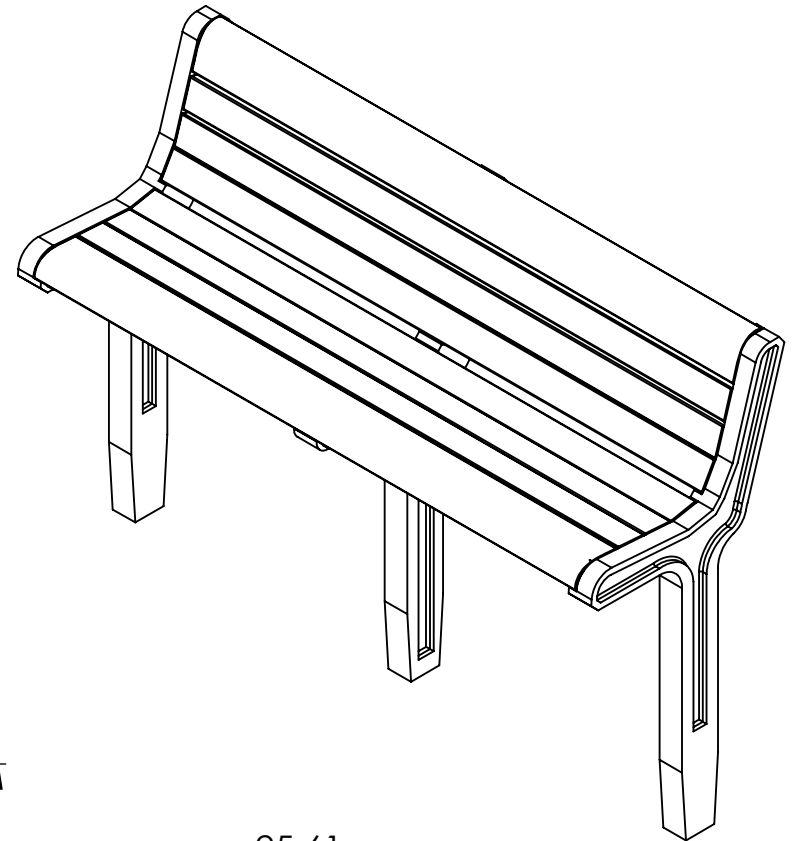

BENCH SPECIFICATIONS

REV# 2
3/14/2018

BC2065
BC2066
BC2067
BC2068
BC2069

TOP

76.00

5.54

3.50

51.63

33.50

33.50

3.00

FRONT

CONSTRUCTION MATERIALS:
Recycled Plastic
HARDWARE:
Stainless Steel

25.61

33.00

17.58

SIDE

ALL DIMENSIONS ARE SHOWN IN INCHES