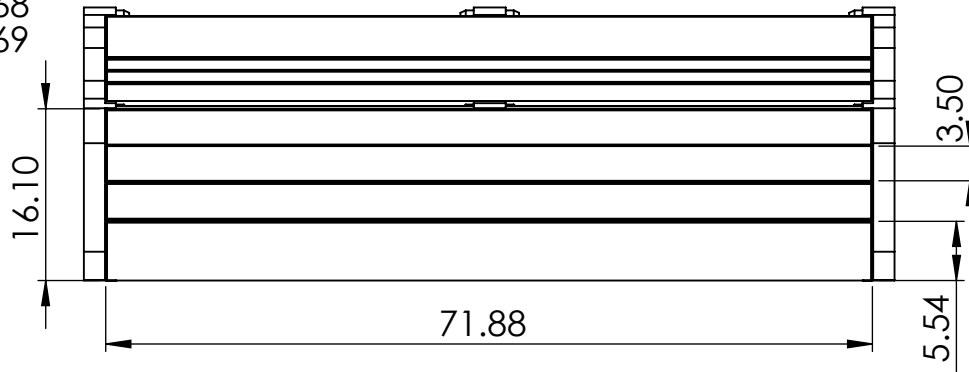

BENCH SPECIFICATIONS

REV# 2
3/14/2018

BC2065
BC2066
BC2067
BC2068
BC2069

TOP

76.00

5.54

3.50

51.63

SIDE

ALL DIMENSIONS ARE SHOWN IN INCHES