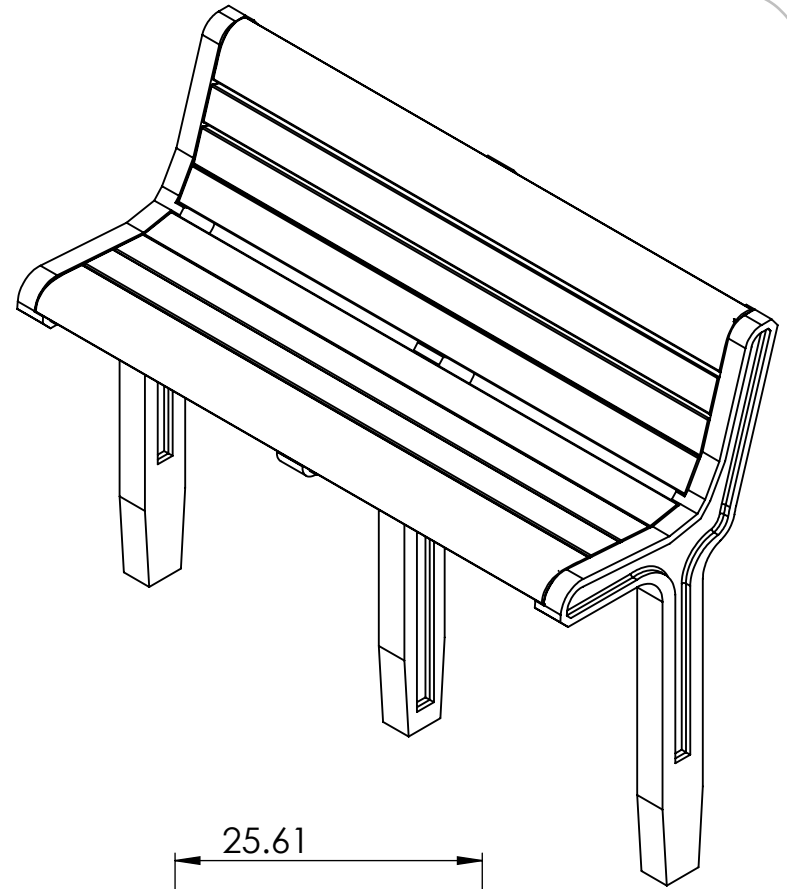

BENCH SPECIFICATIONS

REV# 2
3/14/2018

BC2055
BC2056
BC2057
BC2058
BC2059

TOP

64.00

FRONT

25.61

SIDE

CONSTRUCTION MATERIALS:
Recycled Plastic
HARDWARE:
Stainless Steel

ALL DIMENSIONS ARE SHOWN IN INCHES