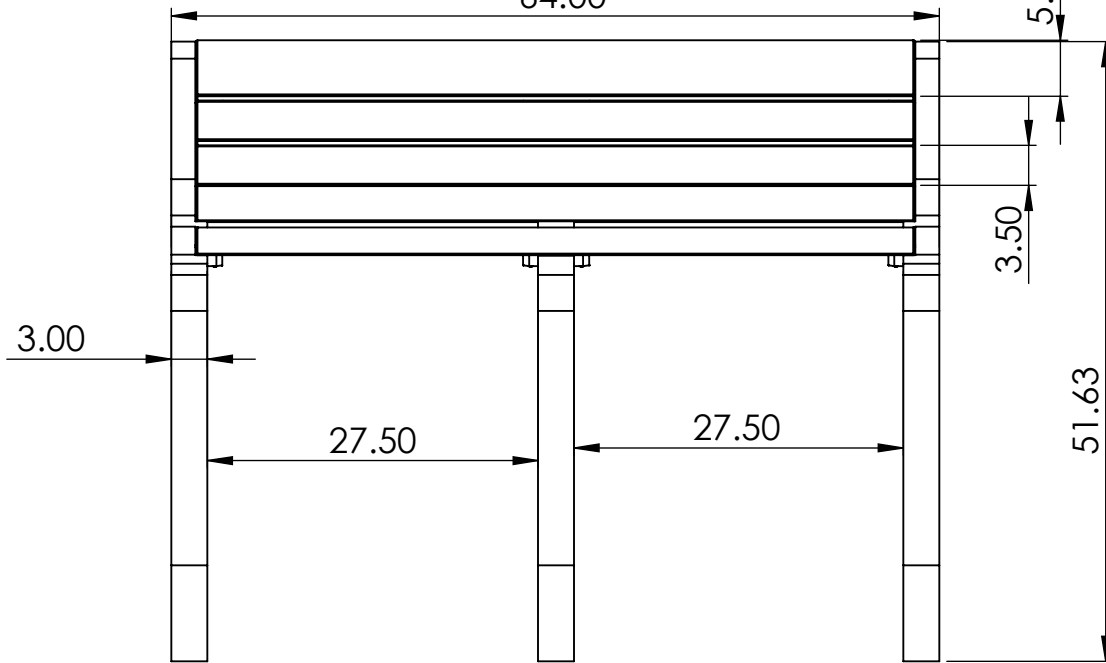

BENCH SPECIFICATIONS

REV# 2
3/14/2018

BC2055
BC2056
BC2057
BC2058
BC2059

TOP

64.00

FRONT

25.61

SIDE

CONSTRUCTION MATERIALS:
Recycled Plastic
HARDWARE:
Stainless Steel

ALL DIMENSIONS ARE SHOWN IN INCHES