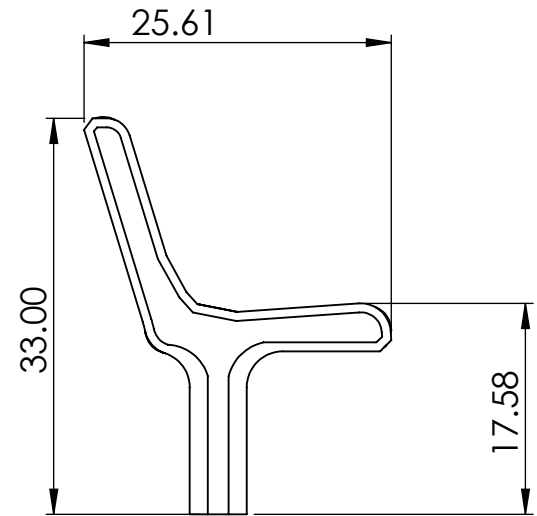

BENCH SPECIFICATIONS

REV# 2
3/14/2018

BC2055
BC2056
BC2057
BC2058
BC2059

TOP

64.00

FRONT

25.61

SIDE

CONSTRUCTION MATERIALS:
Recycled Plastic
HARDWARE:
Stainless Steel

ALL DIMENSIONS ARE SHOWN IN INCHES