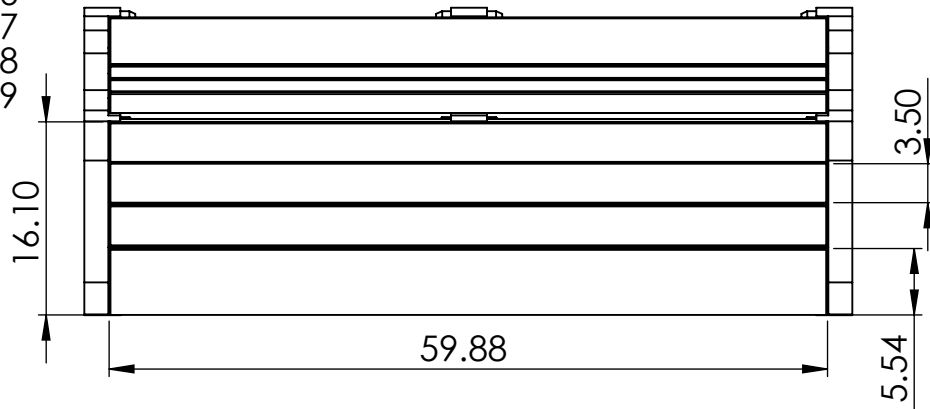

BENCH SPECIFICATIONS

REV# 2
3/14/2018

BC2055
BC2056
BC2057
BC2058
BC2059

TOP

64.00

FRONT

25.61

SIDE

CONSTRUCTION MATERIALS:
Recycled Plastic
HARDWARE:
Stainless Steel

ALL DIMENSIONS ARE SHOWN IN INCHES