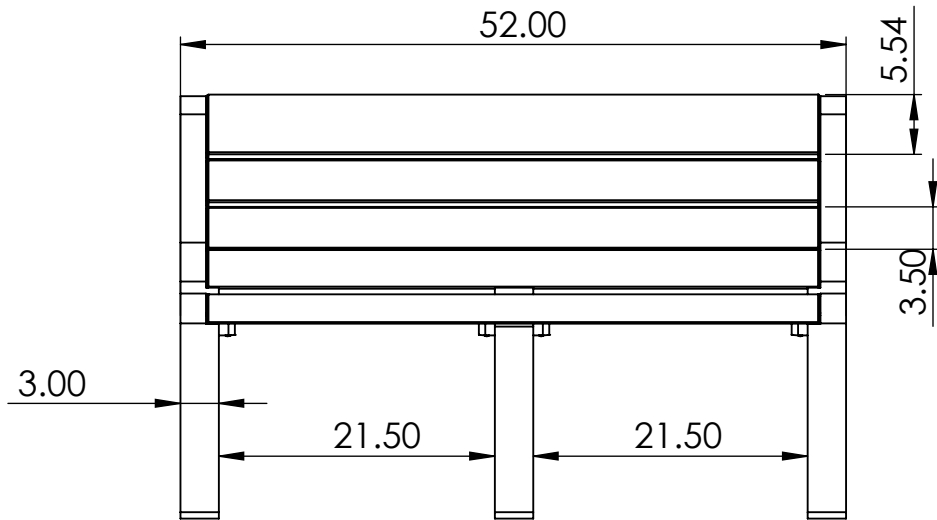

BENCH SPECIFICATIONS

REV# 2
3/14/2018

BC2040
BC2041
BC2042
BC2043
BC2044

TOP

52.00

FRONT

SIDE

CONSTRUCTION MATERIALS:
Recycled Plastic
HARDWARE:
Stainless Steel

ALL DIMENSIONS ARE SHOWN IN INCHES