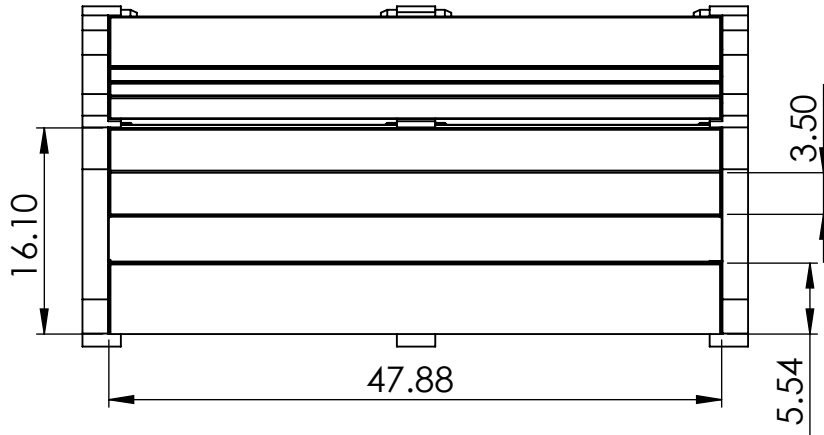

BENCH SPECIFICATIONS

REV# 2
3/14/2018

BC2040
BC2041
BC2042
BC2043
BC2044

TOP

52.00

FRONT

SIDE

CONSTRUCTION MATERIALS:
Recycled Plastic
HARDWARE:
Stainless Steel

ALL DIMENSIONS ARE SHOWN IN INCHES