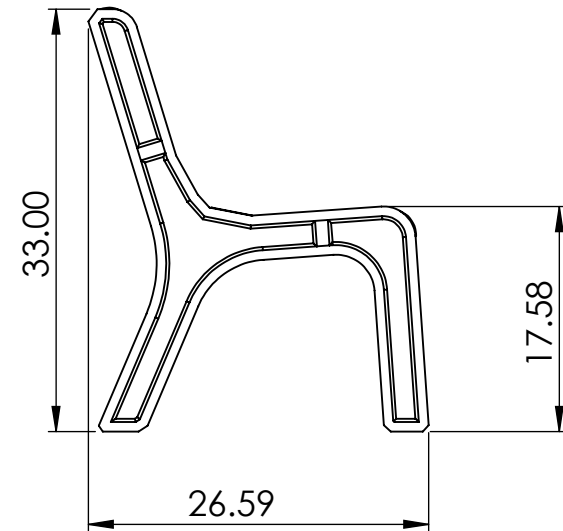

BENCH SPECIFICATIONS

REV# 2
3/14/2018

BC2040
BC2041
BC2042
BC2043
BC2044

TOP

52.00

FRONT

SIDE

CONSTRUCTION MATERIALS:
Recycled Plastic
HARDWARE:
Stainless Steel

ALL DIMENSIONS ARE SHOWN IN INCHES