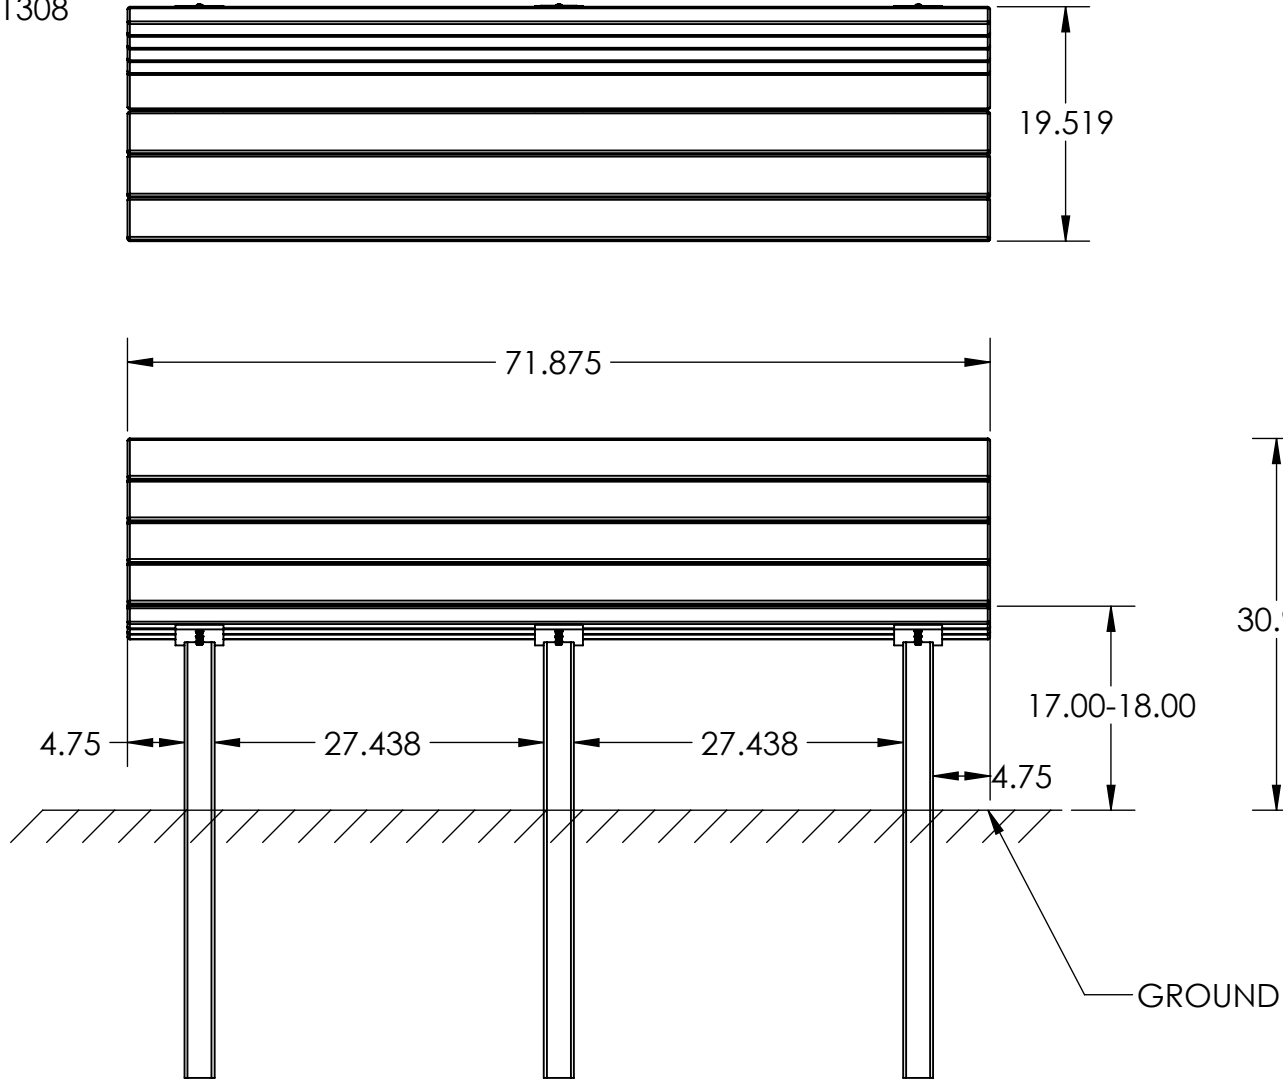

BENCH SPECIFICATIONS

ALL DIMENSIONS SHOWN IN INCHES

BC1305
BC1306
BC1307
BC1308

CONSTRUCTION MATERIALS:
Recycled Plastic, Powder Coated Steel
HARDWARE:
Stainless Steel

SET POSTS 24 TO 26 INCHES INTO GROUND