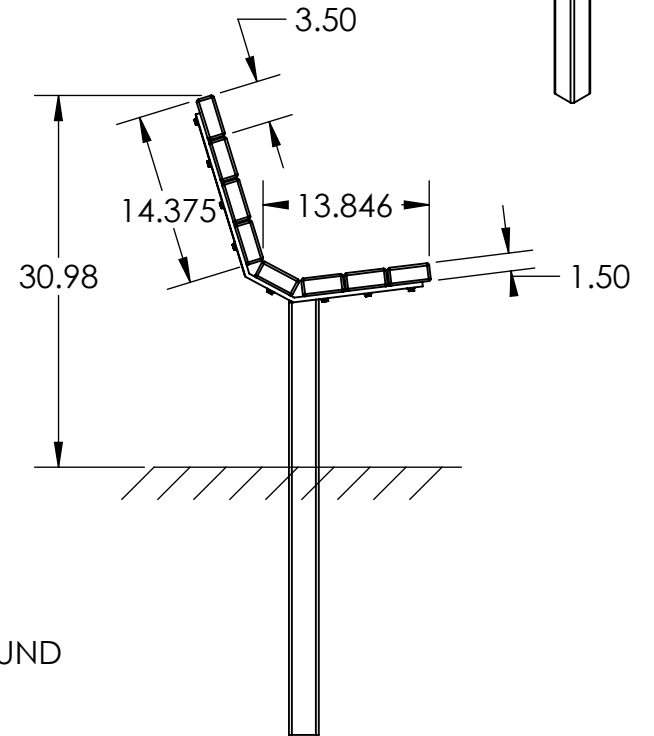

BENCH SPECIFICATIONS

ALL DIMENSIONS SHOWN IN INCHES

BC1305
BC1306
BC1307
BC1308

CONSTRUCTION MATERIALS:
Recycled Plastic, Powder Coated Steel
HARDWARE:
Stainless Steel

SET POSTS 24 TO 26 INCHES INTO GROUND