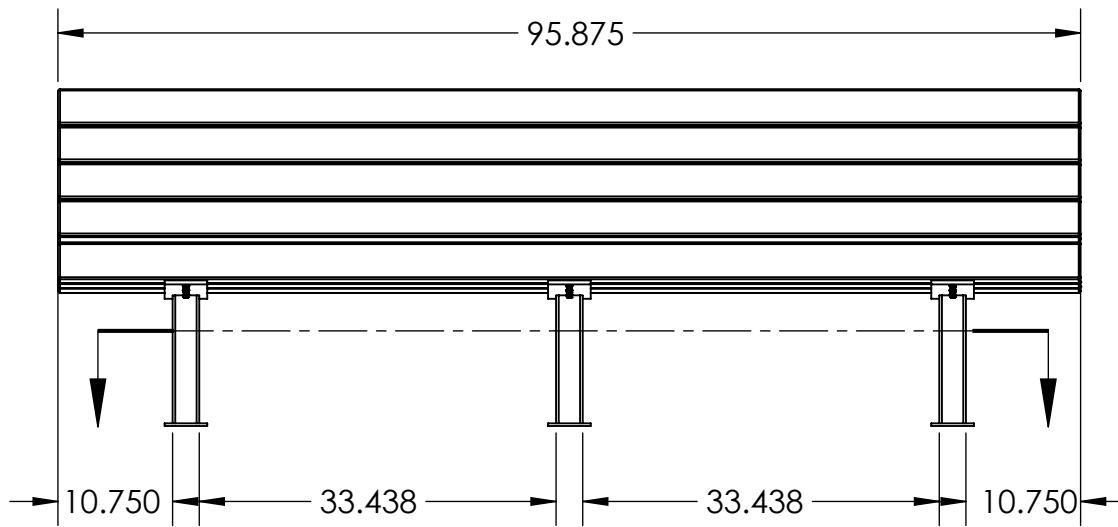

BENCH SPECIFICATIONS BC1340

ALL DIMENSIONS SHOWN IN INCHES

TOP VIEW

CONSTRUCTION MATERIALS:
Recycled Plastic, Powder Coated Steel
HARDWARE:
Stainless Steel

MOUNTING DETAIL