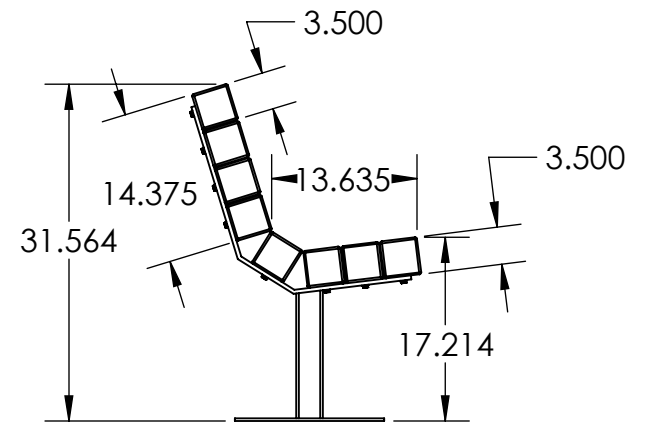

BENCH SPECIFICATIONS BC1340

ALL DIMENSIONS SHOWN IN INCHES

TOP VIEW

CONSTRUCTION MATERIALS:
Recycled Plastic, Powder Coated Steel
HARDWARE:
Stainless Steel

MOUNTING DETAIL