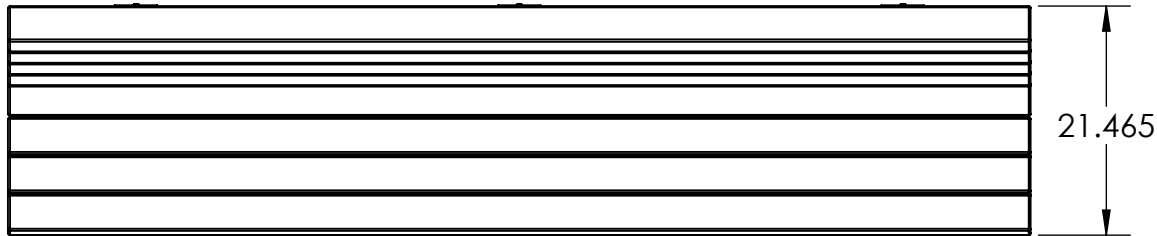

BENCH SPECIFICATIONS BC1340

ALL DIMENSIONS SHOWN IN INCHES

TOP VIEW

CONSTRUCTION MATERIALS:
Recycled Plastic, Powder Coated Steel
HARDWARE:
Stainless Steel

MOUNTING DETAIL