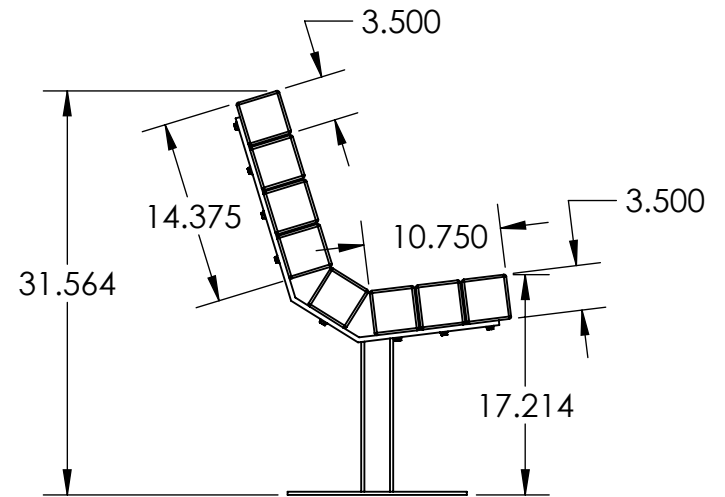

BENCH SPECIFICATIONS

ALL DIMENSIONS SHOWN IN INCHES

- BC1270
- BC1271
- BC1272
- BC1273
- BC1310
- BC1311
- BC1312
- BC1313

TOP VIEW

CONSTRUCTION MATERIALS:
Recycled Plastic, Powder Coated Steel
HARDWARE:
Stainless Steel

MOUNTING DETAIL