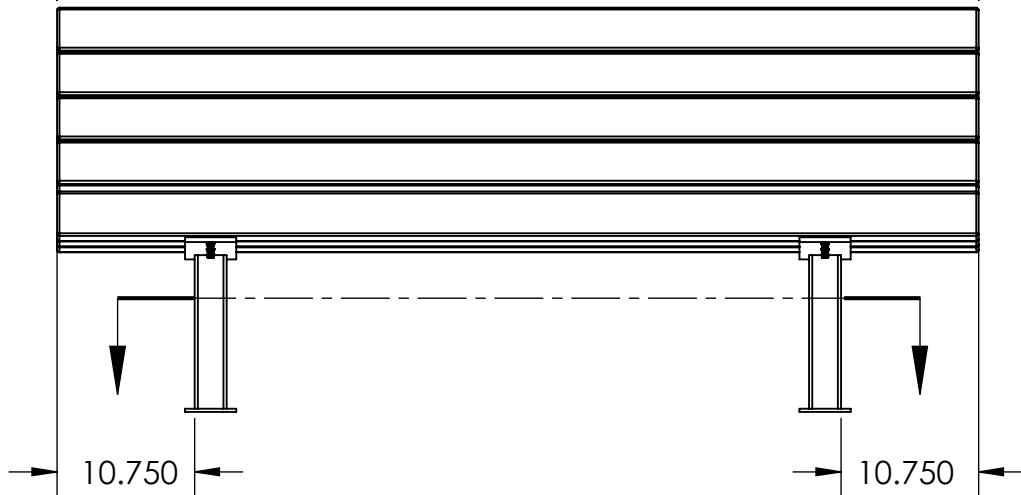

BENCH SPECIFICATIONS

ALL DIMENSIONS SHOWN IN INCHES

- BC1270
- BC1271
- BC1272
- BC1273
- BC1310
- BC1311
- BC1312
- BC1313

TOP VIEW

CONSTRUCTION MATERIALS:
Recycled Plastic, Powder Coated Steel
HARDWARE:
Stainless Steel

MOUNTING DETAIL