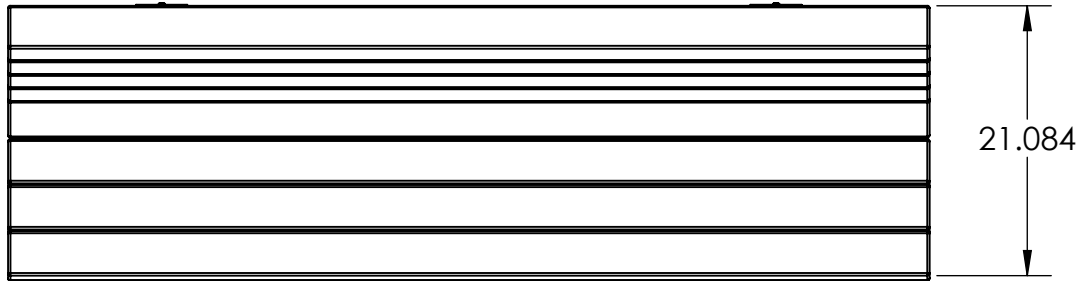

BENCH SPECIFICATIONS

ALL DIMENSIONS SHOWN IN INCHES

- BC1270
- BC1271
- BC1272
- BC1273
- BC1310
- BC1311
- BC1312
- BC1313

TOP VIEW

CONSTRUCTION MATERIALS:
Recycled Plastic, Powder Coated Steel
HARDWARE:
Stainless Steel