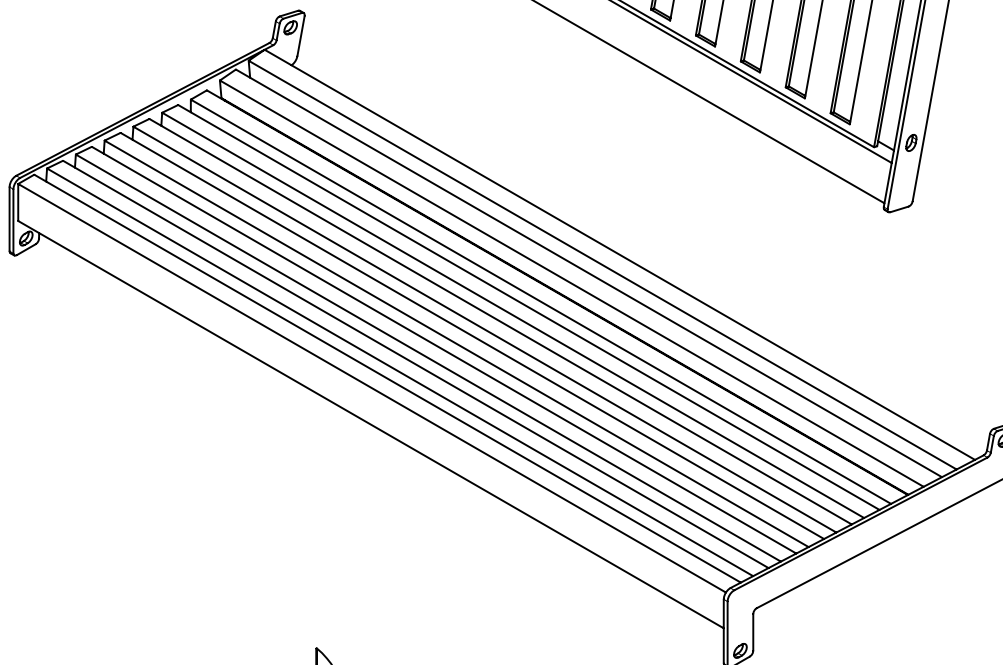

INSTRUCTIONS

INSTRUCTIONS

M8 FLANGE NUTS

M8 x 70
CARRIAGE BOLT

**HARDWARE &
TOOLS REQUIRED
FOR ASSEMBLY**

2/3