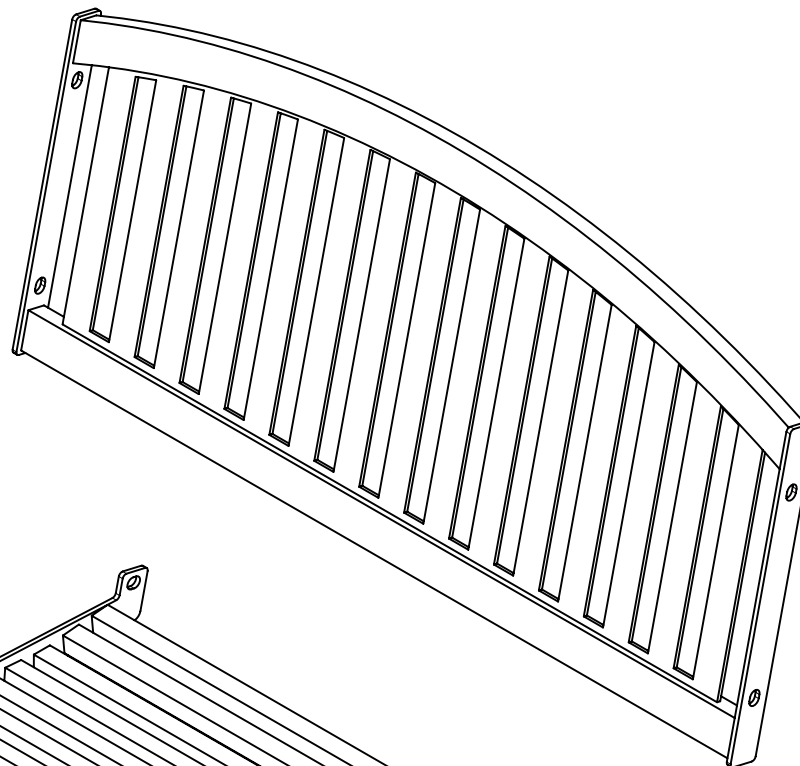

INSTRUCTIONS

INSTRUCTIONS

M8 FLANGE NUTS

M8 x 70
CARRIAGE BOLT

**HARDWARE &
TOOLS REQUIRED
FOR ASSEMBLY**

2/3