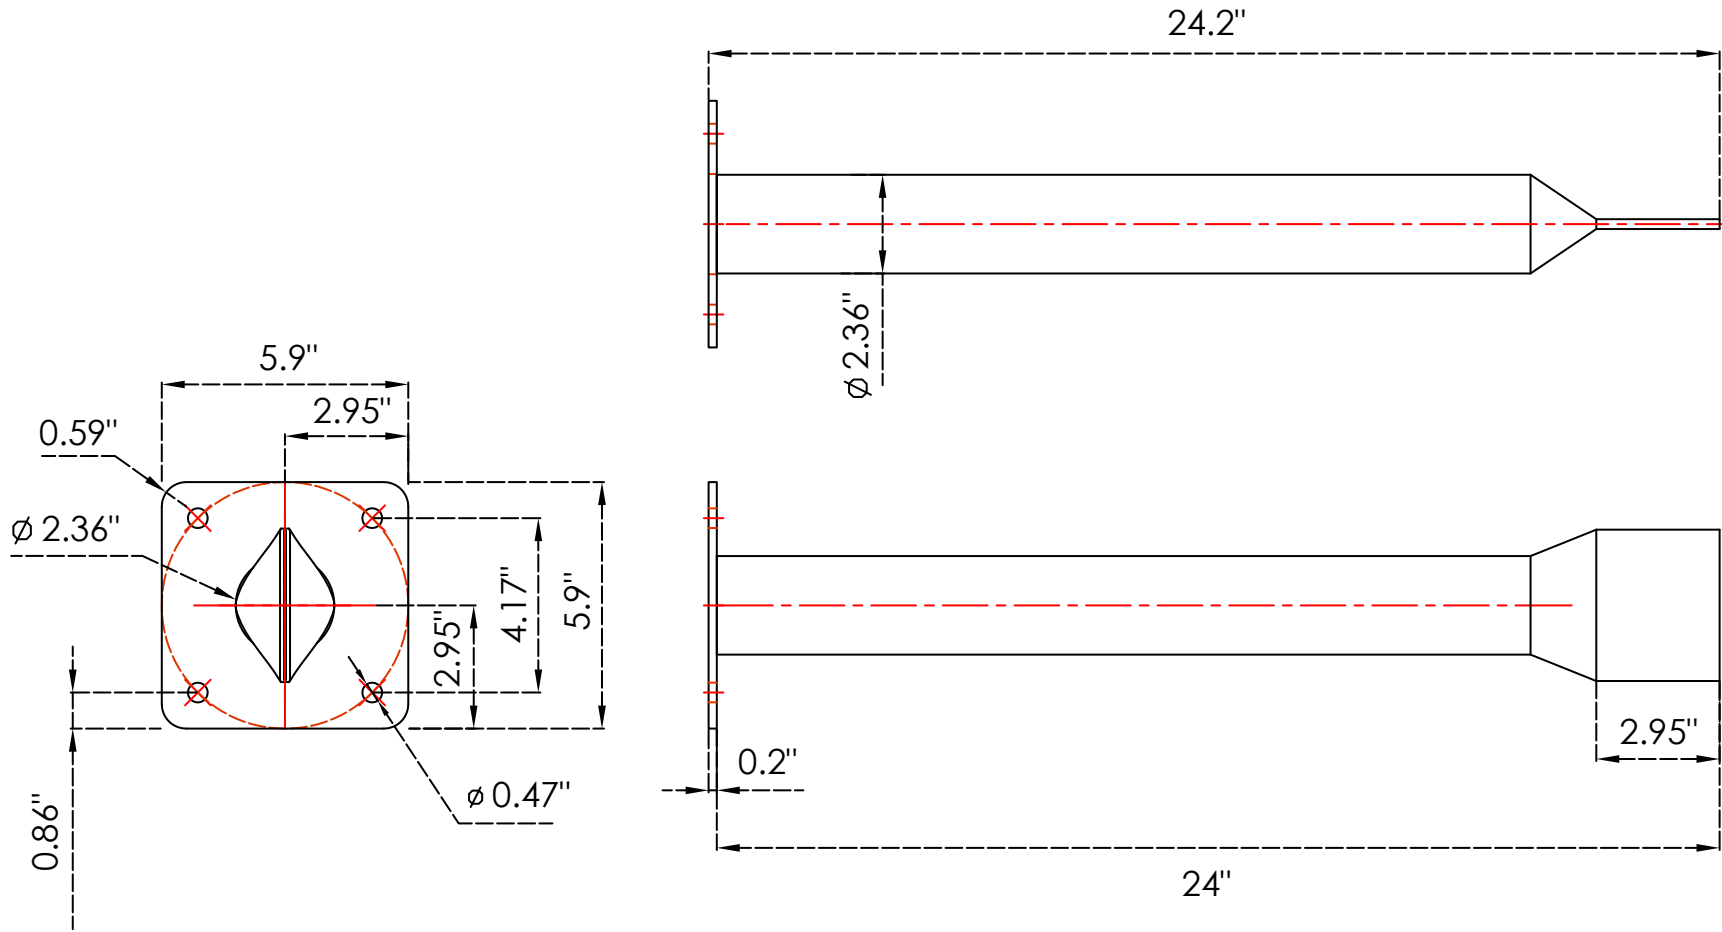

RECEPTACLE INGROUND MOUNT KIT

TOTAL WEIGHT: 7 lbs

NOTES: Material: Plastic Coated Steel