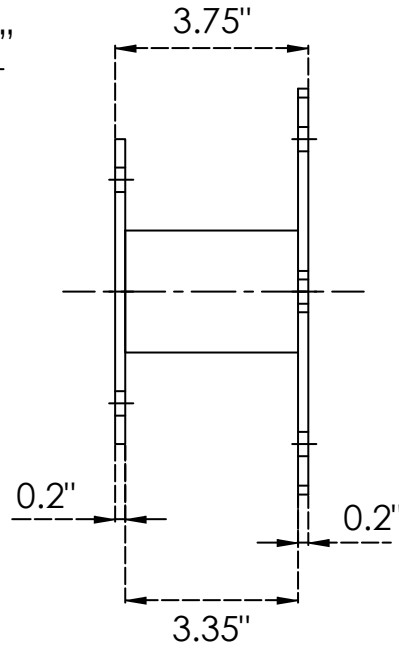

# RECEPTACLE SURFACE MOUNT KIT

A-A

B-B

**TOTAL WEIGHT:** 4 lbs

**NOTES:** Material: Plastic Coated Steel