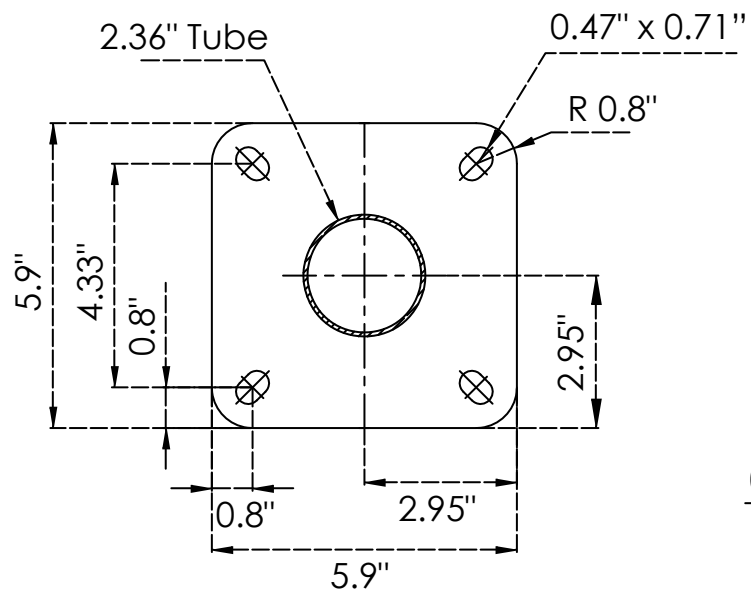

# RECEPTACLE SURFACE MOUNT KIT

A-A

B-B

**TOTAL WEIGHT:** 4 lbs

**NOTES:** Material: Plastic Coated Steel