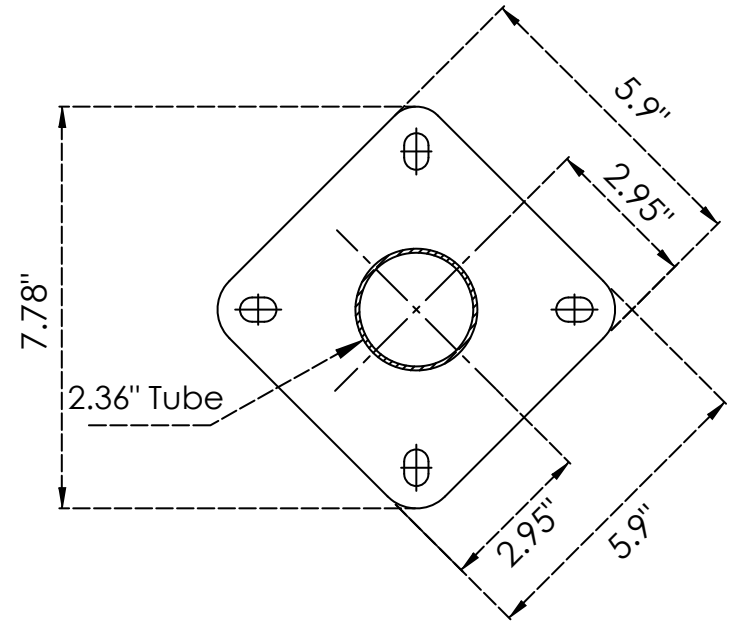

# RECEPTACLE SURFACE MOUNT KIT

A-A

B-B

**TOTAL WEIGHT:** 4 lbs

**NOTES:** Material: Plastic Coated Steel