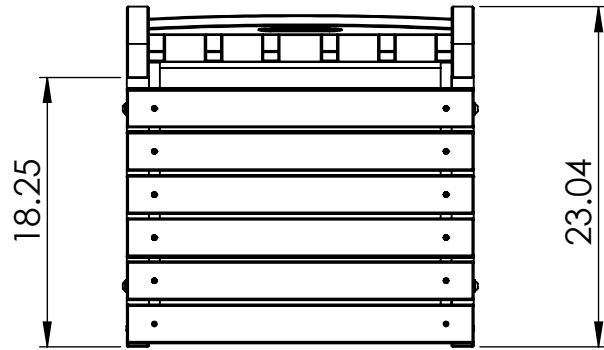

CHAIR SPECIFICATIONS

CONSTRUCTION MATERIALS:
Recycled Plastic
HARDWARE:
Stainless Steel

ALL DIMENSIONS SHOWN IN INCHES