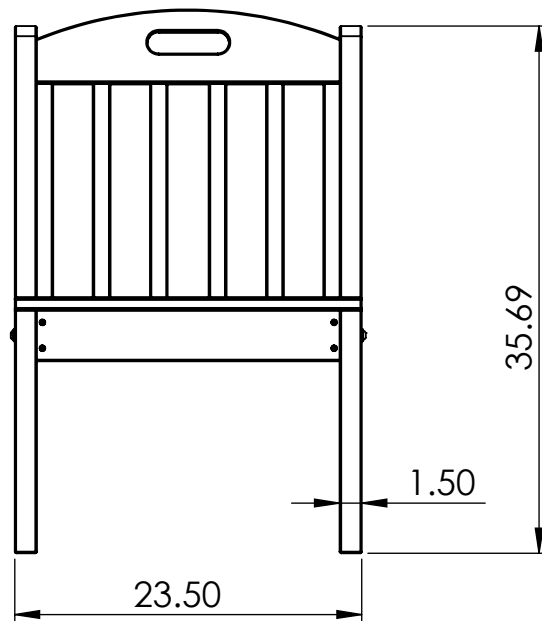

CHAIR SPECIFICATIONS

CONSTRUCTION MATERIALS:
Recycled Plastic
HARDWARE:
Stainless Steel

ALL DIMENSIONS SHOWN IN INCHES