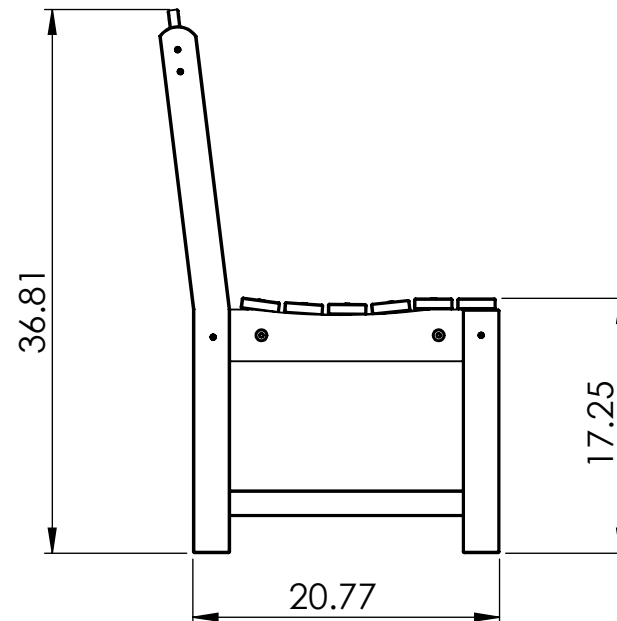

CHAIR SPECIFICATIONS

CONSTRUCTION MATERIALS:
Recycled Plastic
HARDWARE:
Stainless Steel

ALL DIMENSIONS SHOWN IN INCHES