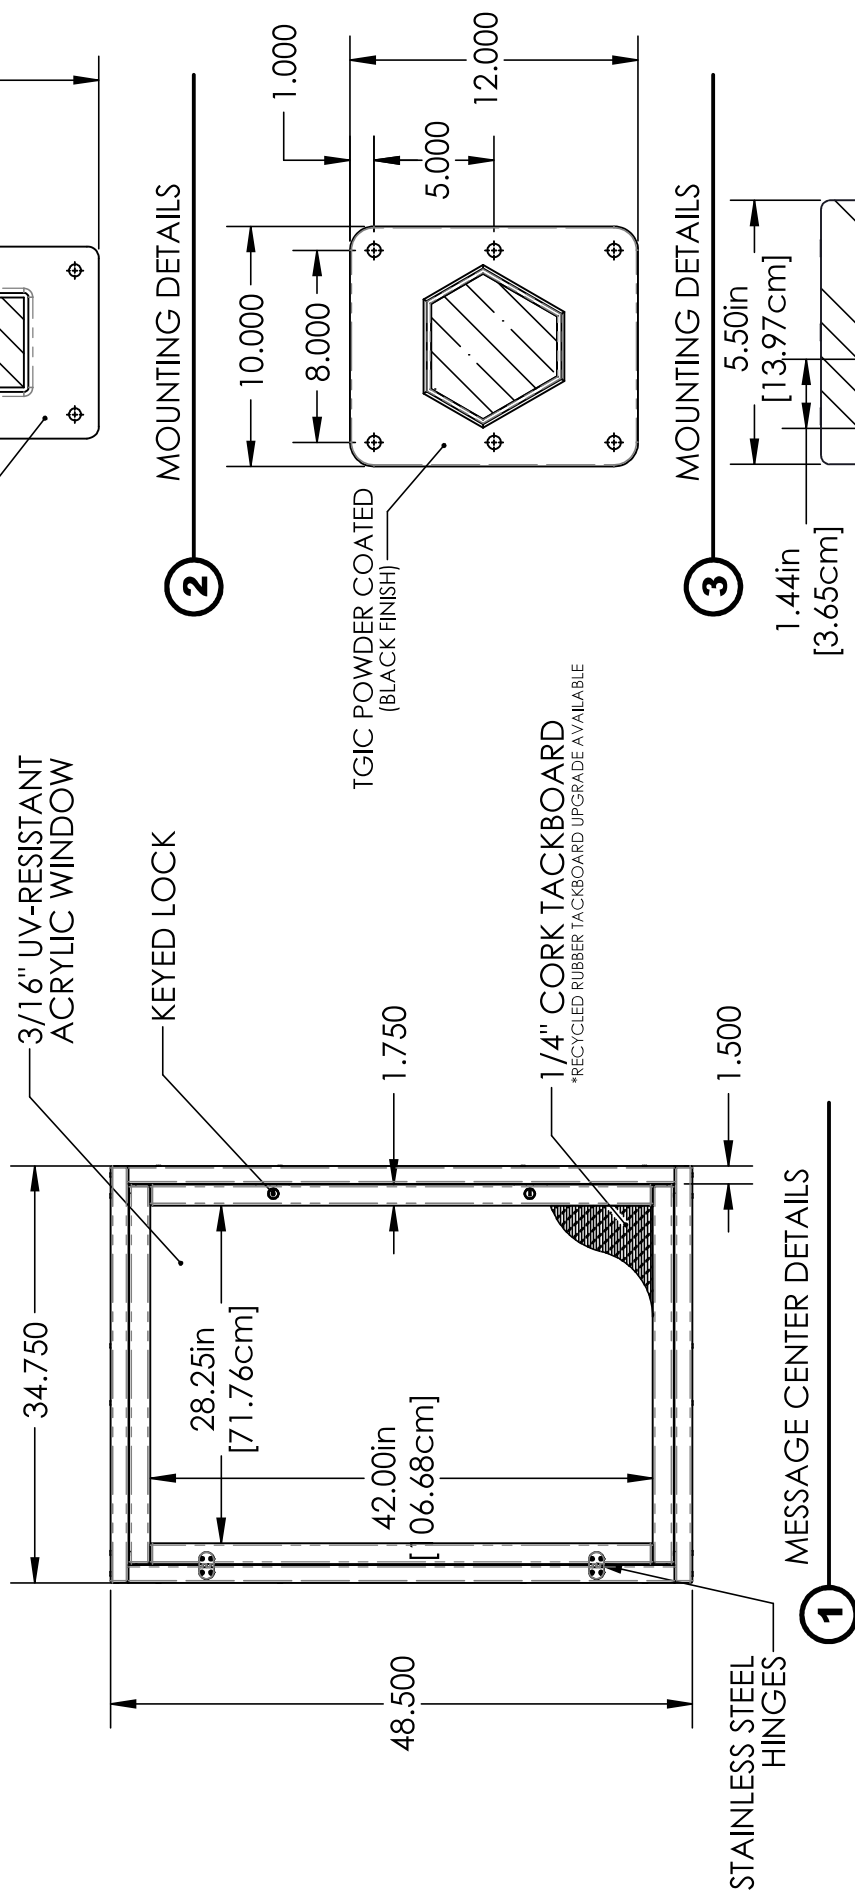

# SIX-SIDED KIOSK SURFACE MOUNT

**FRONT**

ALL DIMENSIONS ARE SHOWN IN INCHES

# SIX-SIDED KIOSK SURFACE MOUNT

HARDWARE: STAINLESS STEEL  
MATERIAL: RECYCLED PLASTIC, ACRYLIC, 1/4" CORK

ALL DIMENSIONS ARE SHOWN IN INCHES