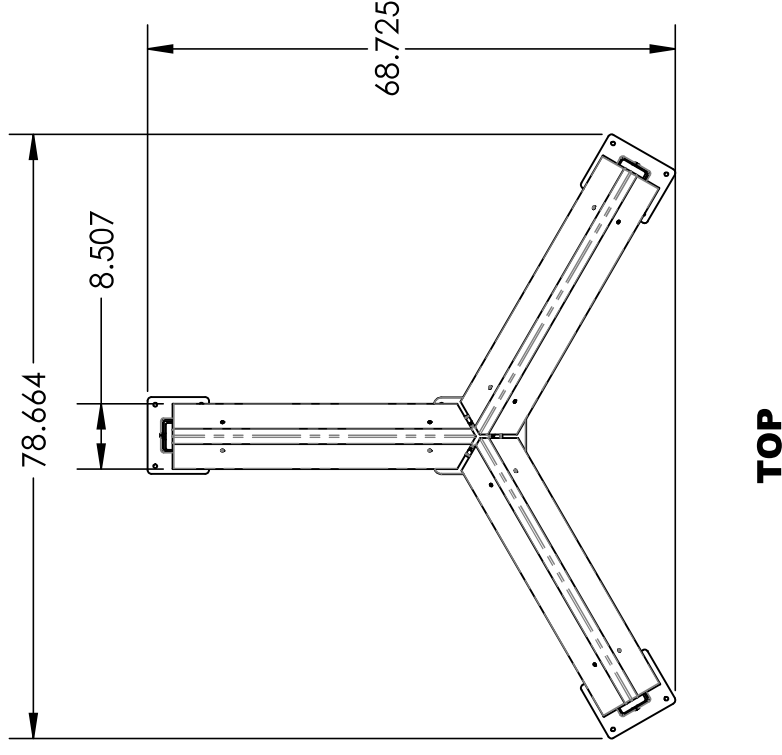

# SIX-SIDED KIOSK SURFACE MOUNT

**FRONT**

ALL DIMENSIONS ARE SHOWN IN INCHES

# SIX-SIDED KIOSK SURFACE MOUNT

HARDWARE: STAINLESS STEEL  
MATERIAL: RECYCLED PLASTIC, ACRYLIC, 1/4" CORK

ALL DIMENSIONS ARE SHOWN IN INCHES