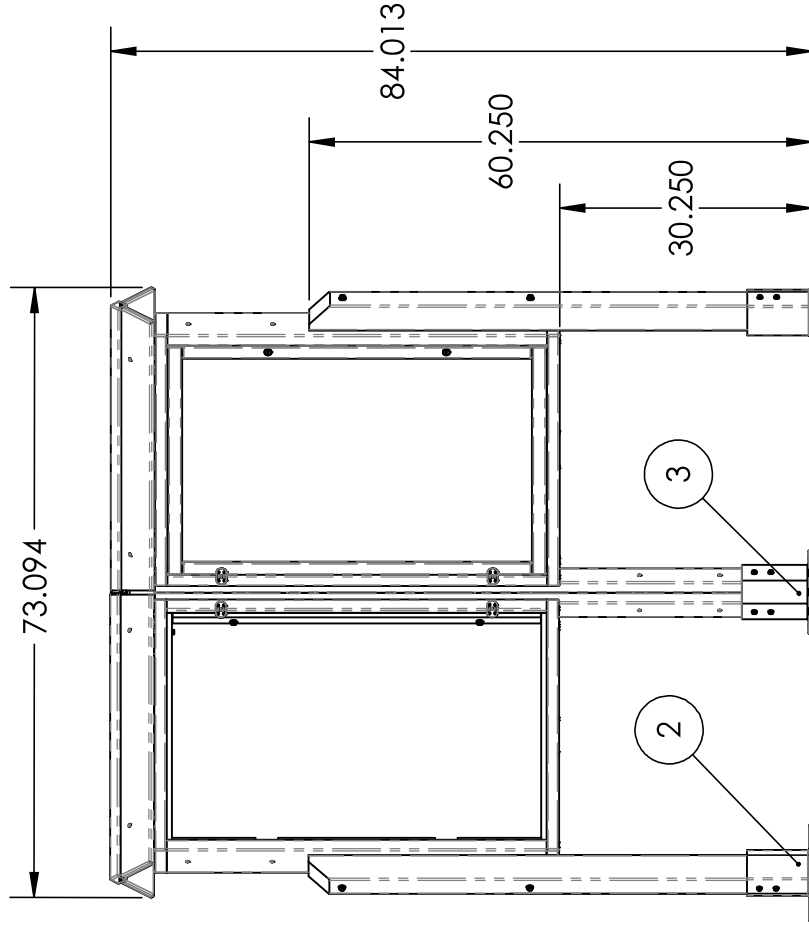

# SIX-SIDED KIOSK SURFACE MOUNT

**FRONT**

ALL DIMENSIONS ARE SHOWN IN INCHES

# SIX-SIDED KIOSK SURFACE MOUNT

HARDWARE: STAINLESS STEEL  
MATERIAL: RECYCLED PLASTIC, ACRYLIC, 1/4" CORK

ALL DIMENSIONS ARE SHOWN IN INCHES