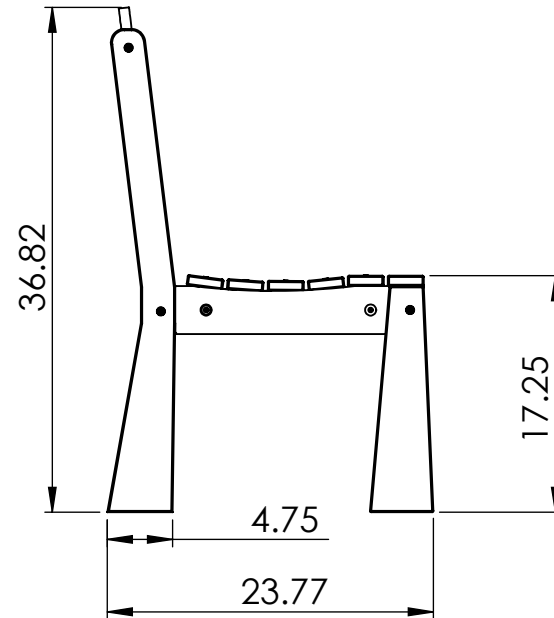

# CHAIR SPECIFICATIONS

**CONSTRUCTION MATERIALS:**  
Recycled Plastic  
**HARDWARE:**  
Stainless Steel

ALL DIMENSIONS SHOWN IN INCHES