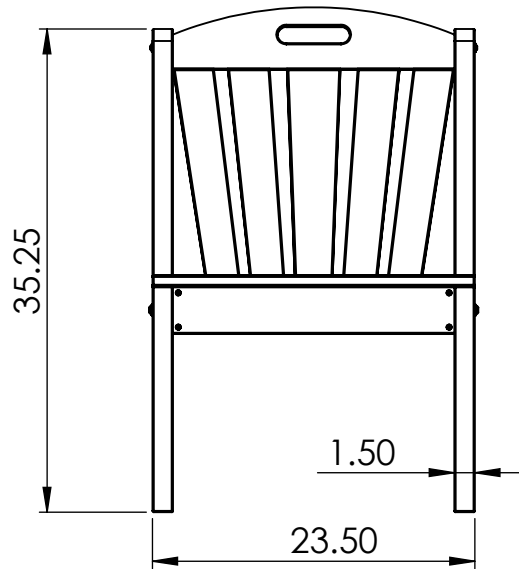

# CHAIR SPECIFICATIONS

**CONSTRUCTION MATERIALS:**  
Recycled Plastic  
**HARDWARE:**  
Stainless Steel

ALL DIMENSIONS SHOWN IN INCHES