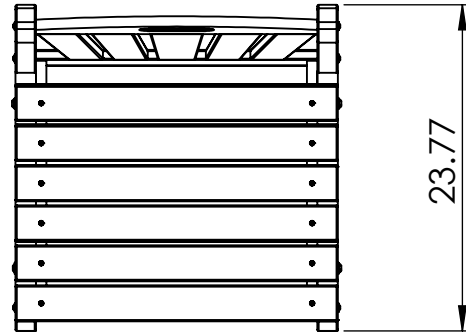

# CHAIR SPECIFICATIONS

**CONSTRUCTION MATERIALS:**  
Recycled Plastic  
**HARDWARE:**  
Stainless Steel

ALL DIMENSIONS SHOWN IN INCHES