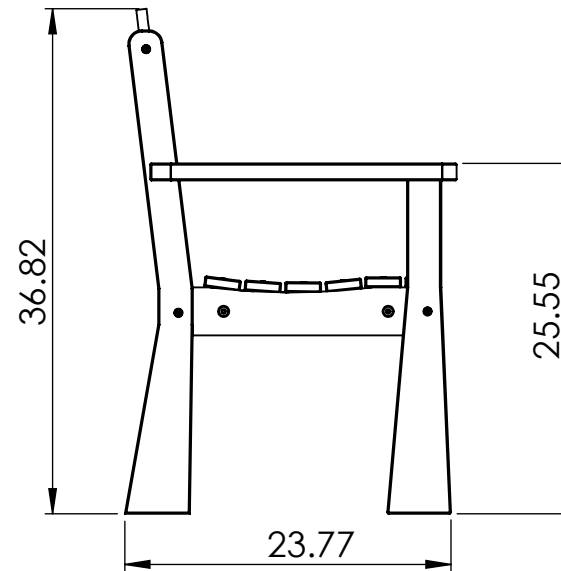

CHAIR SPECIFICATIONS

CONSTRUCTION MATERIALS:
Recycled Plastic
HARDWARE:
Stainless Steel

ALL DIMENSIONS SHOWN IN INCHES