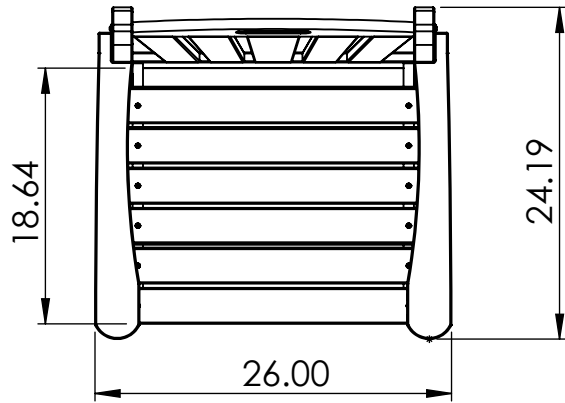

CHAIR SPECIFICATIONS

CONSTRUCTION MATERIALS:
Recycled Plastic
HARDWARE:
Stainless Steel

ALL DIMENSIONS SHOWN IN INCHES