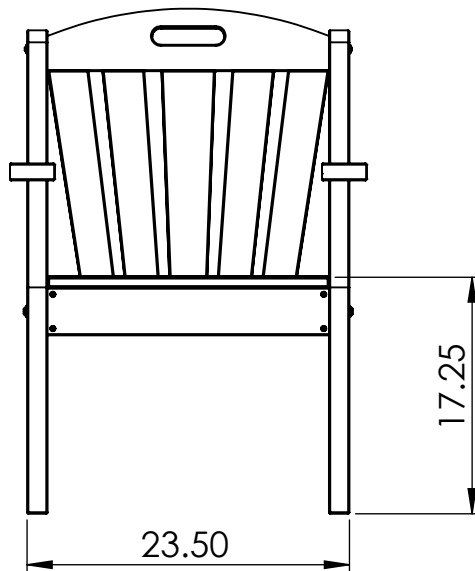

CHAIR SPECIFICATIONS

CONSTRUCTION MATERIALS:
Recycled Plastic
HARDWARE:
Stainless Steel

ALL DIMENSIONS SHOWN IN INCHES