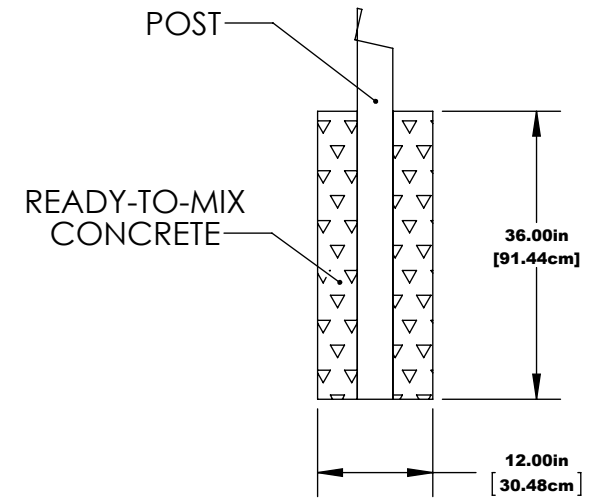

# THREE-IN-LINE KIOSK INGROUND MOUNT

# THREE-IN-LINE KIOSK INGROUND MOUNT

1 MESSAGE CENTER DETAILS

2 MOUNTING DETAILS

3 MESSAGE CENTER DEPTH DETAILS

HARDWARE: STAINLESS STEEL  
MATERIAL: RECYCLED PLASTIC, ACRYLIC, 1/4" CORK