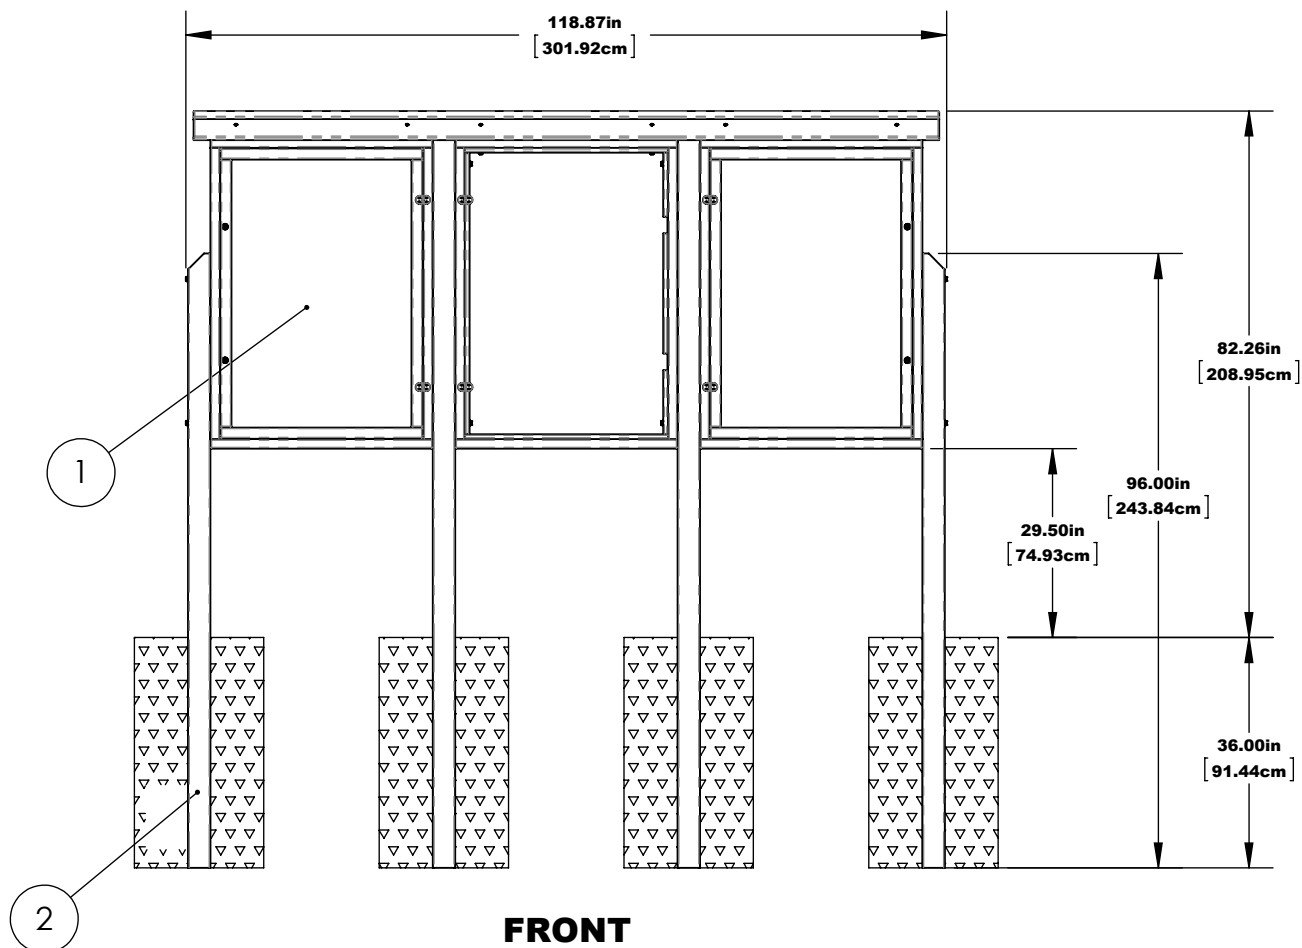

# THREE-IN-LINE KIOSK INGROUND MOUNT

# THREE-IN-LINE KIOSK INGROUND MOUNT

1 MESSAGE CENTER DETAILS

2 MOUNTING DETAILS

3 MESSAGE CENTER DEPTH DETAILS

HARDWARE: STAINLESS STEEL  
MATERIAL: RECYCLED PLASTIC, ACRYLIC, 1/4" CORK