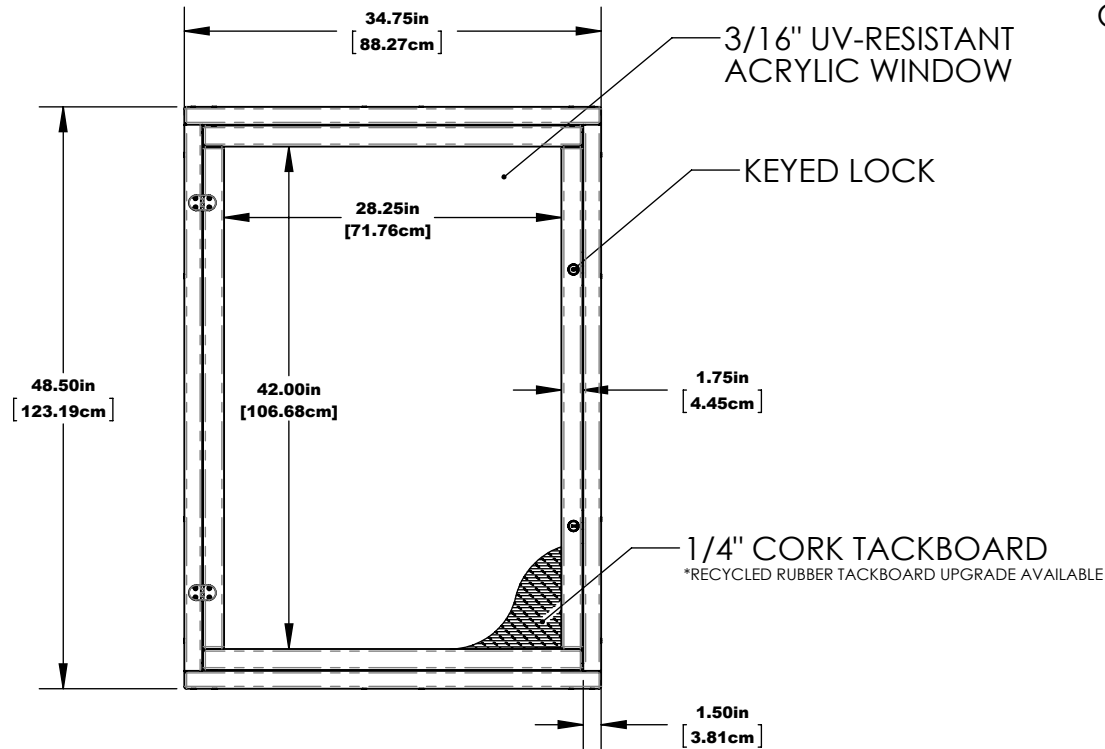

# THREE-IN-LINE KIOSK INGROUND MOUNT

# THREE-IN-LINE KIOSK INGROUND MOUNT

1 MESSAGE CENTER DETAILS

2 MOUNTING DETAILS

3 MESSAGE CENTER DEPTH DETAILS

HARDWARE: STAINLESS STEEL  
MATERIAL: RECYCLED PLASTIC, ACRYLIC, 1/4" CORK