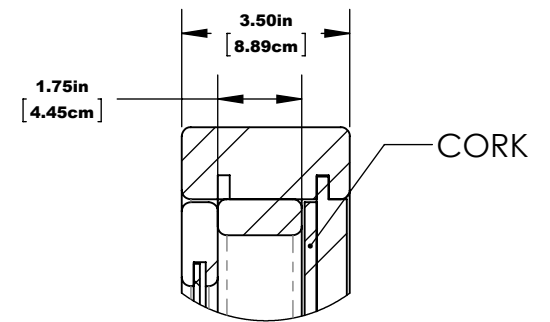

# THREE-IN-LINE KIOSK INGROUND MOUNT

1 MESSAGE CENTER DETAILS

2 MOUNTING DETAILS

3 MESSAGE CENTER DEPTH DETAILS

HARDWARE: STAINLESS STEEL  
MATERIAL: RECYCLED PLASTIC, ACRYLIC, 1/4" CORK