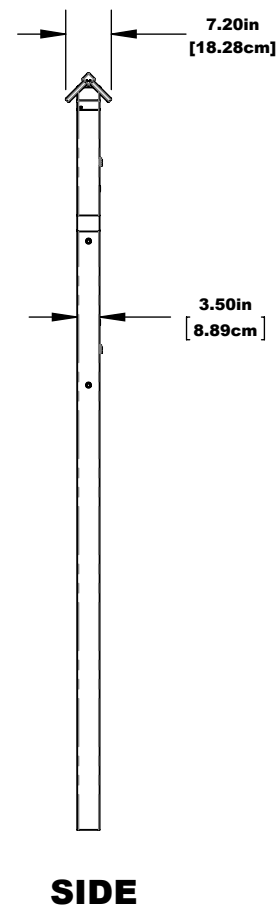

# THREE-IN-LINE KIOSK INGROUND MOUNT

# THREE-IN-LINE KIOSK INGROUND MOUNT

1 MESSAGE CENTER DETAILS

2 MOUNTING DETAILS

3 MESSAGE CENTER DEPTH DETAILS

HARDWARE: STAINLESS STEEL  
MATERIAL: RECYCLED PLASTIC, ACRYLIC, 1/4" CORK