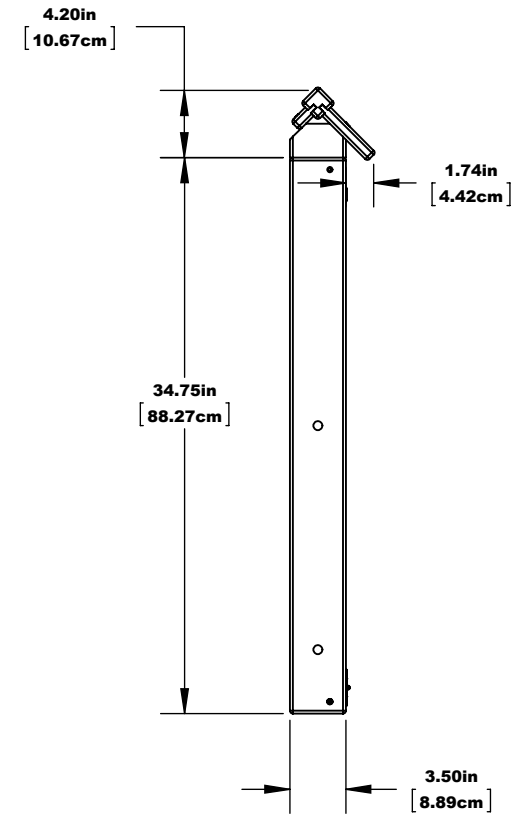

LARGE HORIZONTAL MESSAGE CENTER WALL MOUNT

FRONT

SIDE

LARGE HORIZONTAL MESSAGE CENTER WALL MOUNT

HARDWARE: STAINLESS STEEL
MATERIAL: RECYCLED PLASTIC, ACRYLIC, 1/4" CORK