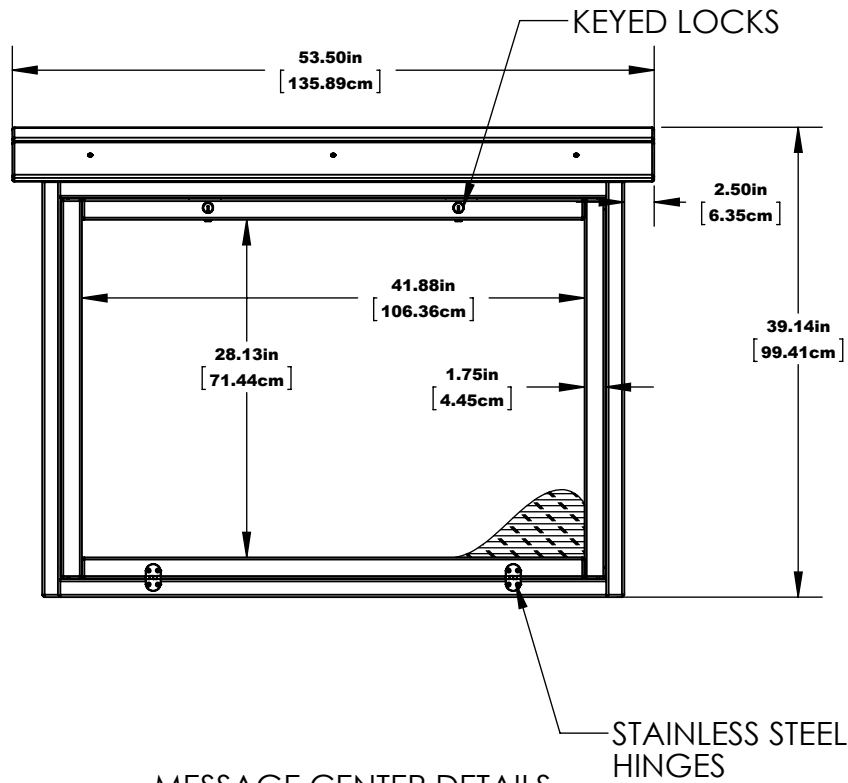

LARGE HORIZONTAL MESSAGE CENTER WALL MOUNT

FRONT

SIDE

LARGE HORIZONTAL MESSAGE CENTER WALL MOUNT

HARDWARE: STAINLESS STEEL
MATERIAL: RECYCLED PLASTIC, ACRYLIC, 1/4" CORK