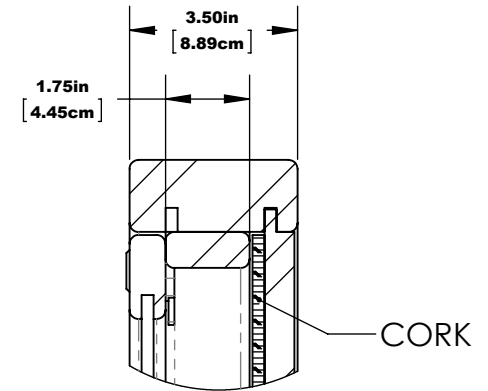

LARGE HORIZONTAL MESSAGE CENTER WALL MOUNT

FRONT

SIDE

LARGE HORIZONTAL MESSAGE CENTER WALL MOUNT

HARDWARE: STAINLESS STEEL
MATERIAL: RECYCLED PLASTIC, ACRYLIC, 1/4" CORK