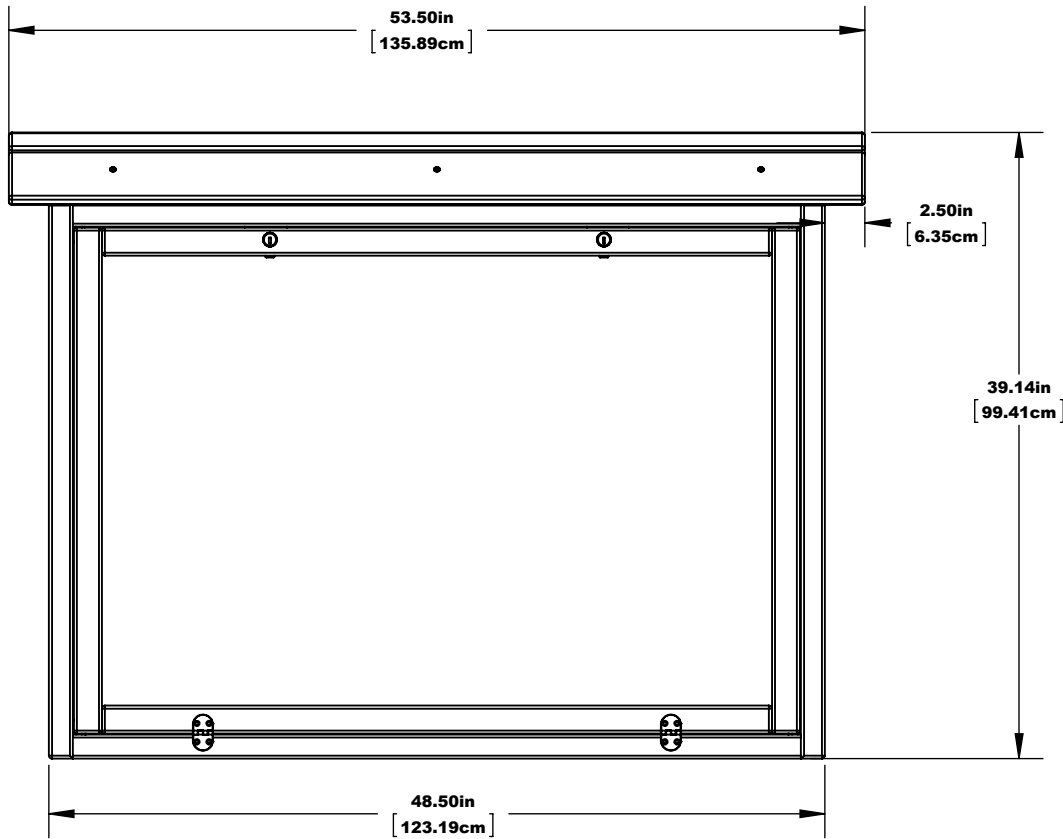

LARGE HORIZONTAL MESSAGE CENTER WALL MOUNT

FRONT

SIDE

LARGE HORIZONTAL MESSAGE CENTER WALL MOUNT

HARDWARE: STAINLESS STEEL
MATERIAL: RECYCLED PLASTIC, ACRYLIC, 1/4" CORK