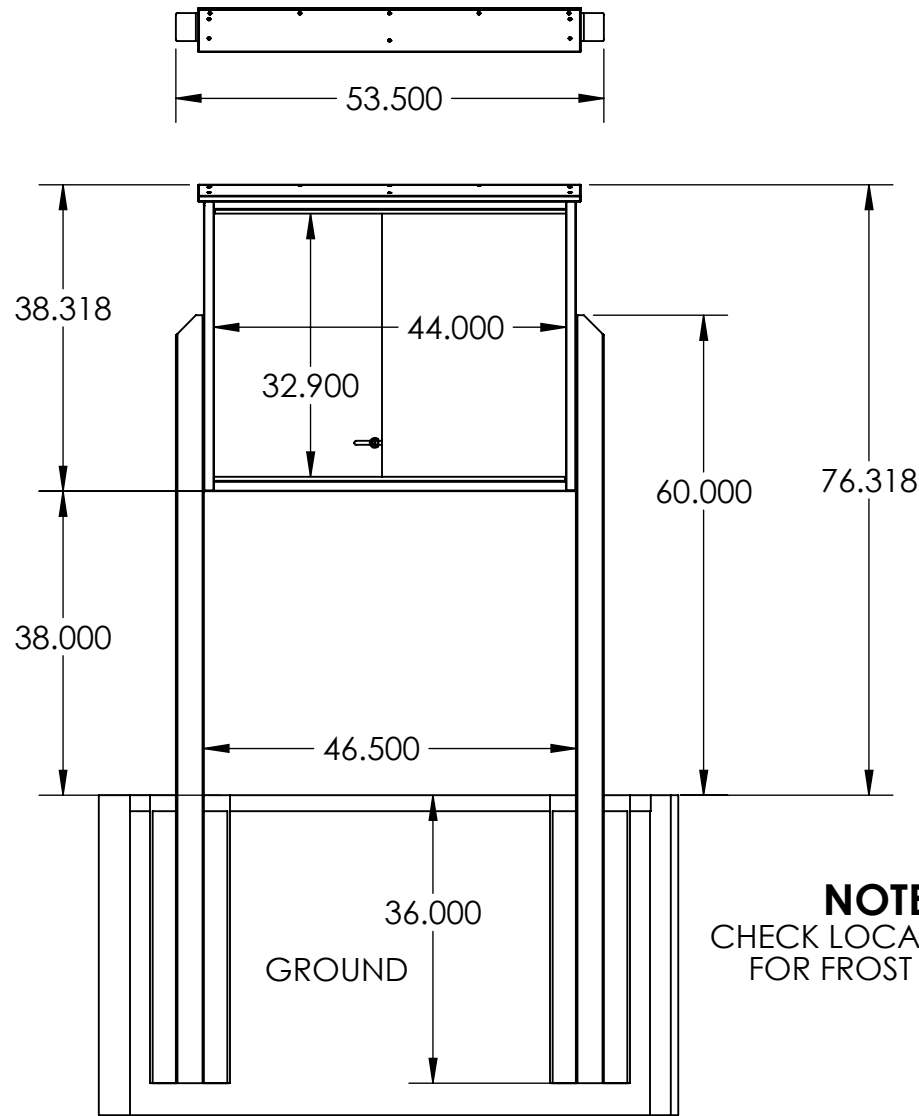

SUPERSAVER INGROUND & SURFACE MOUNT MESSAGE CENTER SPECIFICATIONS

MC5306 INGROUND MOUNT
4/26/2019
REV #1

NOTE:
CHECK LOCAL CODES
FOR FROST DEPTH

ALL DIMENSIONS SHOWN IN INCHES