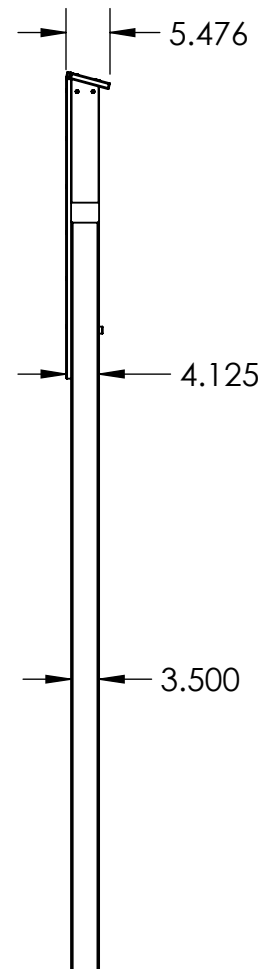

SUPERSAVER INGROUND & SURFACE MOUNT MESSAGE CENTER SPECIFICATIONS

MC5306 INGROUND MOUNT
4/26/2019
REV #1

NOTE:
CHECK LOCAL CODES
FOR FROST DEPTH

ALL DIMENSIONS SHOWN IN INCHES