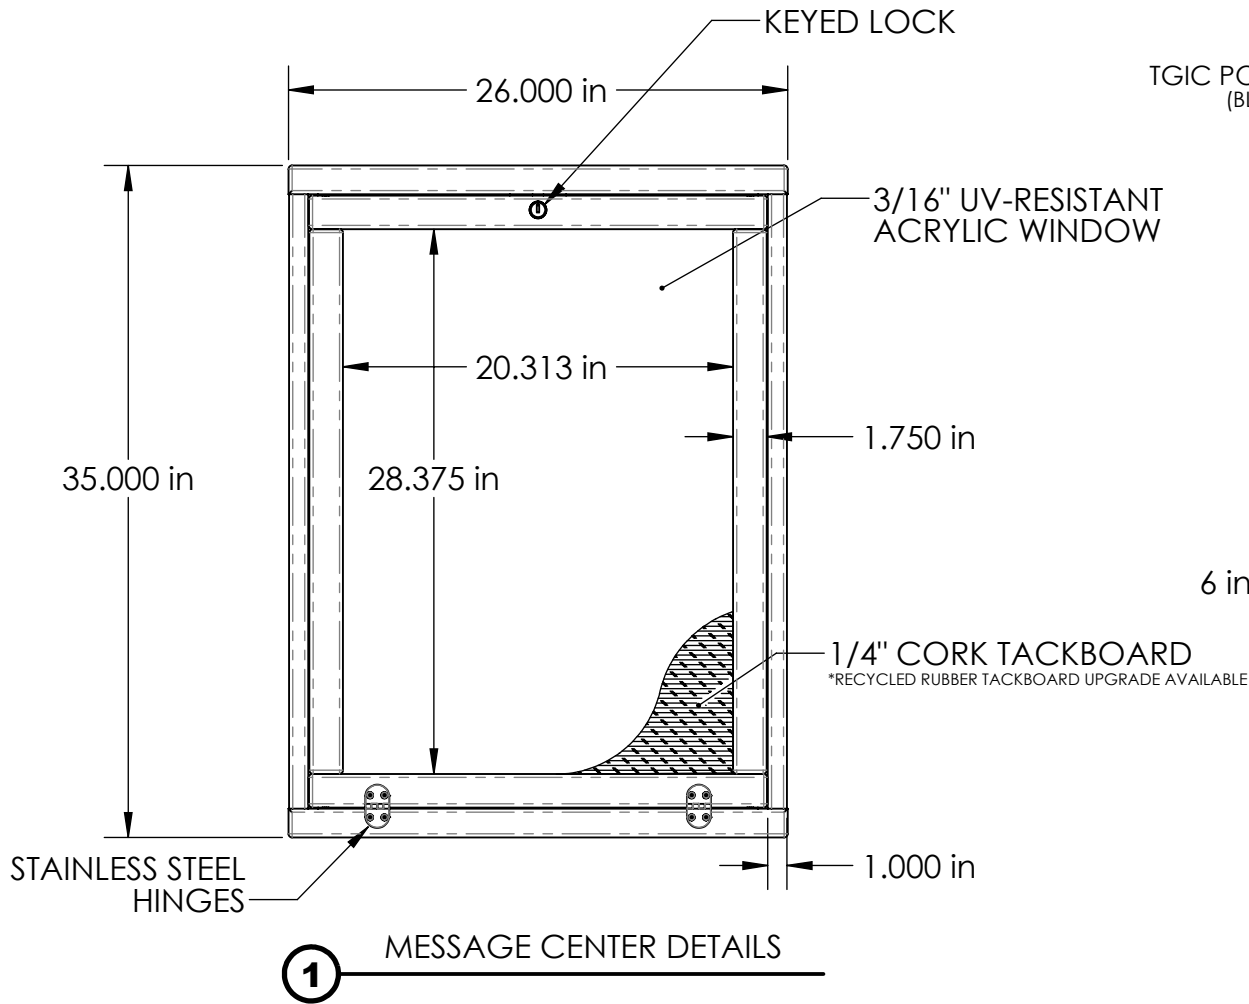

# THREE-SIDED KIOSK SURFACE MOUNT

KMC2225 REV #1  
6/02/2020

**FRONT**

**TOP**

# THREE-SIDED KIOSK SURFACE MOUNT

KMC2225 REV #1  
6/02/2020

HARDWARE: STAINLESS STEEL  
MATERIAL: RECYCLED PLASTIC, ACRYLIC, 1/4" CORK