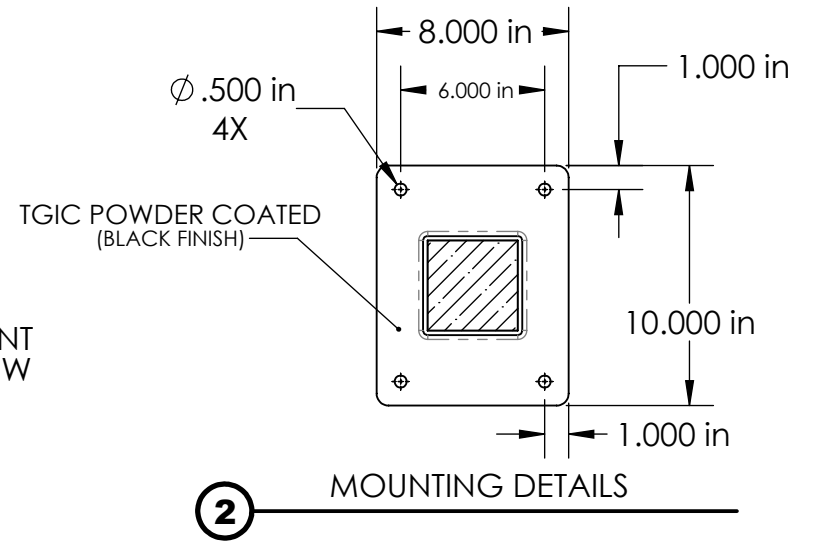

# THREE-SIDED KIOSK SURFACE MOUNT

KMC2225 REV #1  
6/02/2020

**FRONT**

**TOP**

# THREE-SIDED KIOSK SURFACE MOUNT

KMC2225 REV #1  
6/02/2020

HARDWARE: STAINLESS STEEL  
MATERIAL: RECYCLED PLASTIC, ACRYLIC, 1/4" CORK