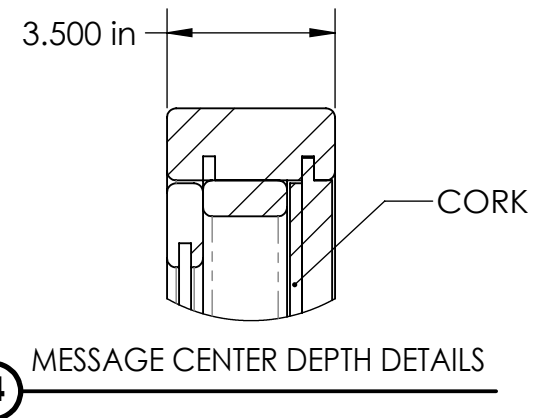

# THREE-SIDED KIOSK SURFACE MOUNT

KMC2225 REV #1  
6/02/2020

**FRONT**

**TOP**

# THREE-SIDED KIOSK SURFACE MOUNT

KMC2225 REV #1  
6/02/2020

HARDWARE: STAINLESS STEEL  
MATERIAL: RECYCLED PLASTIC, ACRYLIC, 1/4" CORK