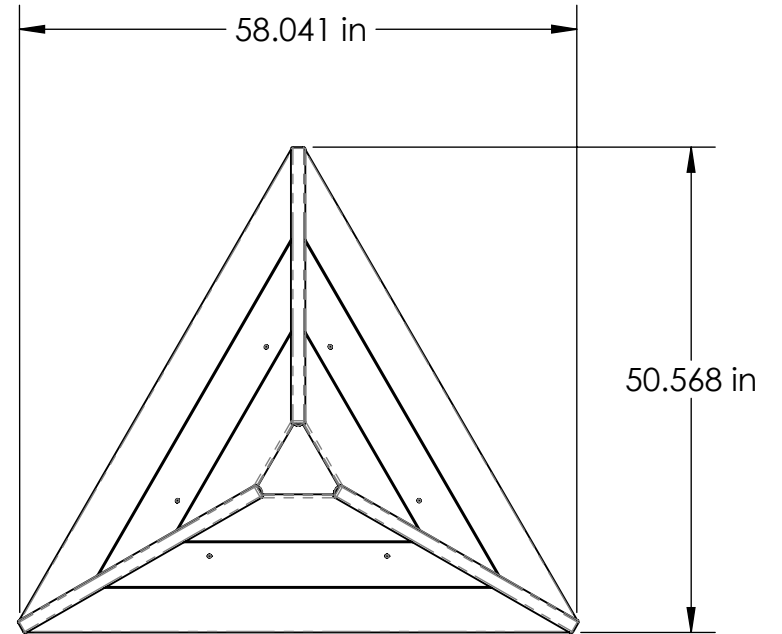

# THREE-SIDED KIOSK SURFACE MOUNT

KMC2225 REV #1  
6/02/2020

**FRONT**

**TOP**

# THREE-SIDED KIOSK SURFACE MOUNT

KMC2225 REV #1  
6/02/2020

HARDWARE: STAINLESS STEEL  
MATERIAL: RECYCLED PLASTIC, ACRYLIC, 1/4" CORK