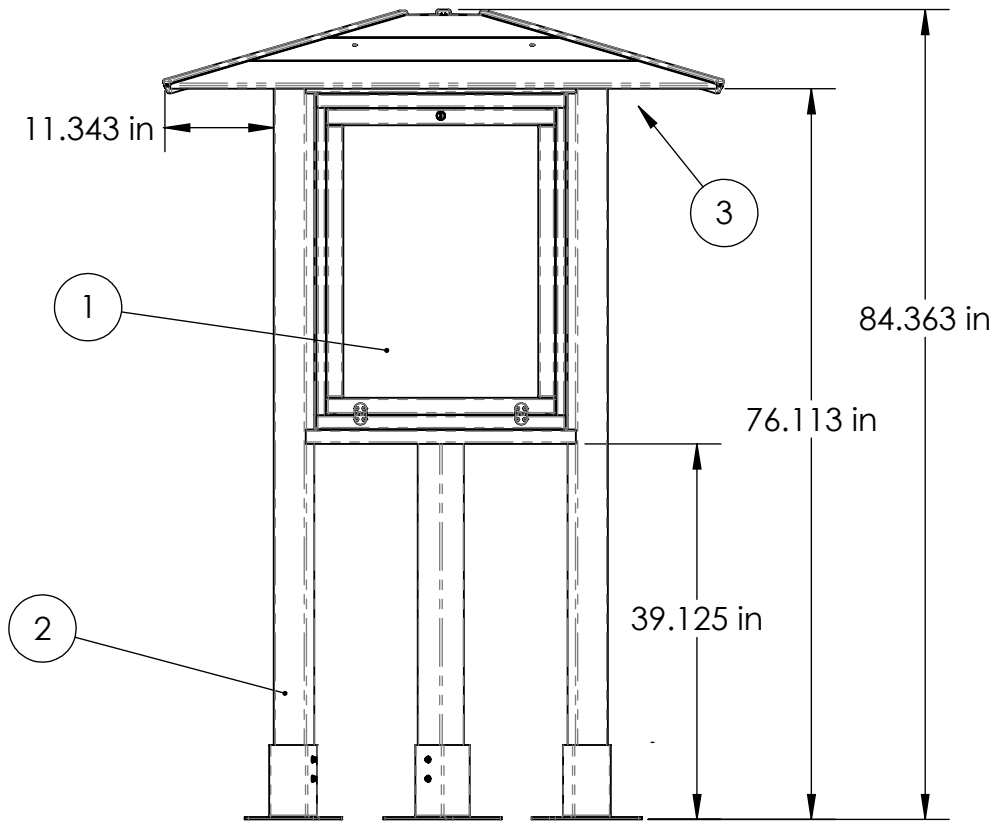

# THREE-SIDED KIOSK SURFACE MOUNT

KMC2225 REV #1  
6/02/2020

**FRONT**

**TOP**

# THREE-SIDED KIOSK SURFACE MOUNT

KMC2225 REV #1  
6/02/2020

HARDWARE: STAINLESS STEEL  
MATERIAL: RECYCLED PLASTIC, ACRYLIC, 1/4" CORK