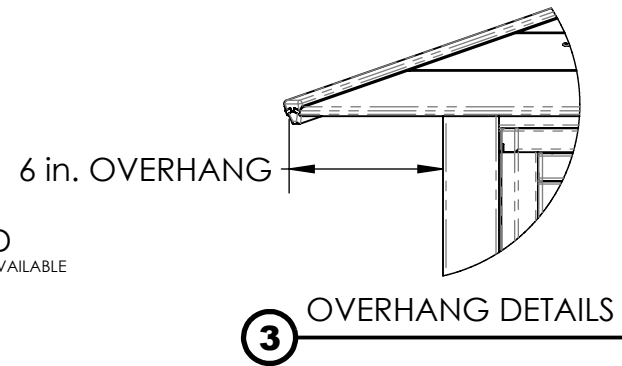

# THREE-SIDED KIOSK SURFACE MOUNT

KMC2225 REV #1  
6/02/2020

**FRONT**

**TOP**

# THREE-SIDED KIOSK SURFACE MOUNT

KMC2225 REV #1  
6/02/2020

HARDWARE: STAINLESS STEEL  
MATERIAL: RECYCLED PLASTIC, ACRYLIC, 1/4" CORK