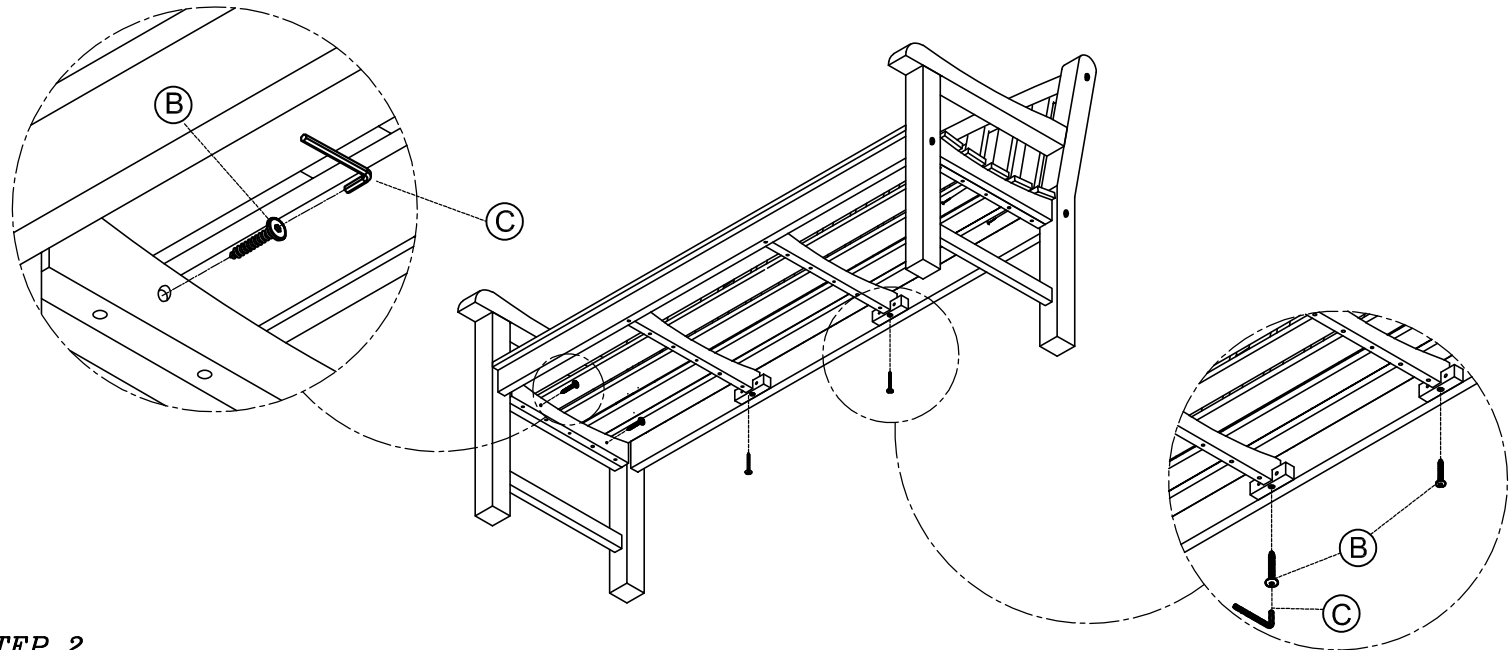

PART LIST

①. BACK FRAME = 1 PC

②. SEAT FRAME = 1 PC

③. SIDE FRAME = 2 PCS (L&R)

HARDWARE LIST

Ⓐ. SCREW = 6 PCS

Ⓑ. SCREW = 6 PCS

Ⓒ. ALLEN KEY = 1 PC

5ft. Teak Arched Back Bench

STEP 1

STEP 2