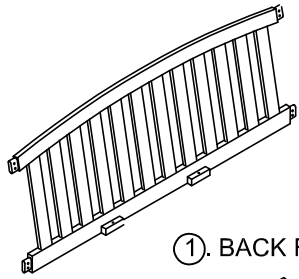

PART LIST

①. BACK FRAME = 1 PC

②. SEAT FRAME = 1 PC

③. SIDE FRAME = 2 PCS (L&R)

HARDWARE LIST

Ⓐ. SCREW = 6 PCS

Ⓑ. SCREW = 6 PCS

Ⓒ. ALLEN KEY = 1 PC

5ft. Teak Arched Back Bench

STEP 1

STEP 2