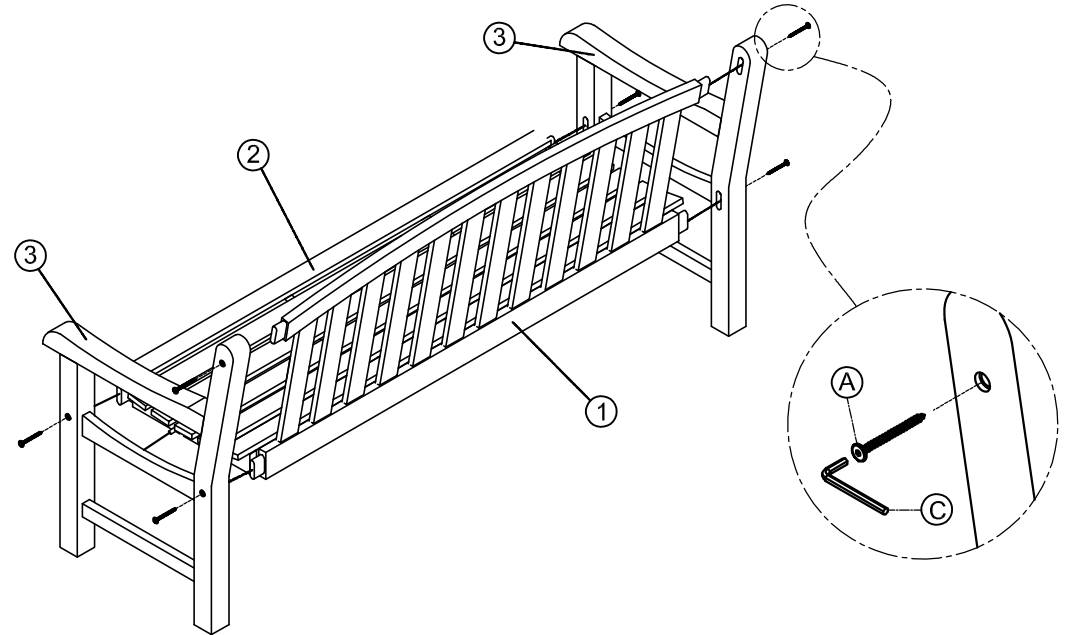

PART LIST

①. BACK FRAME = 1 PC

②. SEAT FRAME = 1 PC

③. SIDE FRAME = 2 PCS (L&R)

HARDWARE LIST

Ⓐ. SCREW = 6 PCS

Ⓑ. SCREW = 6 PCS

Ⓒ. ALLEN KEY = 1 PC

5ft. Teak Arched Back Bench

STEP 1

STEP 2