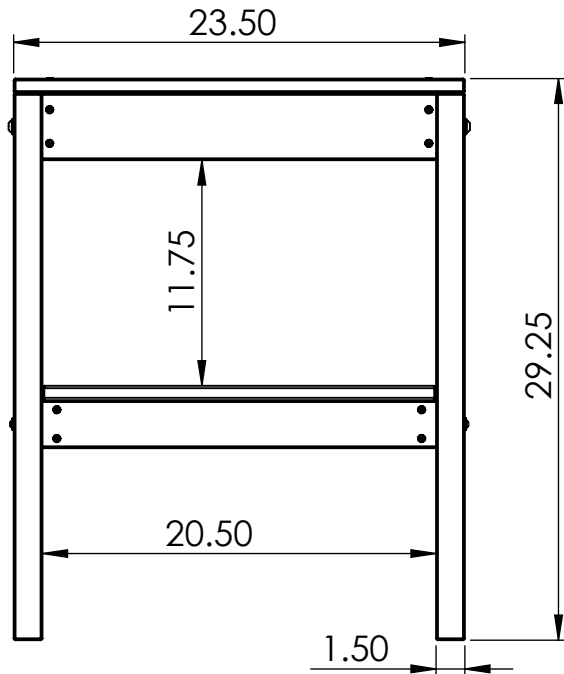

BAR HEIGHT STOOL SPECIFICATIONS

REV# 1
3/27/2018

CF1027

CONSTRUCTION MATERIALS:
Recycled Plastic
HARDWARE:
Stainless Steel

ALL DIMENSIONS SHOWN IN INCHES