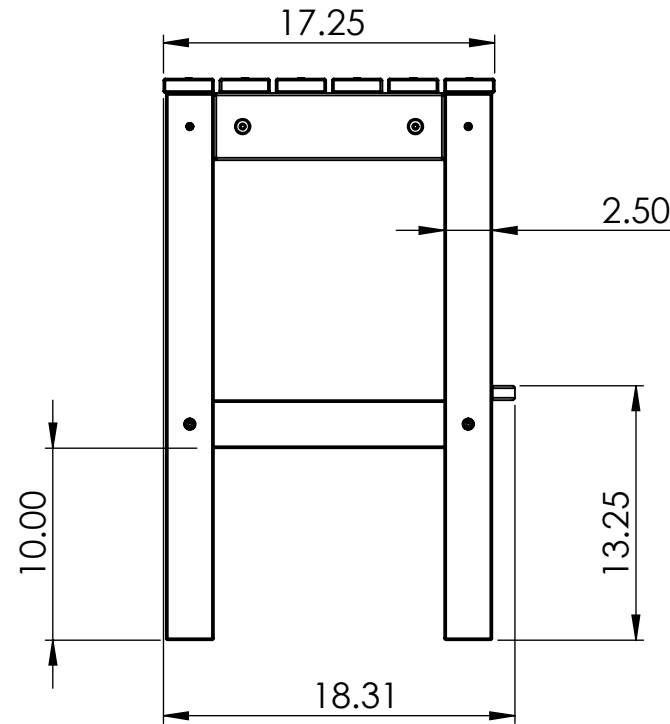

BAR HEIGHT STOOL SPECIFICATIONS

REV# 1
3/27/2018

CF1027

CONSTRUCTION MATERIALS:
Recycled Plastic
HARDWARE:
Stainless Steel

ALL DIMENSIONS SHOWN IN INCHES