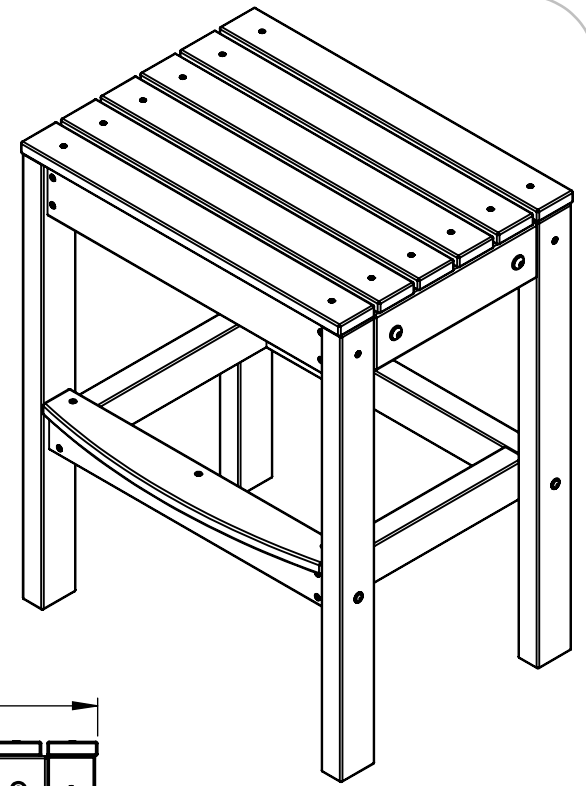

BAR HEIGHT STOOL SPECIFICATIONS

REV# 1
3/27/2018

CF1027

CONSTRUCTION MATERIALS:
Recycled Plastic
HARDWARE:
Stainless Steel

ALL DIMENSIONS SHOWN IN INCHES