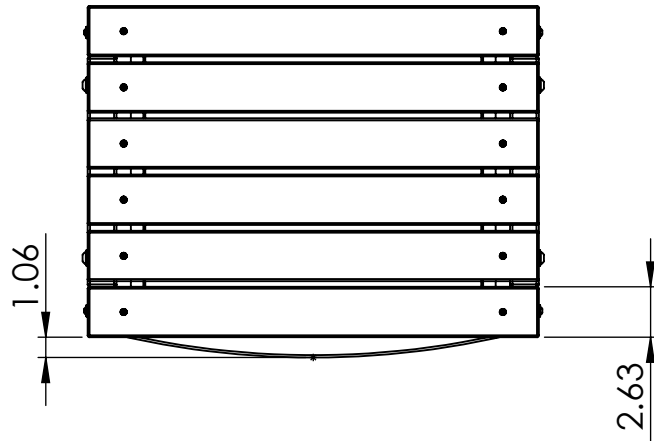

BAR HEIGHT STOOL SPECIFICATIONS

REV# 1
3/27/2018

CF1027

CONSTRUCTION MATERIALS:
Recycled Plastic
HARDWARE:
Stainless Steel

ALL DIMENSIONS SHOWN IN INCHES