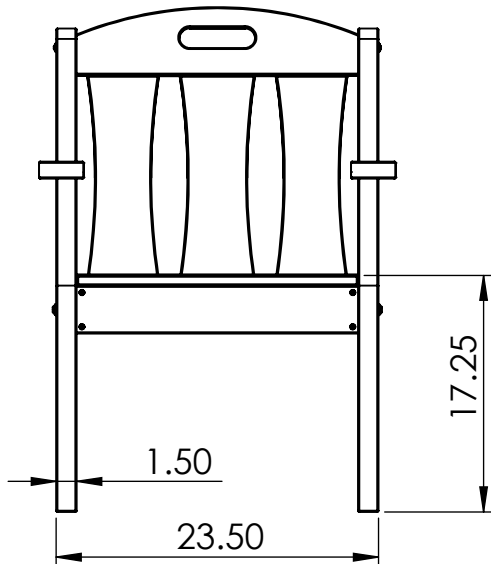

CHAIR SPECIFICATIONS

CONSTRUCTION MATERIALS:
Recycled Plastic
HARDWARE:
Stainless Steel

ALL DIMENSIONS SHOWN IN INCHES