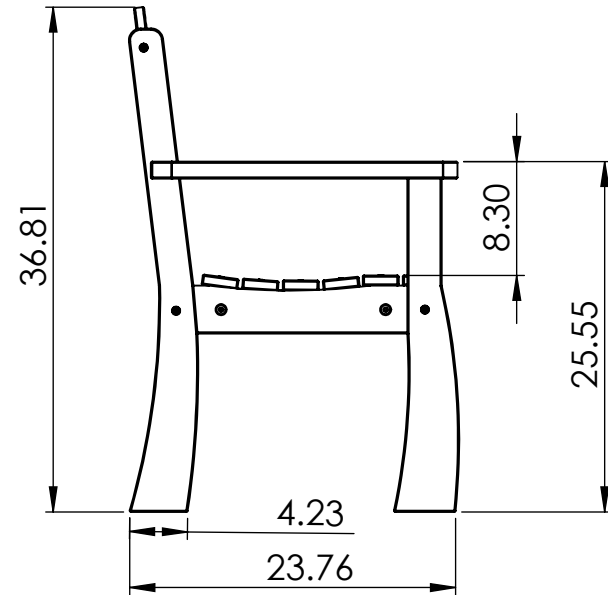

CHAIR SPECIFICATIONS

CONSTRUCTION MATERIALS:
Recycled Plastic
HARDWARE:
Stainless Steel

ALL DIMENSIONS SHOWN IN INCHES