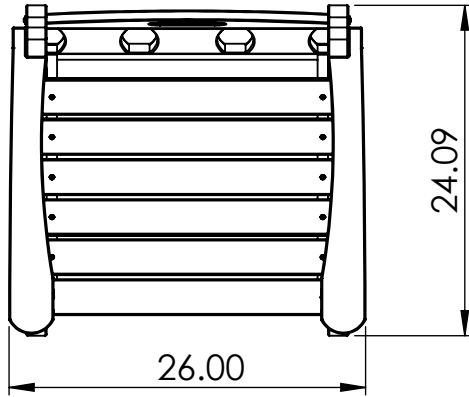

CHAIR SPECIFICATIONS

CONSTRUCTION MATERIALS:
Recycled Plastic
HARDWARE:
Stainless Steel

ALL DIMENSIONS SHOWN IN INCHES