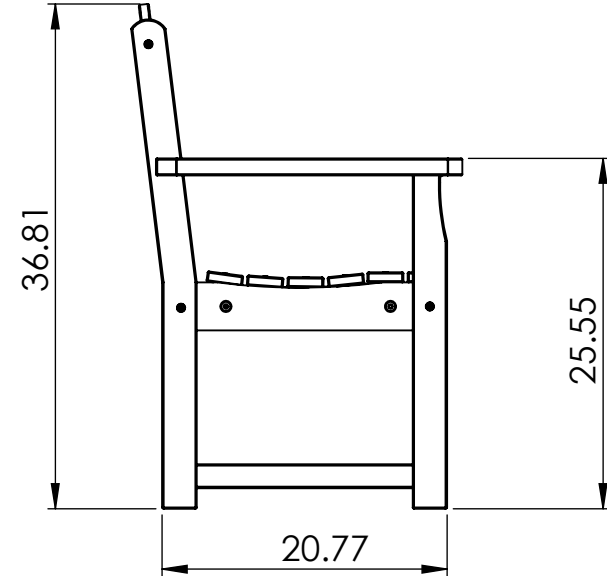

TABLE SPECIFICATIONS

CONSTRUCTION MATERIALS:
Recycled Plastic
HARDWARE:
Stainless Steel

ALL DIMENSIONS SHOWN IN INCHES

CHAIR SPECIFICATIONS

CONSTRUCTION MATERIALS:
Recycled Plastic
HARDWARE:
Stainless Steel

ALL DIMENSIONS SHOWN IN INCHES

CHAIR SPECIFICATIONS

CONSTRUCTION MATERIALS:
Recycled Plastic
HARDWARE:
Stainless Steel

ALL DIMENSIONS SHOWN IN INCHES