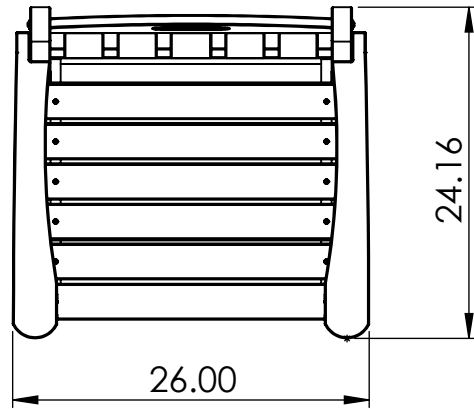

TABLE SPECIFICATIONS

CONSTRUCTION MATERIALS:
Recycled Plastic
HARDWARE:
Stainless Steel

ALL DIMENSIONS SHOWN IN INCHES

CHAIR SPECIFICATIONS

CONSTRUCTION MATERIALS:
Recycled Plastic
HARDWARE:
Stainless Steel

ALL DIMENSIONS SHOWN IN INCHES

CHAIR SPECIFICATIONS

CONSTRUCTION MATERIALS:
Recycled Plastic
HARDWARE:
Stainless Steel

ALL DIMENSIONS SHOWN IN INCHES