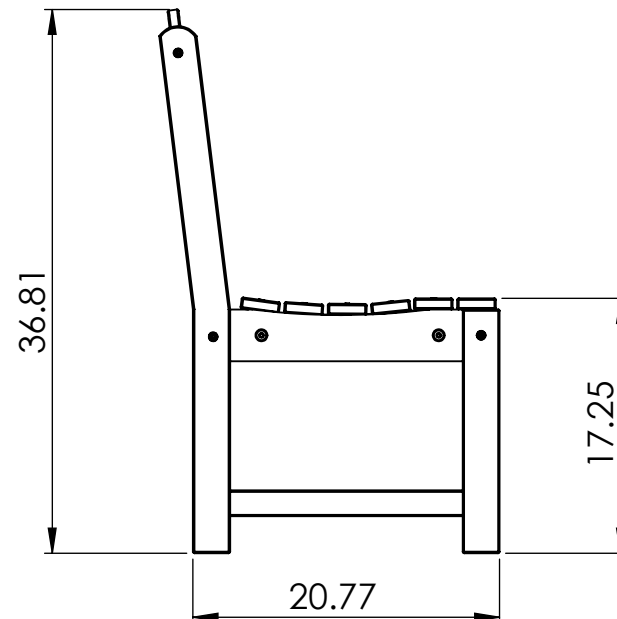

TABLE SPECIFICATIONS

CONSTRUCTION MATERIALS:
Recycled Plastic
HARDWARE:
Stainless Steel

ALL DIMENSIONS SHOWN IN INCHES

CHAIR SPECIFICATIONS

CONSTRUCTION MATERIALS:
Recycled Plastic
HARDWARE:
Stainless Steel

ALL DIMENSIONS SHOWN IN INCHES

CHAIR SPECIFICATIONS

CONSTRUCTION MATERIALS:
Recycled Plastic
HARDWARE:
Stainless Steel

ALL DIMENSIONS SHOWN IN INCHES