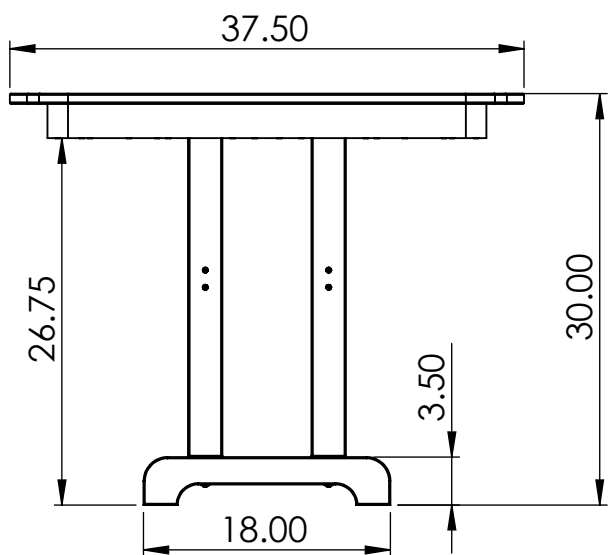

TABLE SPECIFICATIONS

CONSTRUCTION MATERIALS:
Recycled Plastic
HARDWARE:
Stainless Steel

ALL DIMENSIONS SHOWN IN INCHES

CHAIR SPECIFICATIONS

CONSTRUCTION MATERIALS:
Recycled Plastic
HARDWARE:
Stainless Steel

ALL DIMENSIONS SHOWN IN INCHES

CHAIR SPECIFICATIONS

CONSTRUCTION MATERIALS:
Recycled Plastic
HARDWARE:
Stainless Steel

ALL DIMENSIONS SHOWN IN INCHES