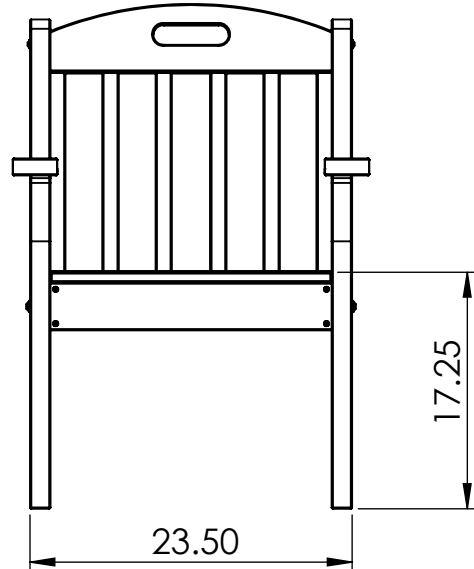

TABLE SPECIFICATIONS

CONSTRUCTION MATERIALS:
Recycled Plastic
HARDWARE:
Stainless Steel

ALL DIMENSIONS SHOWN IN INCHES

CHAIR SPECIFICATIONS

CONSTRUCTION MATERIALS:
Recycled Plastic
HARDWARE:
Stainless Steel

ALL DIMENSIONS SHOWN IN INCHES

CHAIR SPECIFICATIONS

CONSTRUCTION MATERIALS:
Recycled Plastic
HARDWARE:
Stainless Steel

ALL DIMENSIONS SHOWN IN INCHES