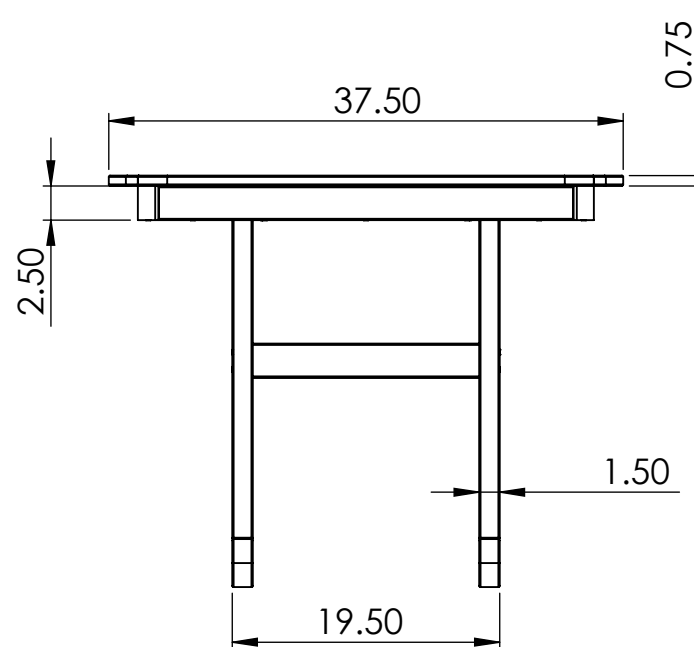

TABLE SPECIFICATIONS

CONSTRUCTION MATERIALS:
Recycled Plastic
HARDWARE:
Stainless Steel

ALL DIMENSIONS SHOWN IN INCHES

CHAIR SPECIFICATIONS

CONSTRUCTION MATERIALS:
Recycled Plastic
HARDWARE:
Stainless Steel

ALL DIMENSIONS SHOWN IN INCHES

CHAIR SPECIFICATIONS

CONSTRUCTION MATERIALS:
Recycled Plastic
HARDWARE:
Stainless Steel

ALL DIMENSIONS SHOWN IN INCHES