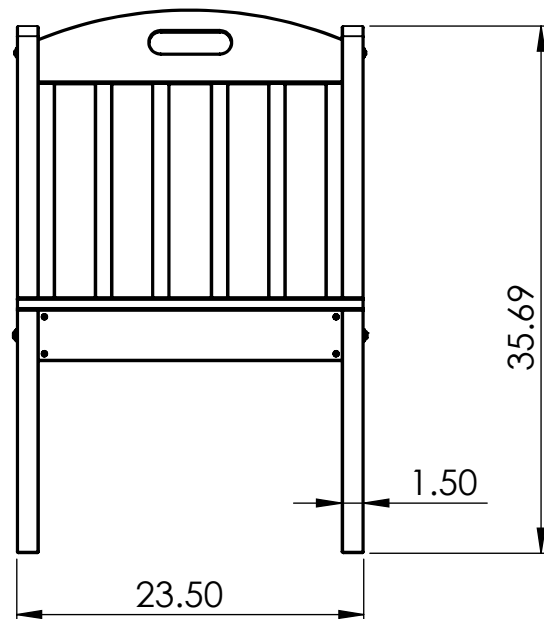

TABLE SPECIFICATIONS

CONSTRUCTION MATERIALS:
Recycled Plastic
HARDWARE:
Stainless Steel

ALL DIMENSIONS SHOWN IN INCHES

CHAIR SPECIFICATIONS

CONSTRUCTION MATERIALS:
Recycled Plastic
HARDWARE:
Stainless Steel

ALL DIMENSIONS SHOWN IN INCHES

CHAIR SPECIFICATIONS

CONSTRUCTION MATERIALS:
Recycled Plastic
HARDWARE:
Stainless Steel

ALL DIMENSIONS SHOWN IN INCHES