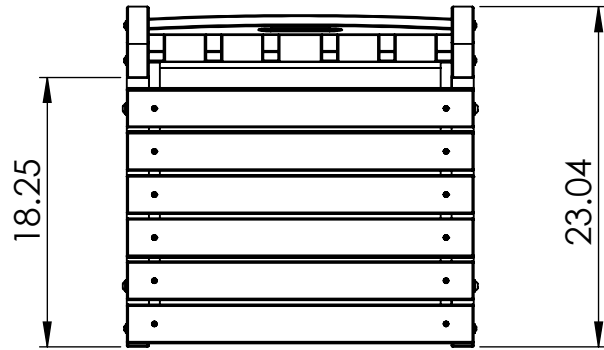

TABLE SPECIFICATIONS

CONSTRUCTION MATERIALS:
Recycled Plastic
HARDWARE:
Stainless Steel

ALL DIMENSIONS SHOWN IN INCHES

CHAIR SPECIFICATIONS

CONSTRUCTION MATERIALS:
Recycled Plastic
HARDWARE:
Stainless Steel

ALL DIMENSIONS SHOWN IN INCHES

CHAIR SPECIFICATIONS

CONSTRUCTION MATERIALS:
Recycled Plastic
HARDWARE:
Stainless Steel

ALL DIMENSIONS SHOWN IN INCHES