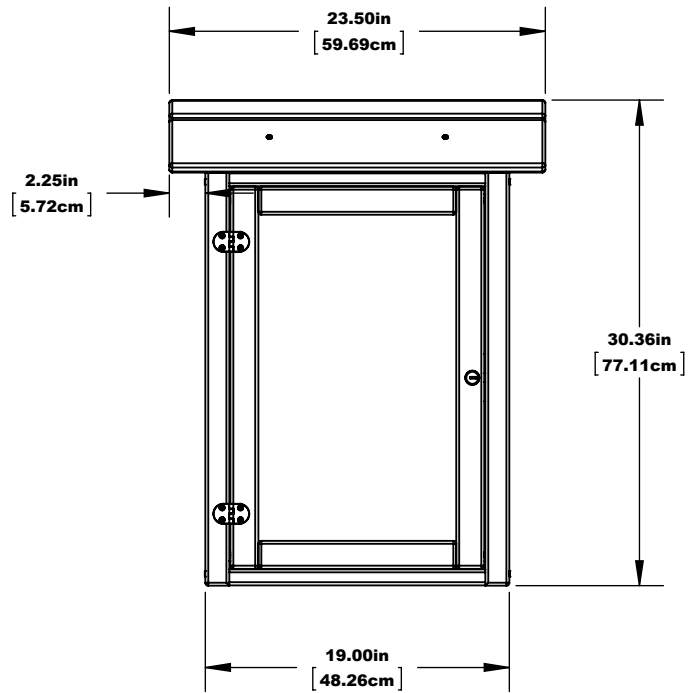

# SMALL MESSAGE CENTER WALL MOUNT

**FRONT**

**SIDE**

# SMALL MESSAGE CENTER WALL MOUNT

MESSAGE CENTER DETAILS

MESSAGE CENTER DEPTH DETAILS

HARDWARE: STAINLESS STEEL  
MATERIAL: RECYCLED PLASTIC, ACRYLIC, 1/4" CORK