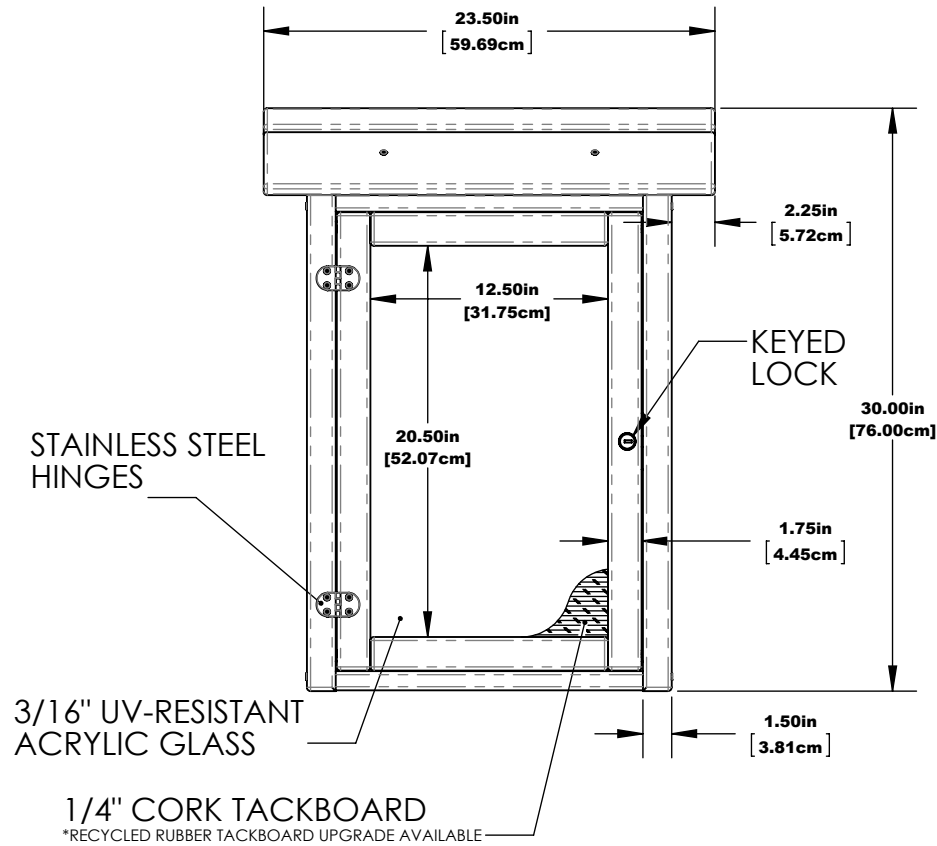

# SMALL MESSAGE CENTER WALL MOUNT

**FRONT**

**SIDE**

# SMALL MESSAGE CENTER WALL MOUNT

MESSAGE CENTER DETAILS

MESSAGE CENTER DEPTH DETAILS

HARDWARE: STAINLESS STEEL  
MATERIAL: RECYCLED PLASTIC, ACRYLIC, 1/4" CORK