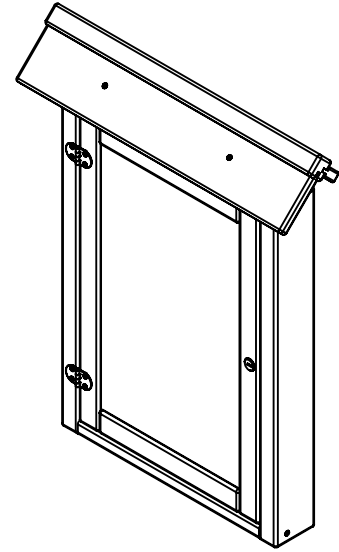

# SMALL MESSAGE CENTER WALL MOUNT

**FRONT**

**SIDE**

# SMALL MESSAGE CENTER WALL MOUNT

MESSAGE CENTER DETAILS

MESSAGE CENTER DEPTH DETAILS

HARDWARE: STAINLESS STEEL  
MATERIAL: RECYCLED PLASTIC, ACRYLIC, 1/4" CORK