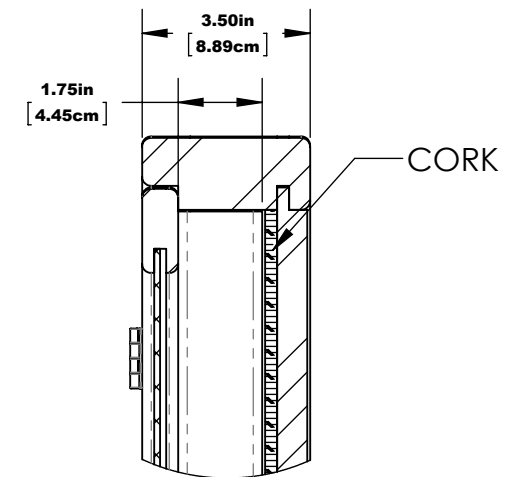

# SMALL MESSAGE CENTER WALL MOUNT

**FRONT**

**SIDE**

# SMALL MESSAGE CENTER WALL MOUNT

MESSAGE CENTER DETAILS

MESSAGE CENTER DEPTH DETAILS

HARDWARE: STAINLESS STEEL  
MATERIAL: RECYCLED PLASTIC, ACRYLIC, 1/4" CORK