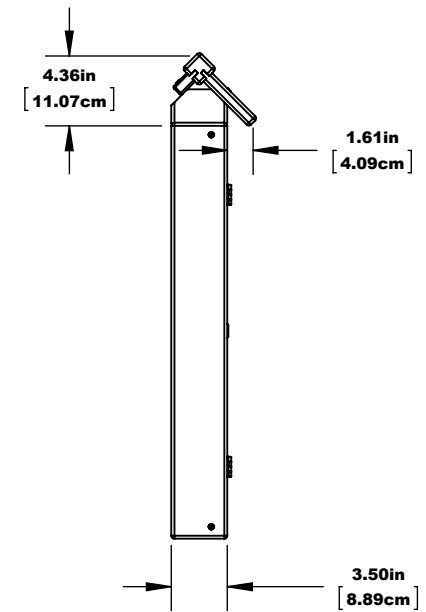

# SMALL MESSAGE CENTER WALL MOUNT

**FRONT**

**SIDE**

# SMALL MESSAGE CENTER WALL MOUNT

MESSAGE CENTER DETAILS

MESSAGE CENTER DEPTH DETAILS

HARDWARE: STAINLESS STEEL  
MATERIAL: RECYCLED PLASTIC, ACRYLIC, 1/4" CORK