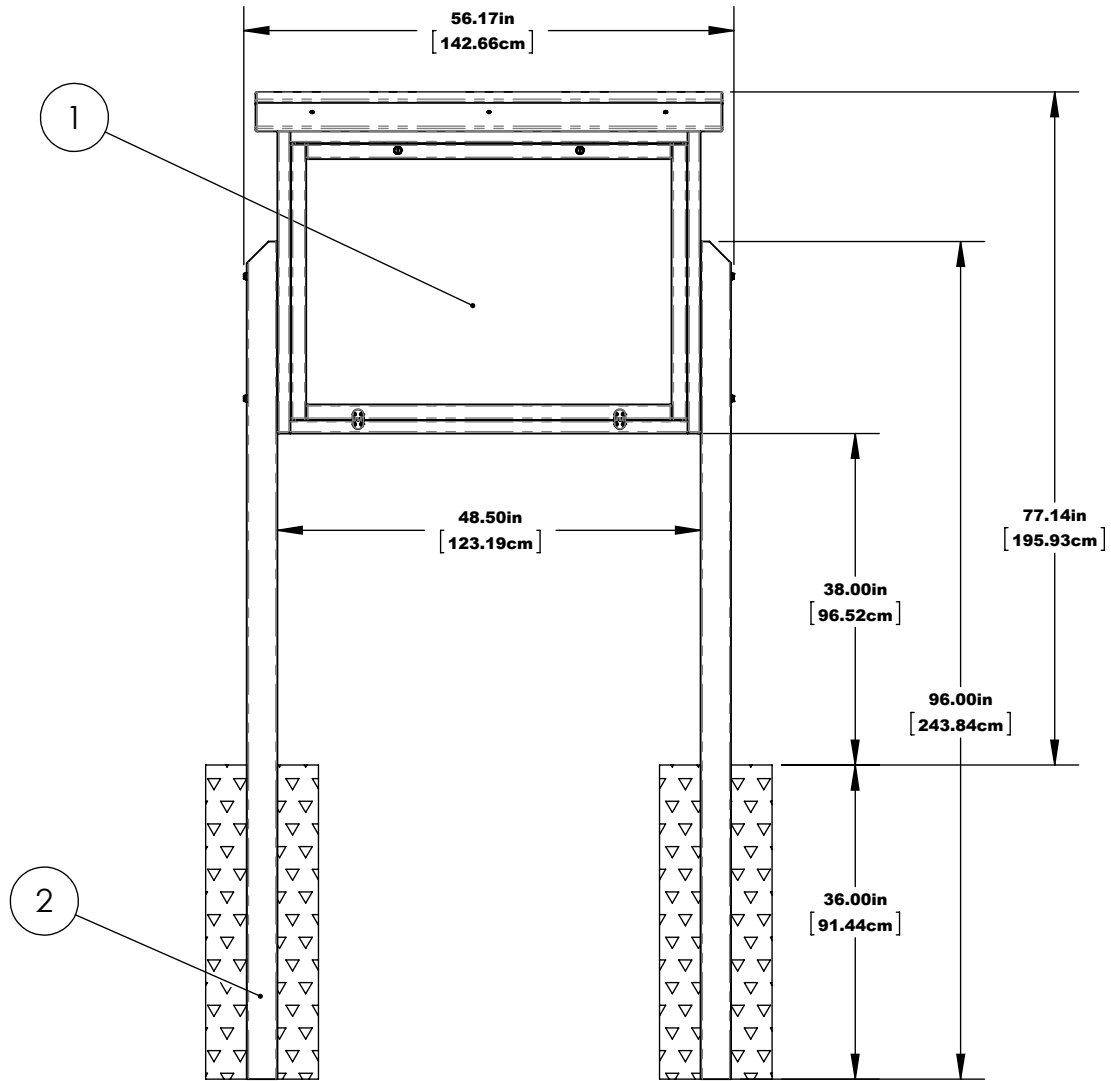

LARGE HORIZONTAL MESSAGE CENTER INGROUND MOUNT

FRONT

NOTE:
CHECK LOCAL CODES FOR
FROST DEPTH IN YOUR AREA

SIDE

LARGE HORIZONTAL MESSAGE CENTER INGROUND MOUNT

NOTE:
CHECK LOCAL CODES FOR
FROST DEPTH IN YOUR AREA

3/16" UV-RESISTANT
ACRYLIC GLASS

1

MESSAGE CENTER DETAILS

1/4" CORK TACKBOARD
STAINLESS STEEL
HINGES

2

MOUNTING DETAILS

3

MESSAGE CENTER DEPTH DETAILS
SCALE 1:6

HARDWARE: STAINLESS STEEL
MATERIAL: RECYCLED PLASTIC, ACRYLIC, 1/4" CORK