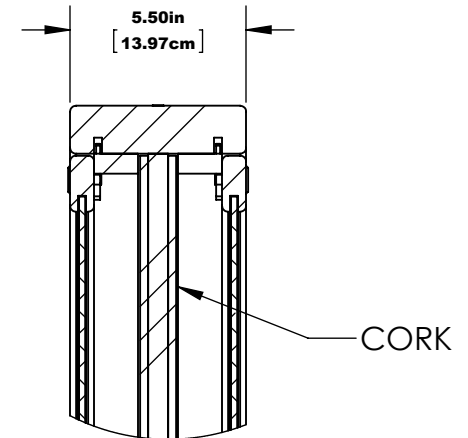

3/16" UV-RESISTANT
ACRYLIC GLASS

1

MESSAGE CENTER DETAILS

1/4" CORK TACKBOARD
STAINLESS STEEL
HINGES

2

MOUNTING DETAILS

3

MESSAGE CENTER DEPTH DETAILS
SCALE 1:6

HARDWARE: STAINLESS STEEL
MATERIAL: RECYCLED PLASTIC, ACRYLIC, 1/4" CORK