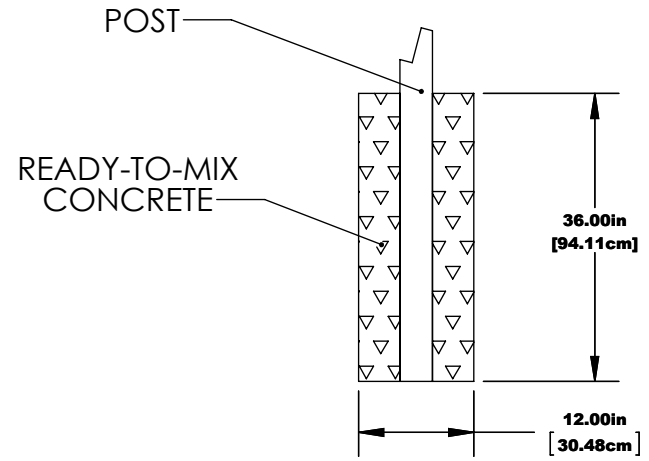

LARGE HORIZONTAL MESSAGE CENTER INGROUND MOUNT

FRONT

NOTE:
CHECK LOCAL CODES FOR
FROST DEPTH IN YOUR AREA

SIDE

LARGE HORIZONTAL MESSAGE CENTER INGROUND MOUNT

NOTE:
CHECK LOCAL CODES FOR
FROST DEPTH IN YOUR AREA

3/16" UV-RESISTANT
ACRYLIC GLASS

1

MESSAGE CENTER DETAILS

1/4" CORK TACKBOARD
STAINLESS STEEL
HINGES

2

MOUNTING DETAILS

3

MESSAGE CENTER DEPTH DETAILS
SCALE 1:6