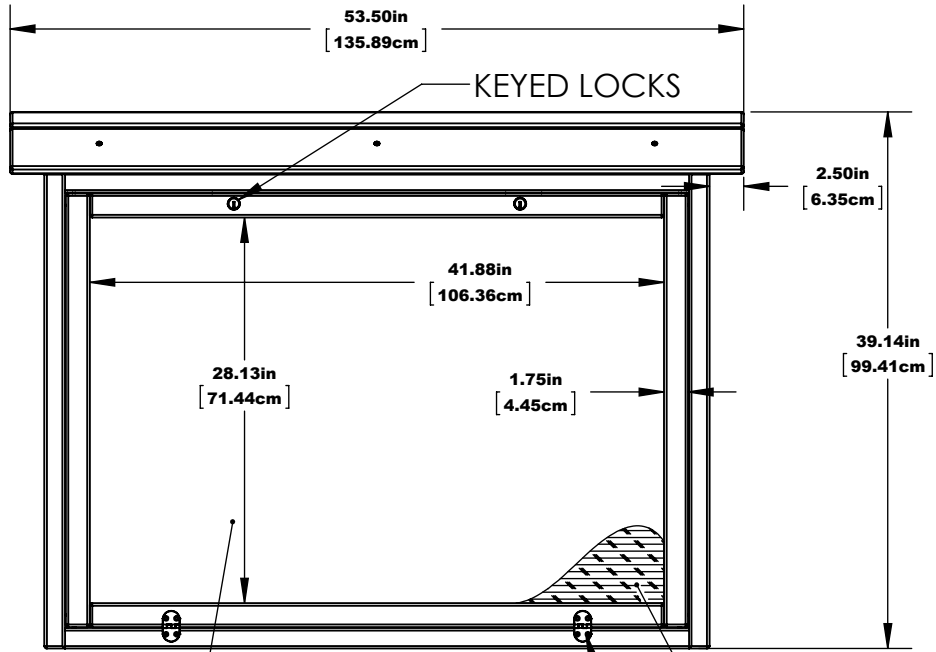

LARGE HORIZONTAL MESSAGE CENTER INGROUND MOUNT

FRONT

NOTE:
CHECK LOCAL CODES FOR
FROST DEPTH IN YOUR AREA

SIDE

LARGE HORIZONTAL MESSAGE CENTER INGROUND MOUNT

NOTE:
CHECK LOCAL CODES FOR
FROST DEPTH IN YOUR AREA

3/16" UV-RESISTANT
ACRYLIC GLASS

1

MESSAGE CENTER DETAILS

1/4" CORK TACKBOARD
STAINLESS STEEL
HINGES

2

MOUNTING DETAILS

3

MESSAGE CENTER DEPTH DETAILS
SCALE 1:6