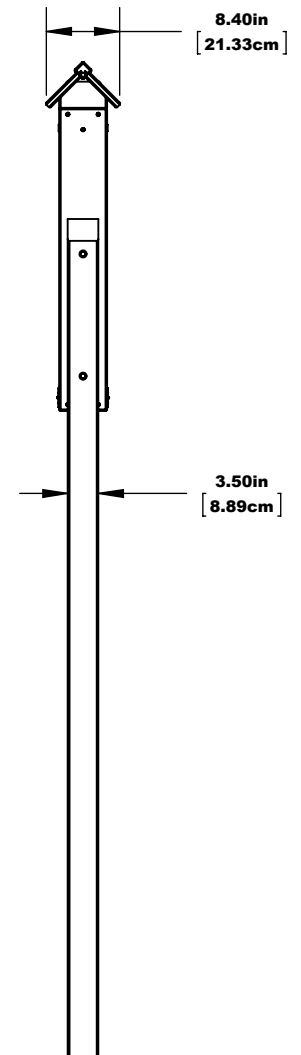

LARGE HORIZONTAL MESSAGE CENTER INGROUND MOUNT

FRONT

NOTE:
CHECK LOCAL CODES FOR
FROST DEPTH IN YOUR AREA

SIDE

LARGE HORIZONTAL MESSAGE CENTER INGROUND MOUNT

NOTE:
CHECK LOCAL CODES FOR
FROST DEPTH IN YOUR AREA

3/16" UV-RESISTANT
ACRYLIC GLASS

1

MESSAGE CENTER DETAILS

1/4" CORK TACKBOARD
STAINLESS STEEL
HINGES

2

MOUNTING DETAILS

3

MESSAGE CENTER DEPTH DETAILS
SCALE 1:6

HARDWARE: STAINLESS STEEL
MATERIAL: RECYCLED PLASTIC, ACRYLIC, 1/4" CORK