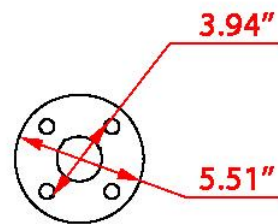

## Park-It 2 Bike Rack, Surface Mount

Front View

Side View

Surface Mount Plate

---

<b>Material</b>	<b>Finish</b>	<b>Dimensions</b>	<b>Weight</b>
Steel tubing	Galvanized PLUS clear coat finish	22.05" w x 36.02" h Footprint: 25.2" w x 36.02" h	22 lbs.
<b>Type of Mount:</b>	Surface mount		
<b>Size of Tubing:</b>	1-7/8" O.D. x 11-gauge		