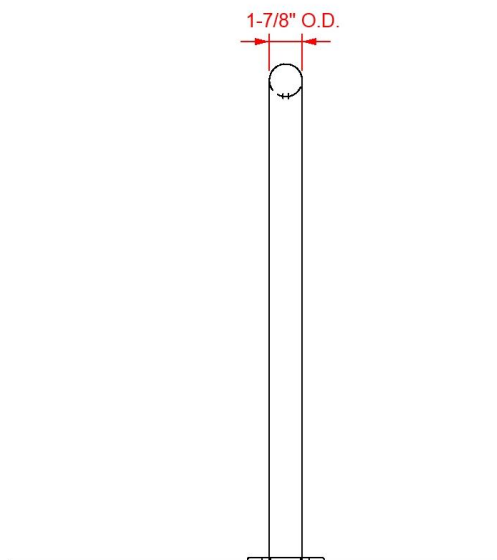

## Park-It 2 Bike Rack, Surface Mount

Front View

Side View

Surface Mount Plate

---

<b>Material</b>	<b>Finish</b>	<b>Dimensions</b>	<b>Weight</b>
Steel tubing	Galvanized PLUS clear coat finish	22.05" w x 36.02" h Footprint: 25.2" w x 36.02" h	22 lbs.
<b>Type of Mount:</b>	Surface mount		
<b>Size of Tubing:</b>	1-7/8" O.D. x 11-gauge		