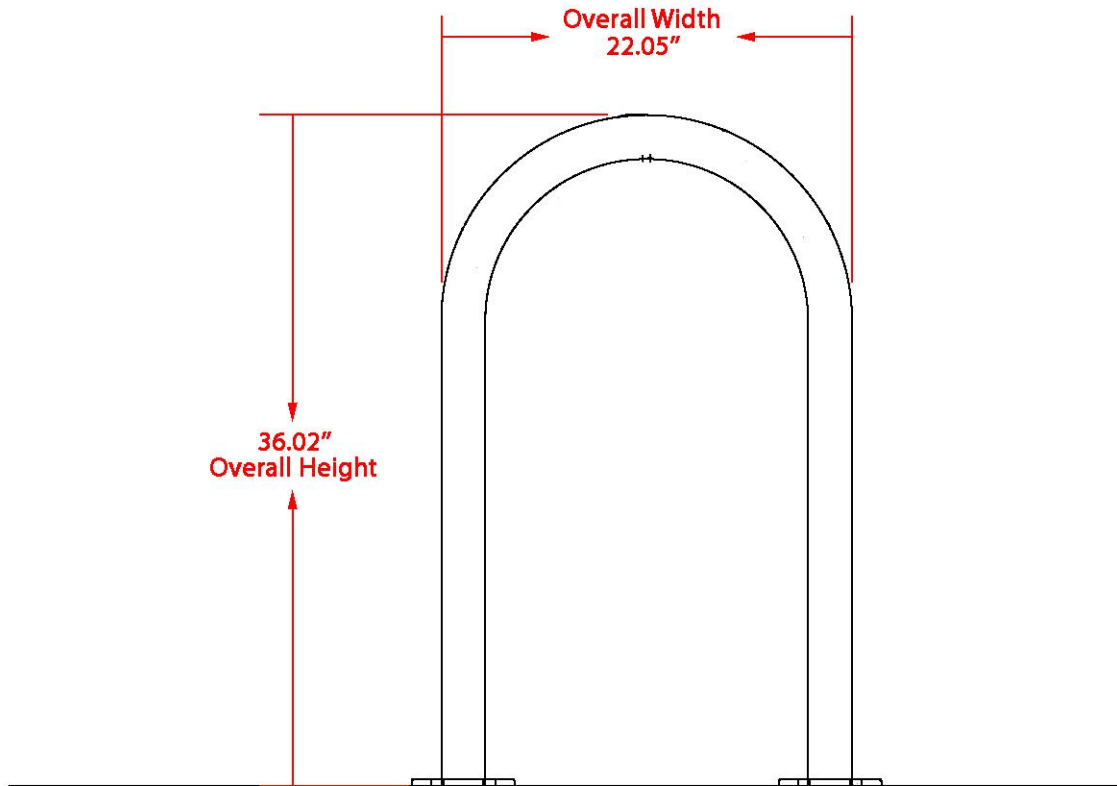

# Specification Sheet

## Park-It 2 Bike Rack, Surface Mount

Front View

Side View

Surface Mount Plate

---

<b>Material</b>	<b>Finish</b>	<b>Dimensions</b>	<b>Weight</b>
Steel tubing	Galvanized PLUS clear coat finish	22.05" w x 36.02" h Footprint: 25.2" w x 36.02" h	22 lbs.
<b>Type of Mount:</b>	Surface mount		
<b>Size of Tubing:</b>	1-7/8" O.D. x 11-gauge		