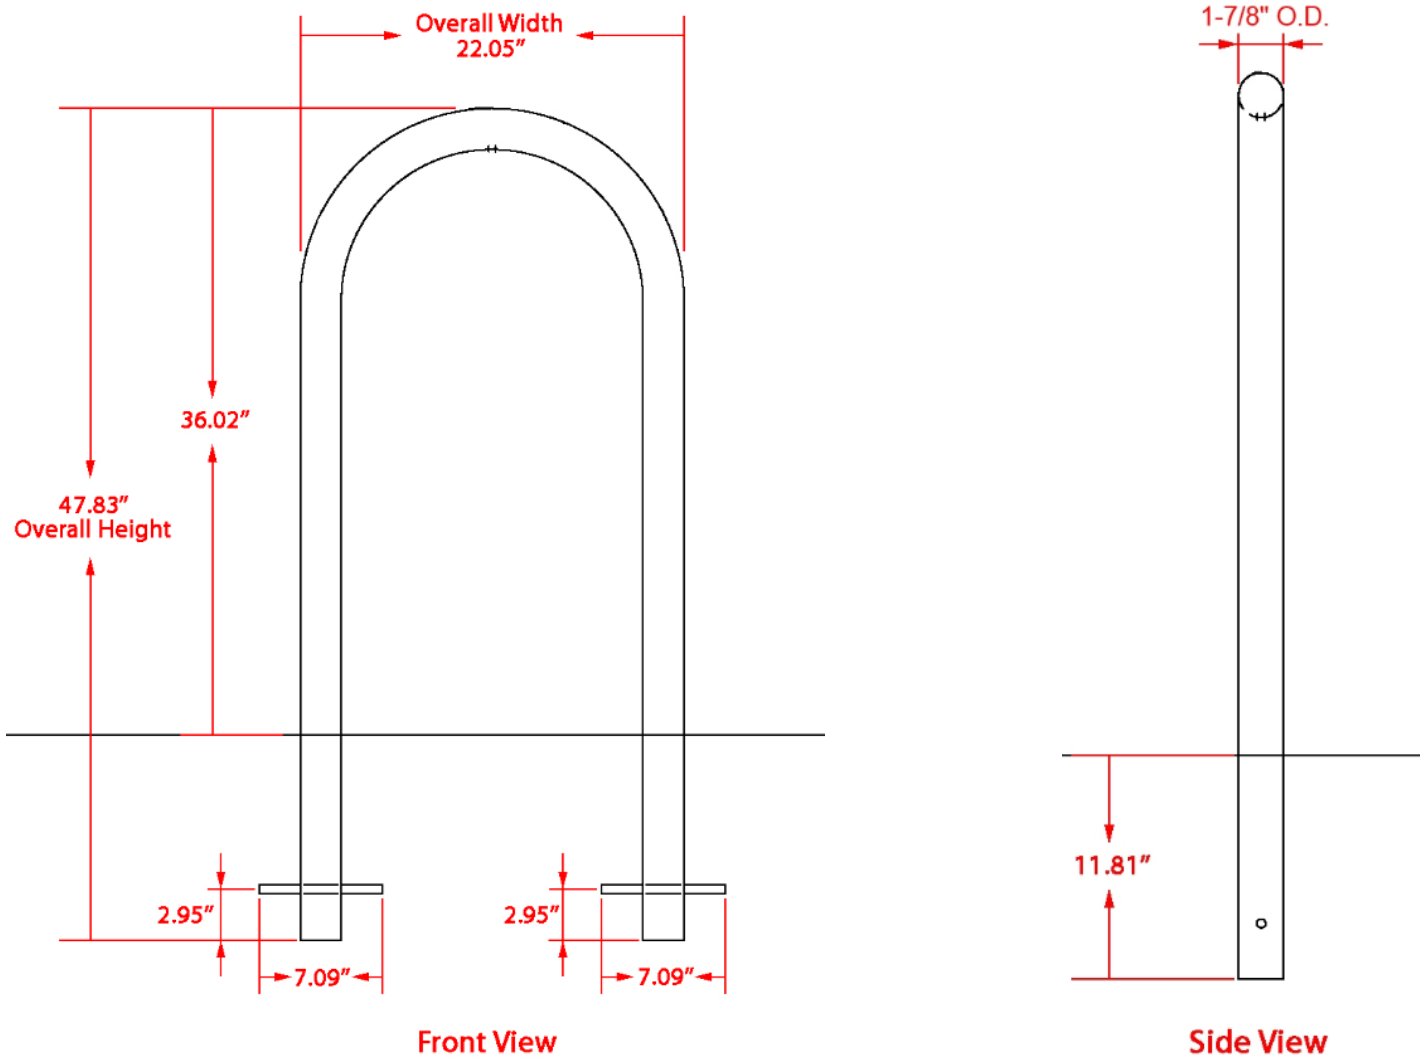

## Park-It 2 Bike Rack, Inground

Material	Finish	Dimensions	Weight
Steel tubing	Powder-coated black	22.05" w x 47.83" h Above ground: 22.05" w x 36.02" h	24 lbs.
<b>Type of Mount:</b>	Inground mount		
<b>Size of Tubing:</b>	1-7/8" O.D. x 11-gauge		