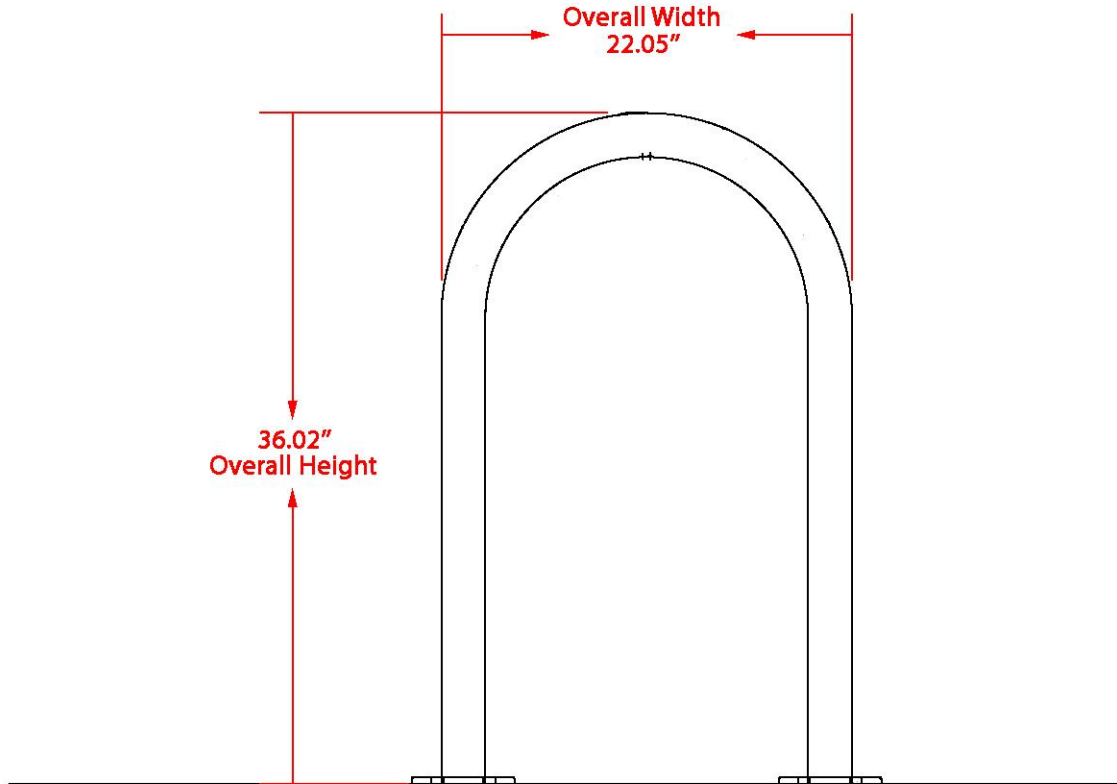

Specification Sheet

Park-It 2 Bike Rack, Surface Mount

Front View

Side View

Surface Mount Plate

Material	Finish	Dimensions	Weight
Steel tubing	Powder-coated black	22.05" w x 36.02" h Footprint: 25.2" w x 36.02" h	22 lbs.
Type of Mount:	Surface mount		
Size of Tubing:	1-7/8" O.D. x 11-gauge		