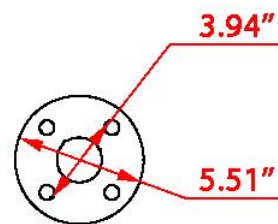

Specification Sheet

Park-It 2 Bike Rack, Surface Mount

Front View

Side View

Surface Mount Plate

Material	Finish	Dimensions	Weight
Steel tubing	Powder-coated black	22.05" w x 36.02" h Footprint: 25.2" w x 36.02" h	22 lbs.
Type of Mount:	Surface mount		
Size of Tubing:	1-7/8" O.D. x 11-gauge		