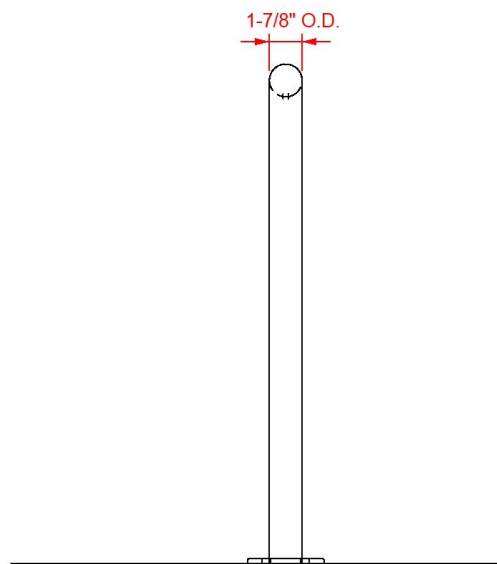

Specification Sheet

Park-It 2 Bike Rack, Surface Mount

Front View

Side View

Surface Mount Plate

Material	Finish	Dimensions	Weight
Steel tubing	Powder-coated black	22.05" w x 36.02" h Footprint: 25.2" w x 36.02" h	22 lbs.
Type of Mount:	Surface mount		
Size of Tubing:	1-7/8" O.D. x 11-gauge		