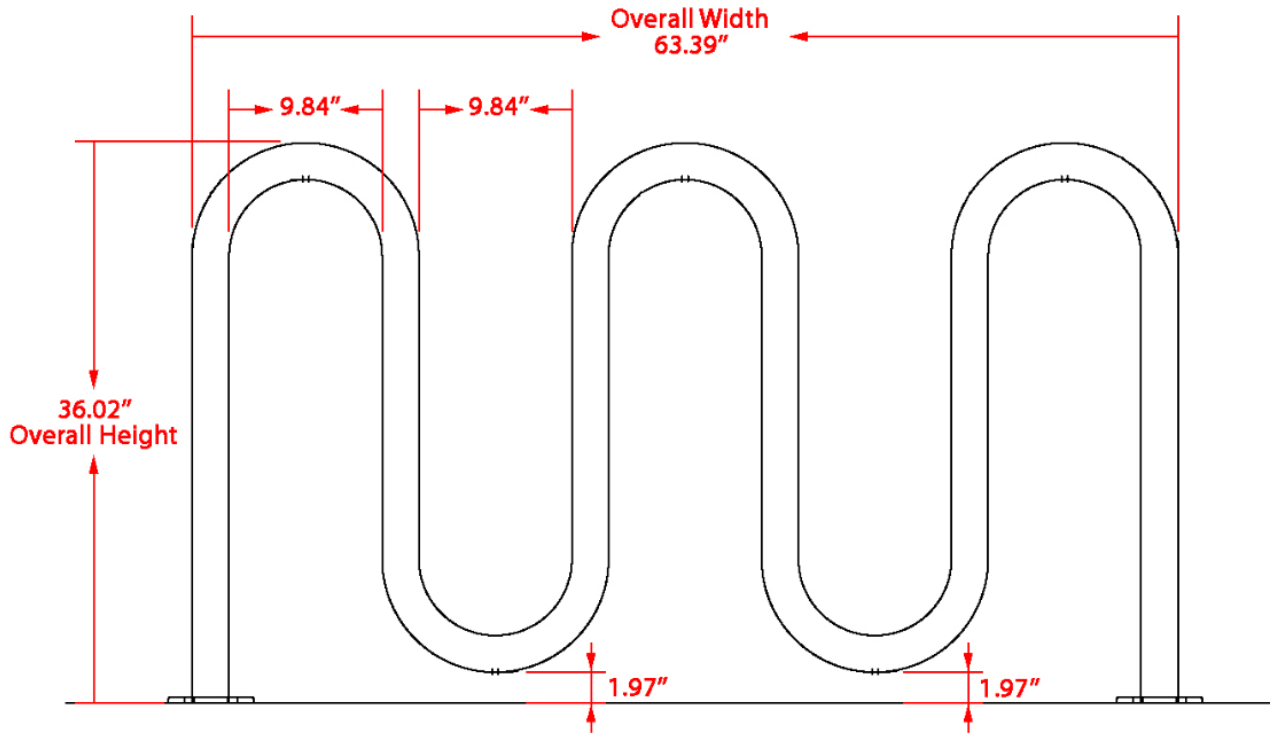

Specification Sheet

Park-It 7 Bike Rack, Surface Mount

Front View

Side View

Surface Mount Plate

Material	Finish	Dimensions	Weight
Steel tubing	Galvanized PLUS clear coat finish	63.39" w x 36.02" h Footprint: 66.54" w x 36.02" h	53 lbs.
Type of Mount:	Surface mount		
Size of Tubing:	1-7/8" O.D. x 11-gauge		