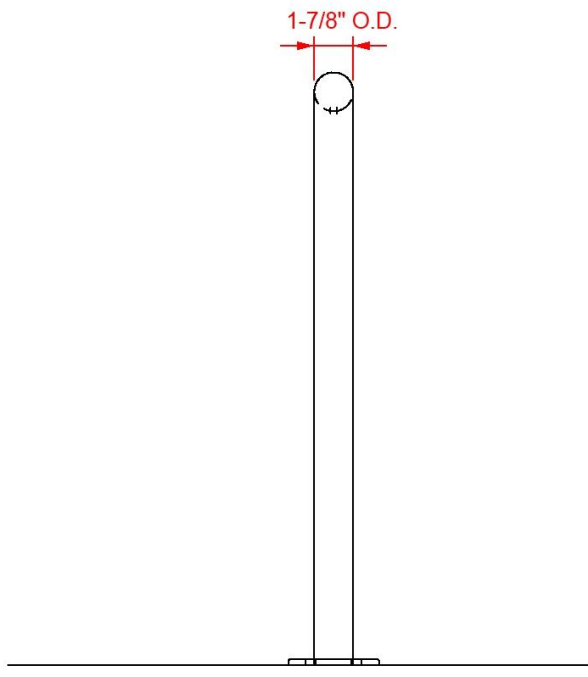

Specification Sheet

Park-It 7 Bike Rack, Surface Mount

Front View

Side View

Surface Mount Plate

Material	Finish	Dimensions	Weight
Steel tubing	Galvanized PLUS clear coat finish	63.39" w x 36.02" h Footprint: 66.54" w x 36.02" h	53 lbs.
Type of Mount:	Surface mount		
Size of Tubing:	1-7/8" O.D. x 11-gauge		