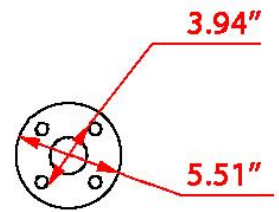

Specification Sheet

Park-It 7 Bike Rack, Surface Mount

Front View

Side View

Surface Mount Plate

Material	Finish	Dimensions	Weight
Steel tubing	Galvanized PLUS clear coat finish	63.39" w x 36.02" h Footprint: 66.54" w x 36.02" h	53 lbs.
Type of Mount:	Surface mount		
Size of Tubing:	1-7/8" O.D. x 11-gauge		