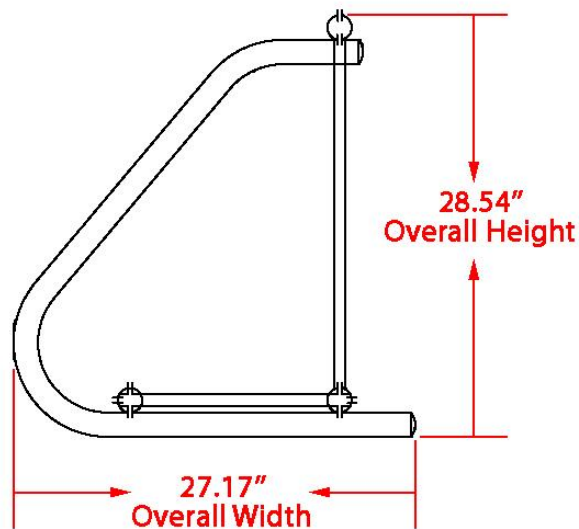

Specification Sheet

Traditional Bike Rack [5 bike capacity]

Front View

Side View

Top View

Material	Finish	Dimensions	Weight
Steel tubing	Galvanized PLUS clear coat finish	60.04" l x 27.17" w x 28.54" h	49 lbs.
Type of Mount:	Portable		
Size of Tubing:	Grid: 0.71" x 15-gauge Frame: 1.65" x 14-gauge		