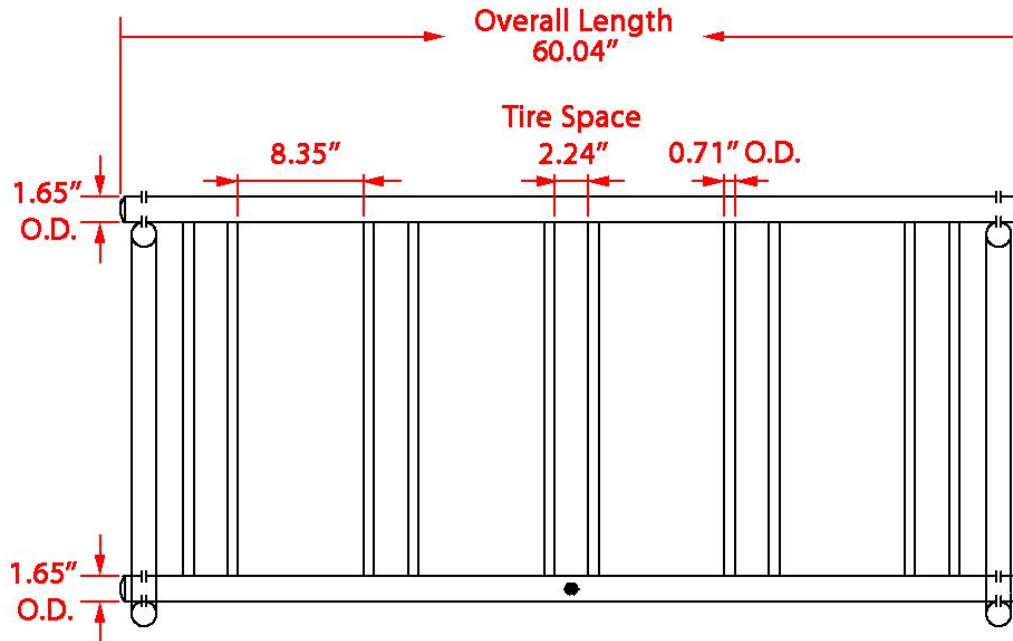

Specification Sheet

Traditional Bike Rack [5 bike capacity]

Front View

Side View

Top View

Material	Finish	Dimensions	Weight
Steel tubing	Galvanized PLUS clear coat finish	60.04" l x 27.17" w x 28.54" h	49 lbs.
Type of Mount:	Portable		
Size of Tubing:	Grid: 0.71" x 15-gauge Frame: 1.65" x 14-gauge		