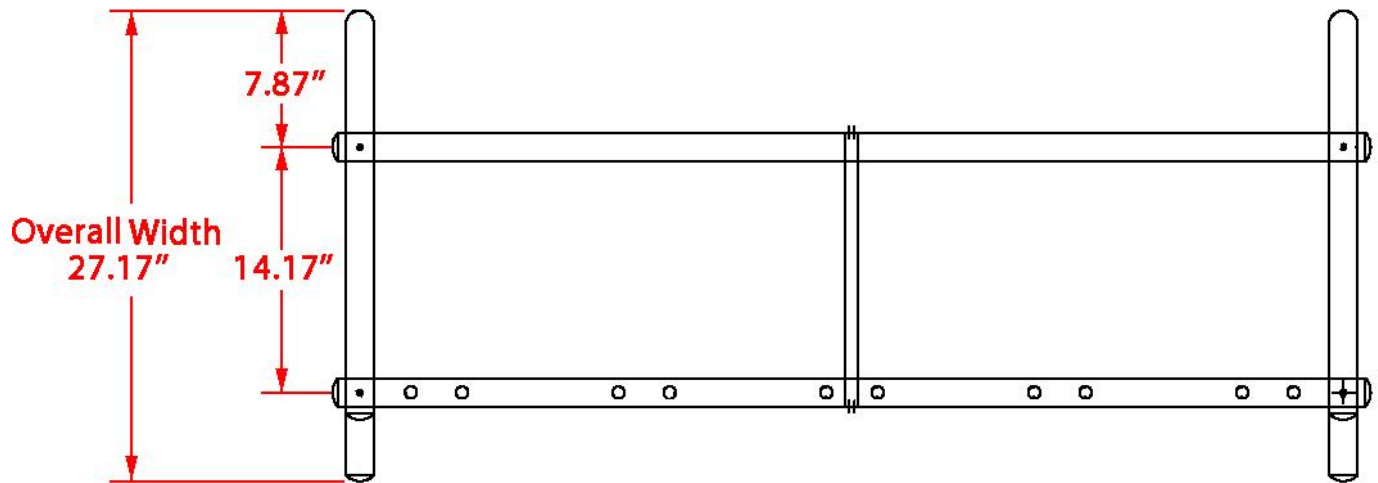

Specification Sheet

Traditional Bike Rack [5 bike capacity]

Front View

Side View

Top View

Material	Finish	Dimensions	Weight
Steel tubing	Galvanized PLUS clear coat finish	60.04" l x 27.17" w x 28.54" h	49 lbs.
Type of Mount:	Portable		
Size of Tubing:	Grid: 0.71" x 15-gauge Frame: 1.65" x 14-gauge		