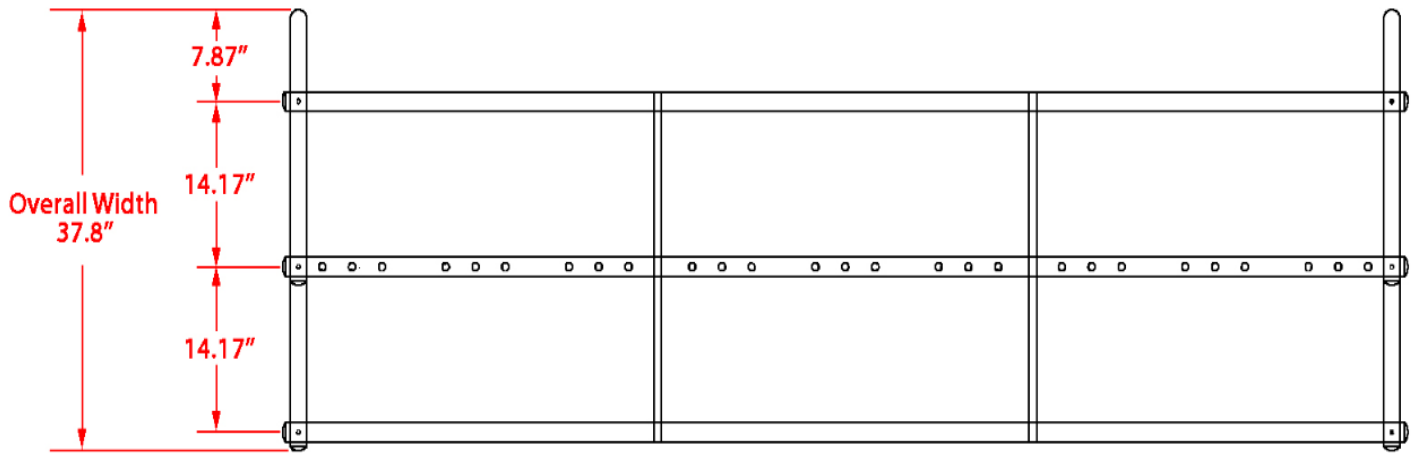

Specification Sheet

Traditional Bike Rack [18 bike capacity]

Top View

Material	Finish	Dimensions	Weight
Steel tubing	Powder-coated black	111.5" l x 37.8" w x 28.54" h	104 lbs.
Type of Mount:	Portable		
Size of Tubing:	Grid: 0.71" x 15-gauge Frame: 1.65" x 14-gauge		