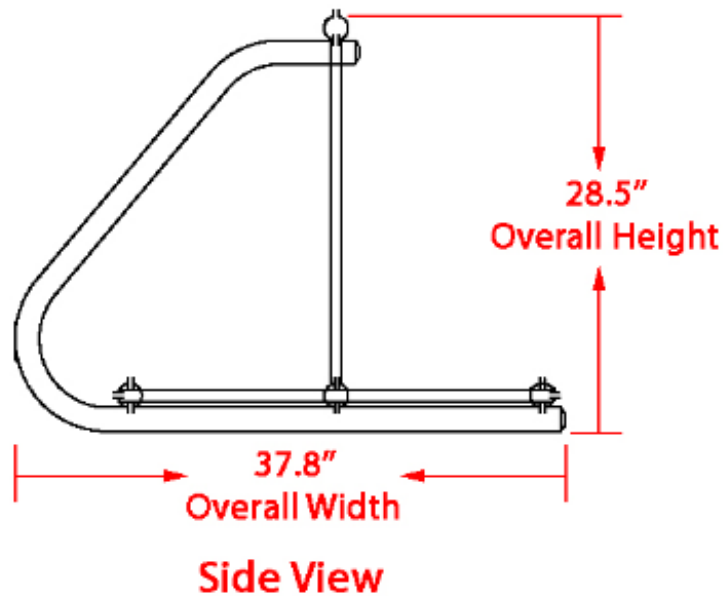

Specification Sheet

Traditional Bike Rack [18 bike capacity]

Top View

Material	Finish	Dimensions	Weight
Steel tubing	Powder-coated black	111.5" l x 37.8" w x 28.54" h	104 lbs.
Type of Mount:	Portable		
Size of Tubing:	Grid: 0.71" x 15-gauge Frame: 1.65" x 14-gauge		