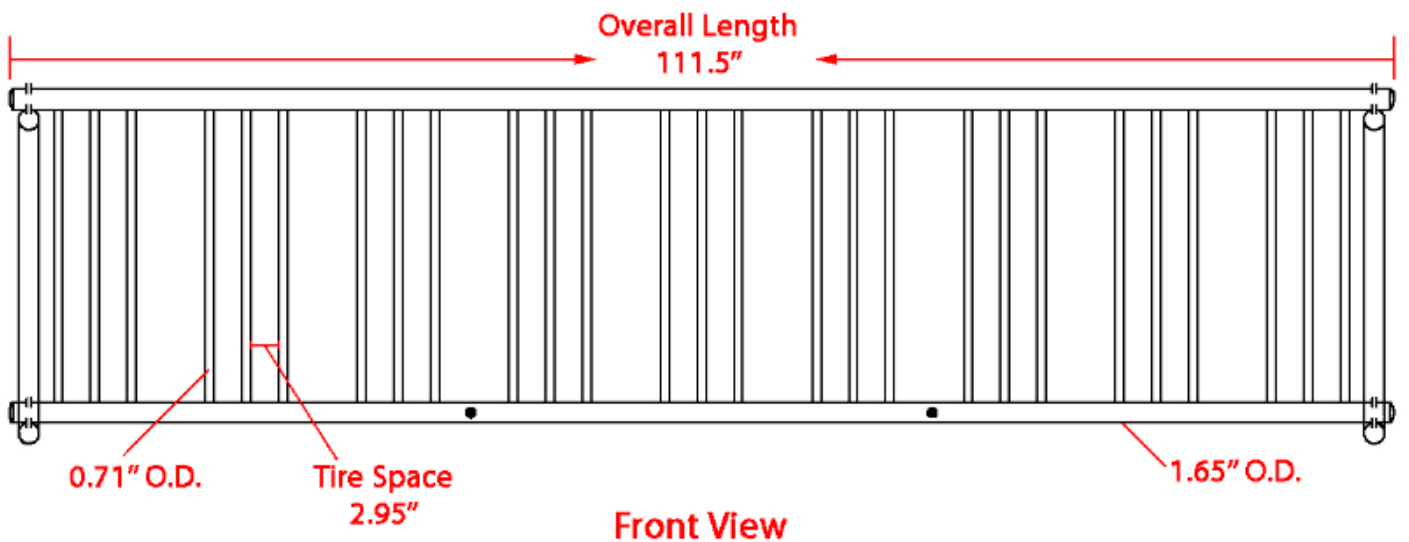

Specification Sheet

Traditional Bike Rack [18 bike capacity]

Top View

Material	Finish	Dimensions	Weight
Steel tubing	Powder-coated black	111.5" l x 37.8" w x 28.54" h	104 lbs.
Type of Mount:	Portable		
Size of Tubing:	Grid: 0.71" x 15-gauge Frame: 1.65" x 14-gauge		