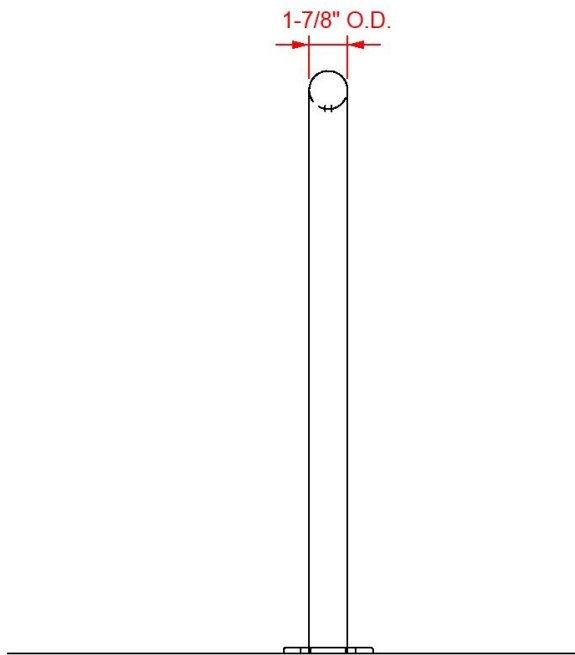

Specification Sheet

Park-It 9 Bike Rack, Surface Mount

Front View

Side View

Surface Mount Plate

Material	Finish	Dimensions	Weight
Steel tubing	Powder coated black	87.8" w x 36.02" h Footprint: 90.94" w x 36.02" h	60 lbs.
Type of Mount:	Surface mount		
Size of Tubing:	1-7/8" O.D. x 11-gauge		