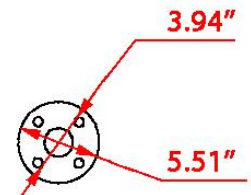

Specification Sheet

Park-It 9 Bike Rack, Surface Mount

Front View

Side View

Surface Mount Plate

Material	Finish	Dimensions	Weight
Steel tubing	Powder coated black	87.8" w x 36.02" h Footprint: 90.94" w x 36.02" h	60 lbs.
Type of Mount:	Surface mount		
Size of Tubing:	1-7/8" O.D. x 11-gauge		