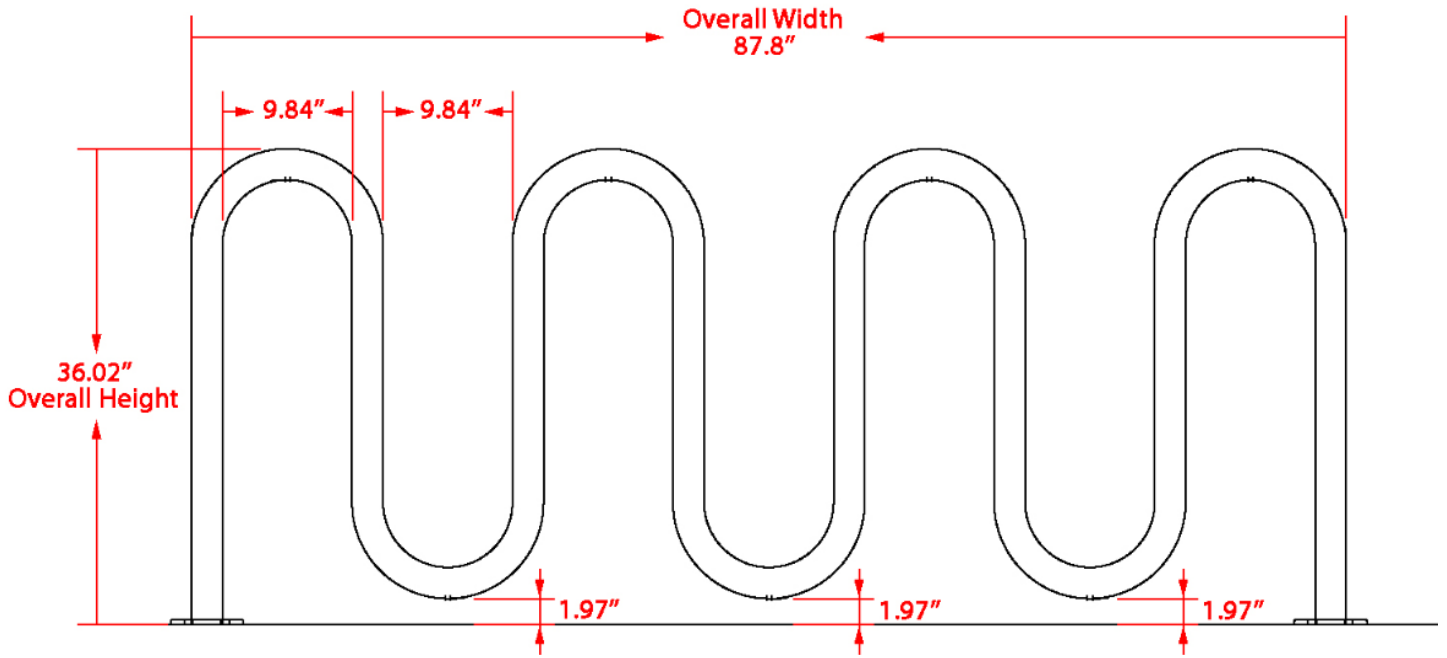

Specification Sheet

Park-It 9 Bike Rack, Surface Mount

Front View

Side View

Surface Mount Plate

Material	Finish	Dimensions	Weight
Steel tubing	Powder coated black	87.8" w x 36.02" h Footprint: 90.94" w x 36.02" h	60 lbs.
Type of Mount:	Surface mount		
Size of Tubing:	1-7/8" O.D. x 11-gauge		