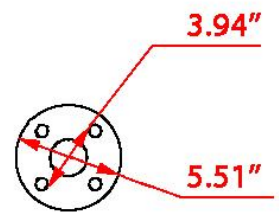

Specification Sheet

Park-It 7 Bike Rack, Surface Mount

Front View

Side View

Surface Mount Plate

Material	Finish	Dimensions	Weight
Steel tubing	Powder coated black	63.39" w x 36.02" h Footprint: 66.54" w x 36.02" h	46 lbs.
Type of Mount:	Surface mount		
Size of Tubing:	1-7/8" O.D. x 11-gauge		