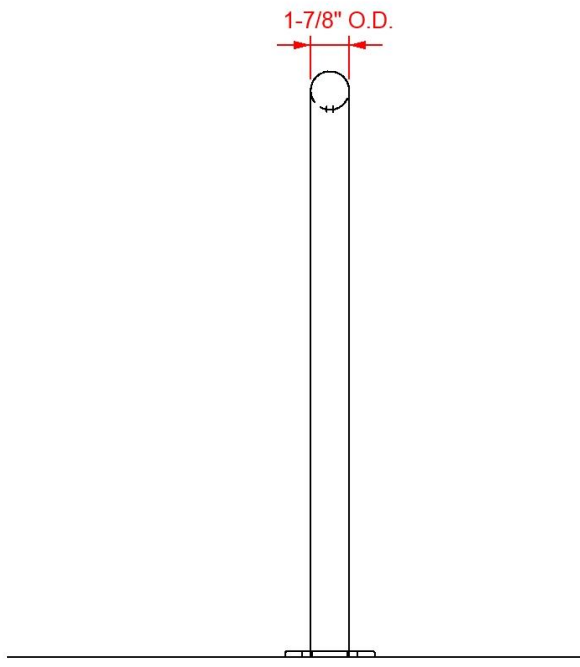

Specification Sheet

Park-It 7 Bike Rack, Surface Mount

Front View

Side View

Surface Mount Plate

Material	Finish	Dimensions	Weight
Steel tubing	Powder coated black	63.39" w x 36.02" h Footprint: 66.54" w x 36.02" h	46 lbs.
Type of Mount:	Surface mount		
Size of Tubing:	1-7/8" O.D. x 11-gauge		