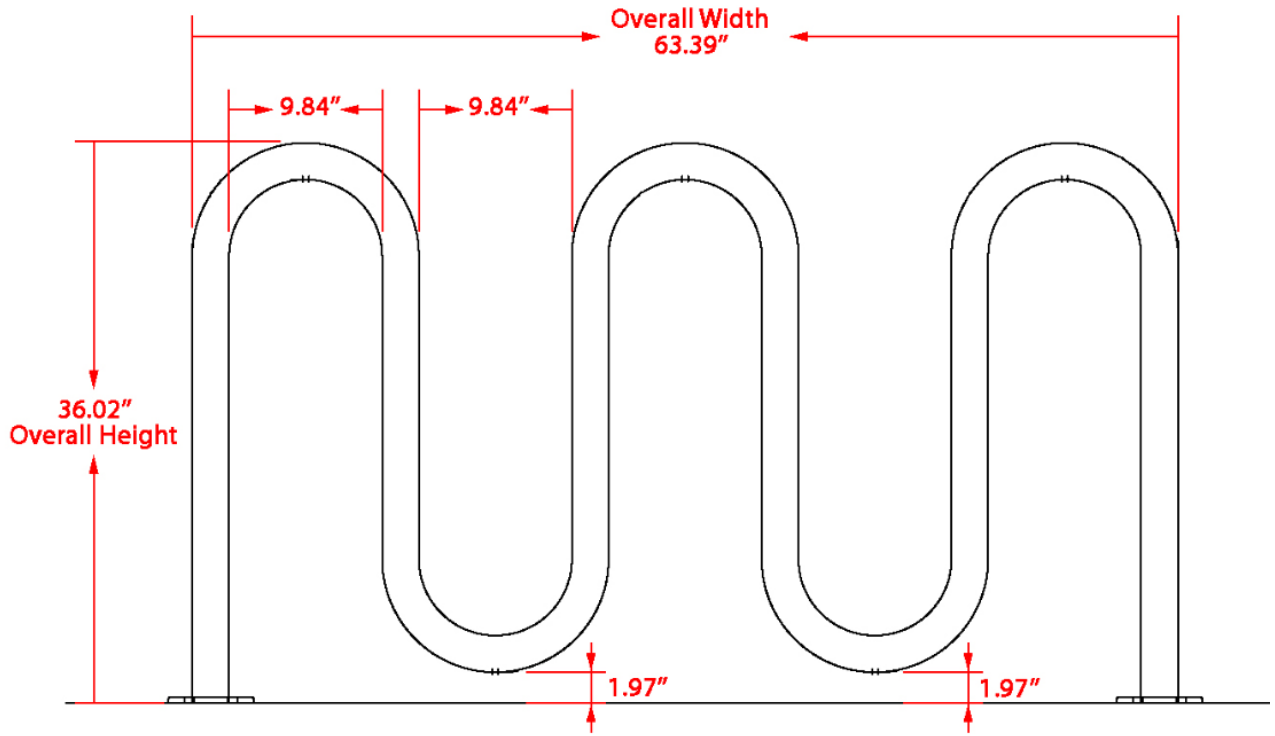

Specification Sheet

Park-It 7 Bike Rack, Surface Mount

Front View

Side View

Surface Mount Plate

Material	Finish	Dimensions	Weight
Steel tubing	Powder coated black	63.39" w x 36.02" h Footprint: 66.54" w x 36.02" h	46 lbs.
Type of Mount:	Surface mount		
Size of Tubing:	1-7/8" O.D. x 11-gauge		