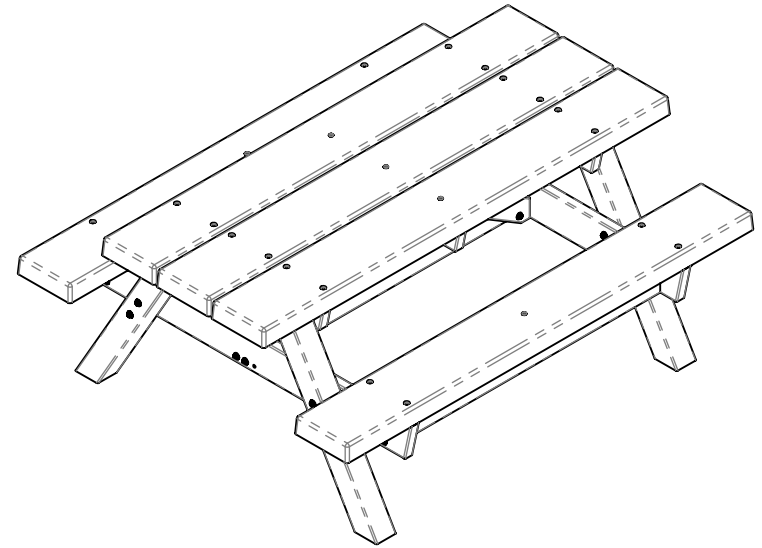

6FT. RECYCLED PLASTIC TABLE SPECS.

REV# 3
2-5-2019
TB1300

CONSTRUCTION MATERIALS:

LEGS - 4X4 RECYCLED PLASTIC LUMBER

SEATS & TABLE TOP - HDPE PLASTIC

SEAT SUPPORTS - 2X6 RECYCLED PLASTIC LUMBER

HARDWARE:

STAINLESS STEEL

ALL DIMENSIONS SHOWN IN INCHES