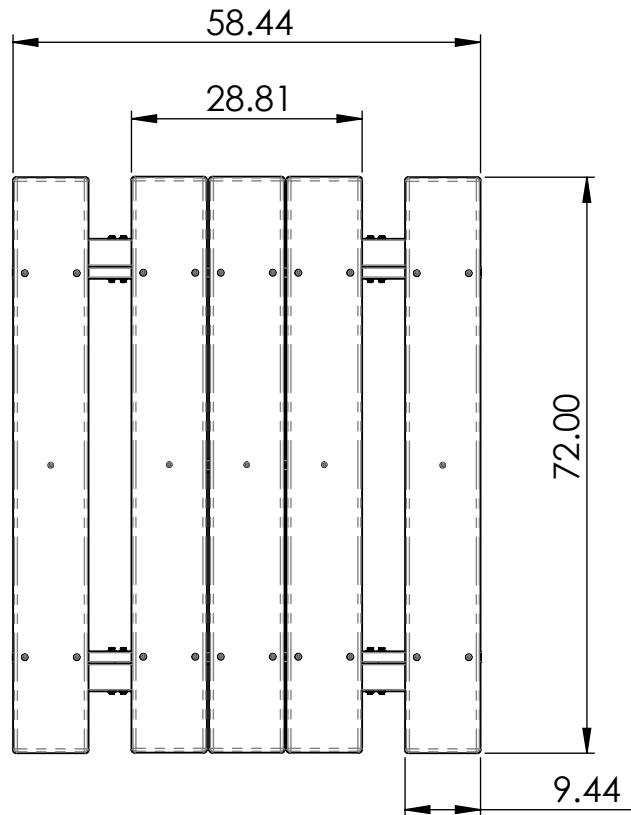

6FT. RECYCLED PLASTIC TABLE SPECS.

REV# 3
2-5-2019
TB1300

CONSTRUCTION MATERIALS:

LEGS - 4X4 RECYCLED PLASTIC LUMBER

SEATS & TABLE TOP - HDPE PLASTIC

SEAT SUPPORTS - 2X6 RECYCLED PLASTIC LUMBER

HARDWARE:

STAINLESS STEEL

ALL DIMENSIONS SHOWN IN INCHES