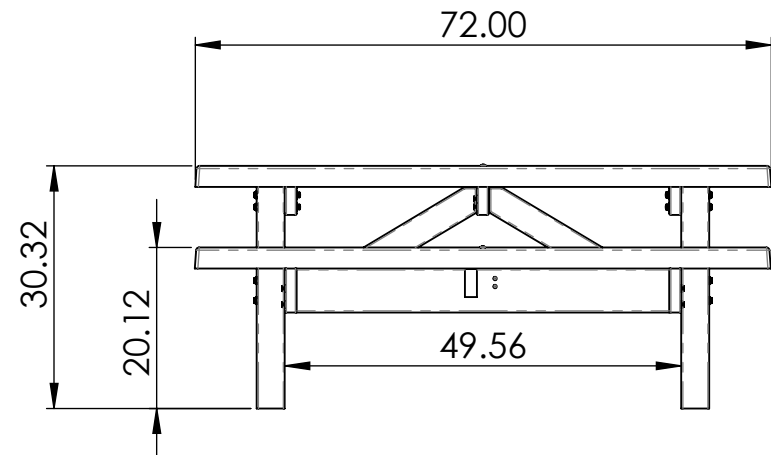

6FT. RECYCLED PLASTIC TABLE SPECS.

REV# 3
2-5-2019
TB1300

CONSTRUCTION MATERIALS:

LEGS - 4X4 RECYCLED PLASTIC LUMBER

SEATS & TABLE TOP - HDPE PLASTIC

SEAT SUPPORTS - 2X6 RECYCLED PLASTIC LUMBER

HARDWARE:

STAINLESS STEEL

ALL DIMENSIONS SHOWN IN INCHES