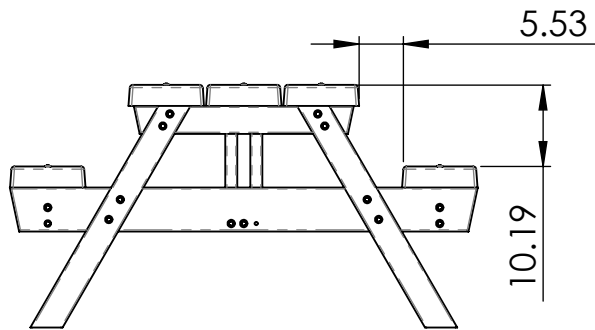

6FT. RECYCLED PLASTIC TABLE SPECS.

REV# 3
2-5-2019
TB1300

CONSTRUCTION MATERIALS:

LEGS - 4X4 RECYCLED PLASTIC LUMBER

SEATS & TABLE TOP - HDPE PLASTIC

SEAT SUPPORTS - 2X6 RECYCLED PLASTIC LUMBER

HARDWARE:

STAINLESS STEEL

ALL DIMENSIONS SHOWN IN INCHES