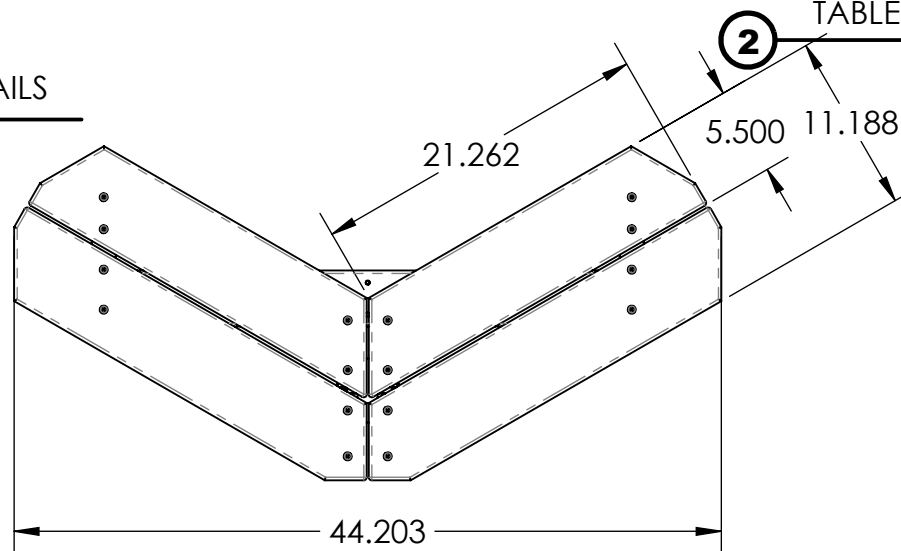

# TABLE ASSEMBLY SPECIFICATIONS TB1600

**FRONT**

**TOP**

NOTE: ALL MATERIAL IS RECYCLED PLASTIC LUMBER UNLESS NOTED

# TABLE ASSEMBLY SPECIFICATIONS TB1600

① HUB CONNECTOR DETAILS

② TABLE TOP DETAILS

③ SEAT DETAILS