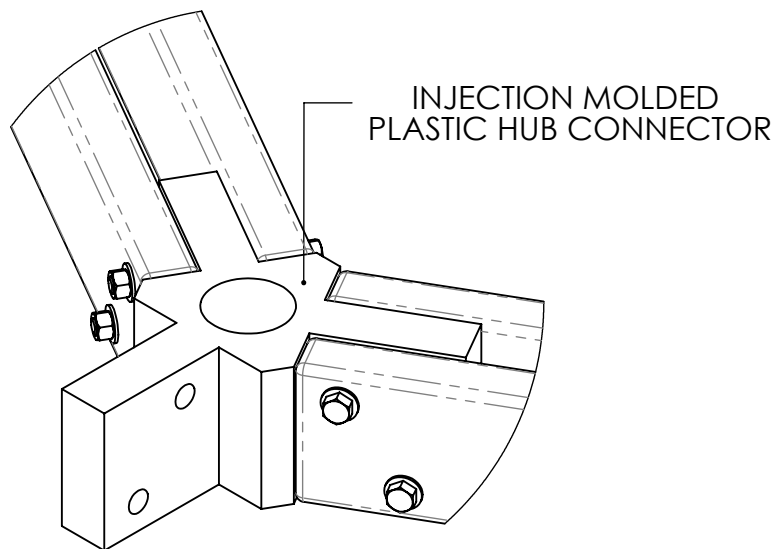

# TABLE ASSEMBLY SPECIFICATIONS TB1600

**FRONT**

**TOP**

NOTE: ALL MATERIAL IS RECYCLED PLASTIC LUMBER UNLESS NOTED

# TABLE ASSEMBLY SPECIFICATIONS TB1600

① HUB CONNECTOR DETAILS

② TABLE TOP DETAILS

③ SEAT DETAILS