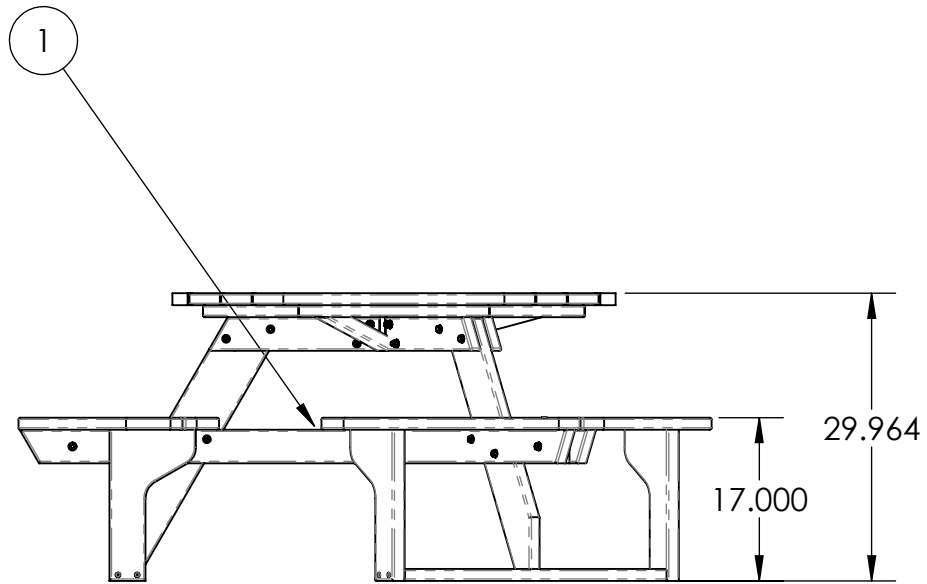

# TABLE ASSEMBLY SPECIFICATIONS TB1600

**FRONT**

**TOP**

NOTE: ALL MATERIAL IS RECYCLED PLASTIC LUMBER UNLESS NOTED

# TABLE ASSEMBLY SPECIFICATIONS TB1600

① HUB CONNECTOR DETAILS

② TABLE TOP DETAILS

③ SEAT DETAILS