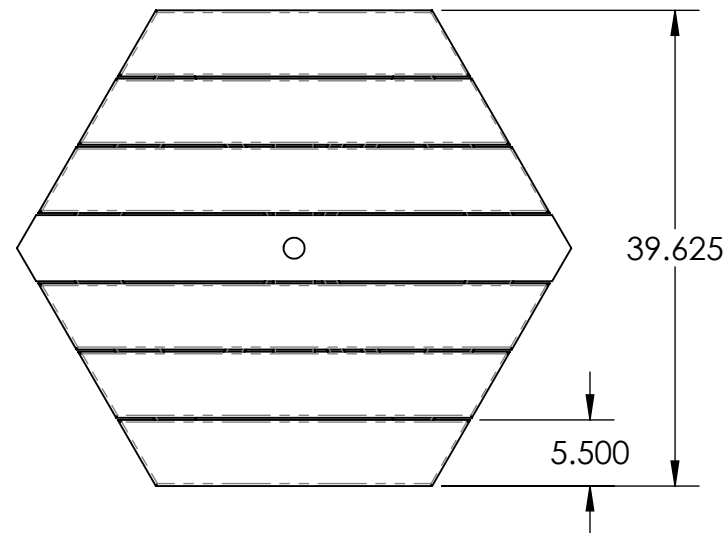

# TABLE ASSEMBLY SPECIFICATIONS TB1600

**FRONT**

**TOP**

NOTE: ALL MATERIAL IS RECYCLED PLASTIC LUMBER UNLESS NOTED

# TABLE ASSEMBLY SPECIFICATIONS TB1600

① HUB CONNECTOR DETAILS

② TABLE TOP DETAILS

③ SEAT DETAILS