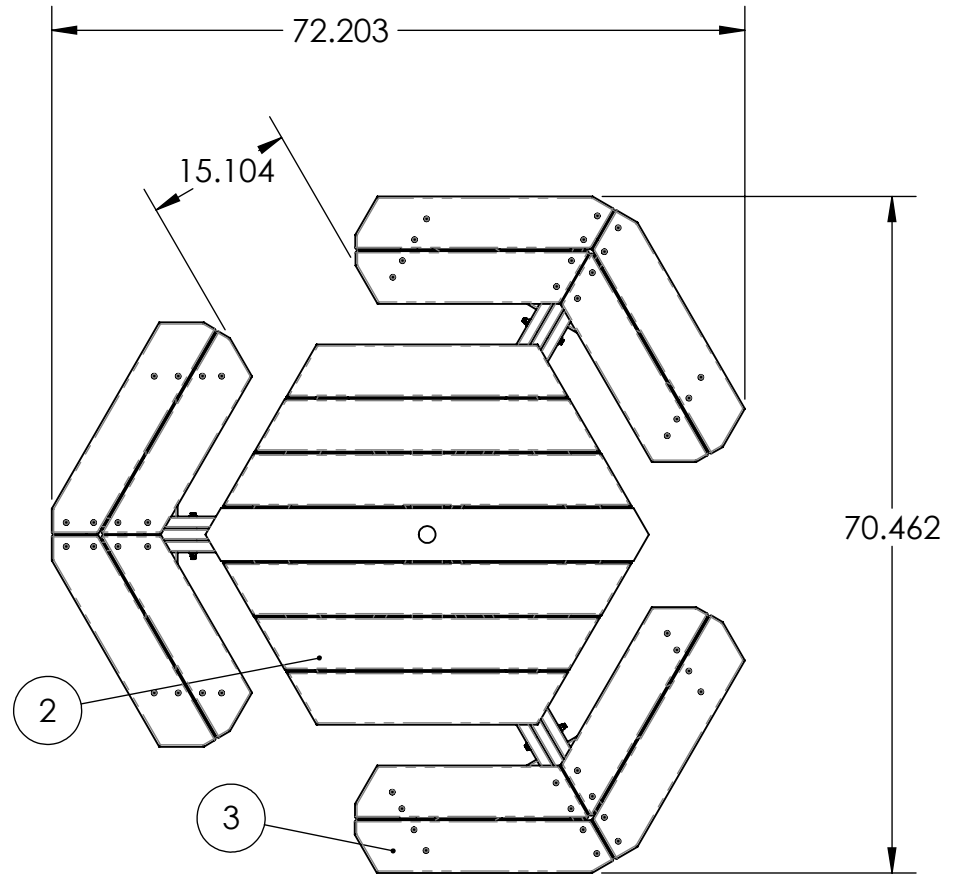

# TABLE ASSEMBLY SPECIFICATIONS TB1600

**FRONT**

**TOP**

NOTE: ALL MATERIAL IS RECYCLED PLASTIC LUMBER UNLESS NOTED

# TABLE ASSEMBLY SPECIFICATIONS TB1600

① HUB CONNECTOR DETAILS

② TABLE TOP DETAILS

③ SEAT DETAILS