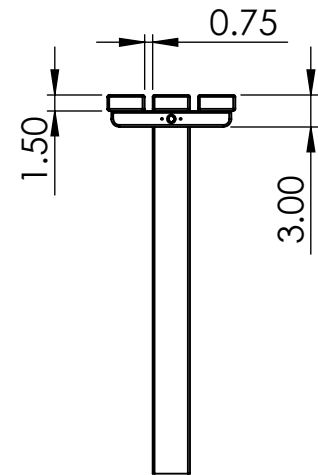

# BENCH SPECIFICATIONS BC1070

**CONSTRUCTION MATERIALS:**  
Recycled Plastic  
**HARDWARE:**  
Stainless Steel

SET POSTS 17 TO 18 INCHES INTO GROUND

ALL DIMENSIONS SHOWN IN INCHES