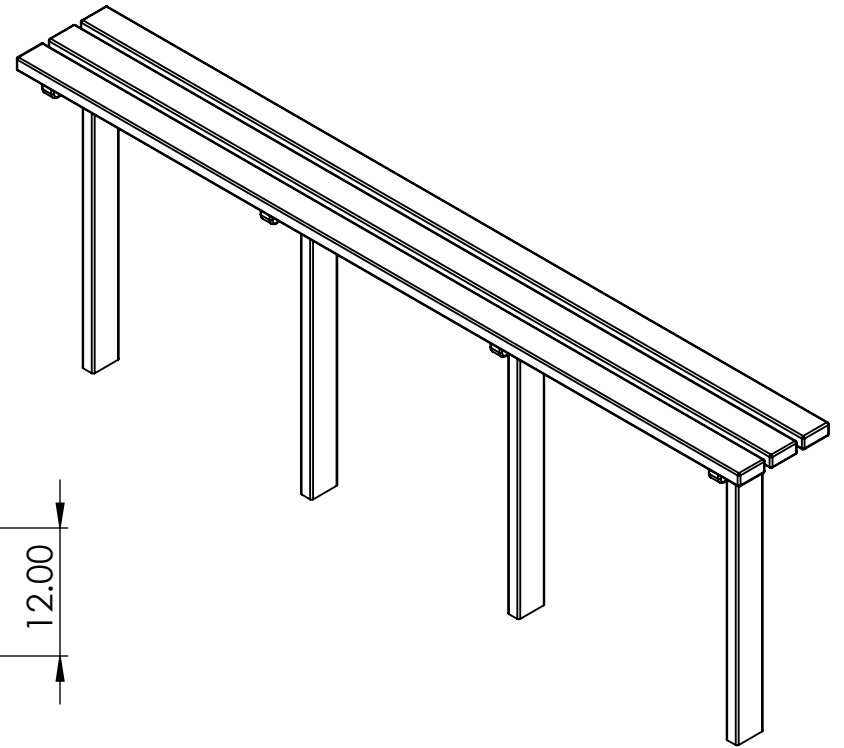

# BENCH SPECIFICATIONS BC1070

**CONSTRUCTION MATERIALS:**  
Recycled Plastic  
**HARDWARE:**  
Stainless Steel

SET POSTS 17 TO 18 INCHES INTO GROUND

ALL DIMENSIONS SHOWN IN INCHES