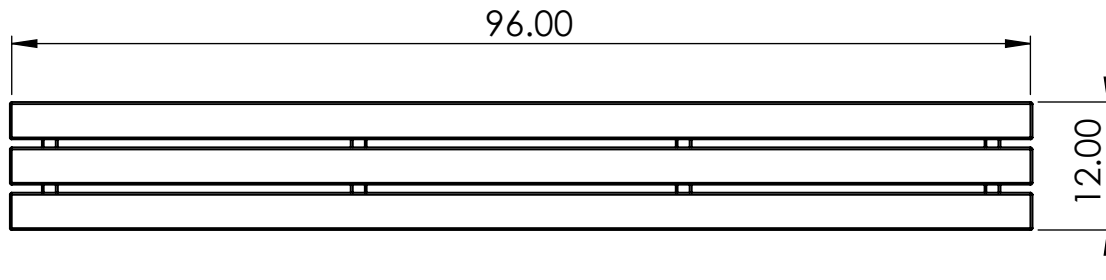

# BENCH SPECIFICATIONS BC1070

**CONSTRUCTION MATERIALS:**  
Recycled Plastic  
**HARDWARE:**  
Stainless Steel

SET POSTS 17 TO 18 INCHES INTO GROUND

ALL DIMENSIONS SHOWN IN INCHES