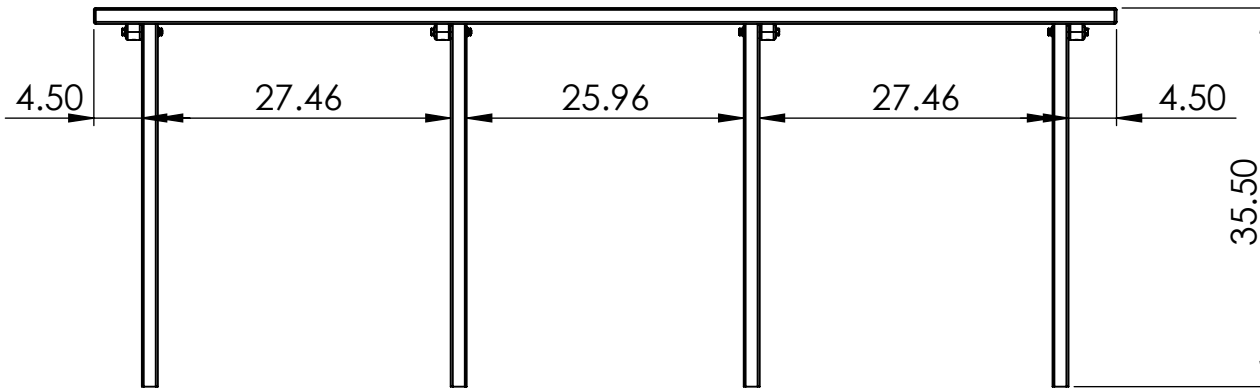

# BENCH SPECIFICATIONS BC1070

**CONSTRUCTION MATERIALS:**  
Recycled Plastic  
**HARDWARE:**  
Stainless Steel

SET POSTS 17 TO 18 INCHES INTO GROUND

ALL DIMENSIONS SHOWN IN INCHES