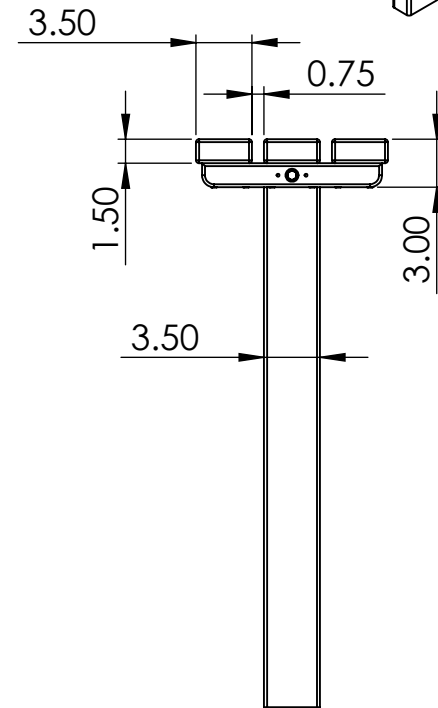

BENCH INSTRUCTIONS

BC1060 - BC1065

REV# 2
1/18/18

CONSTRUCTION MATERIALS:
Recycled Plastic
HARDWARE:
Stainless Steel

ALL DIMENSIONS SHOWN IN INCHES
SET POSTS 17 INCHES INTO GROUND