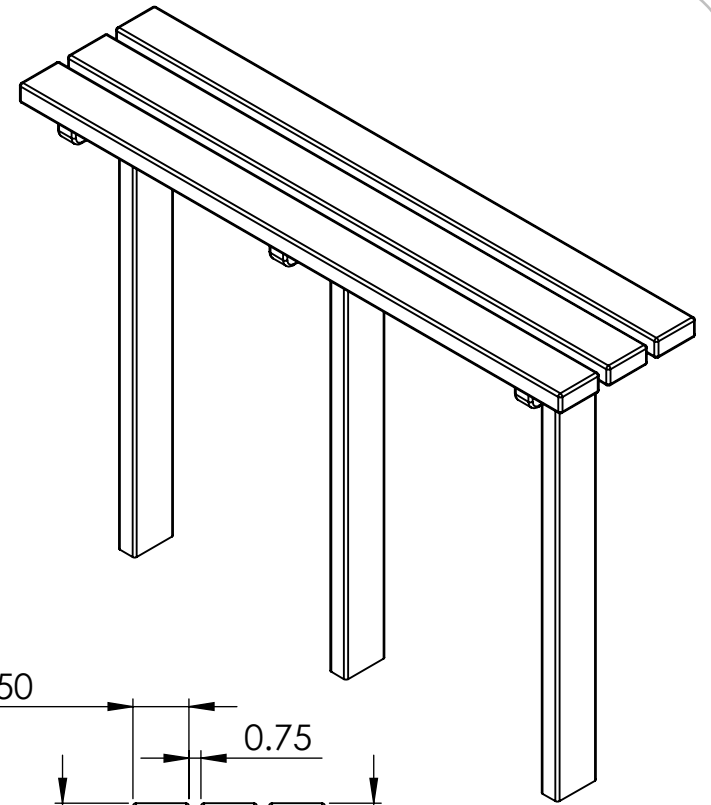

BENCH INSTRUCTIONS

BC1060 - BC1065

REV# 2
1/18/18

CONSTRUCTION MATERIALS:
Recycled Plastic
HARDWARE:
Stainless Steel

ALL DIMENSIONS SHOWN IN INCHES
SET POSTS 17 INCHES INTO GROUND