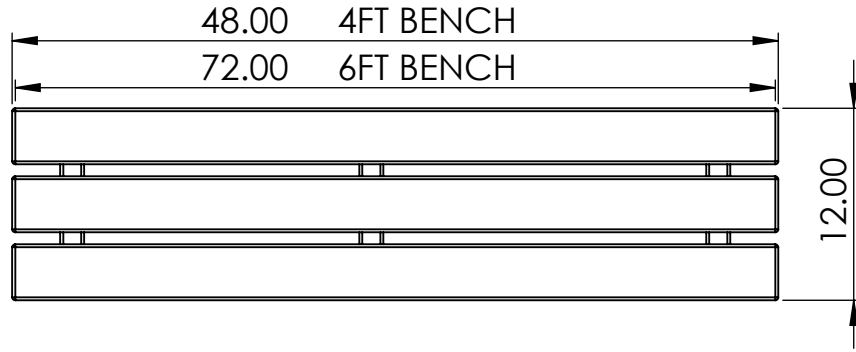

BENCH INSTRUCTIONS

BC1060 - BC1065

REV# 2
1/18/18

CONSTRUCTION MATERIALS:
Recycled Plastic
HARDWARE:
Stainless Steel

ALL DIMENSIONS SHOWN IN INCHES
SET POSTS 17 INCHES INTO GROUND