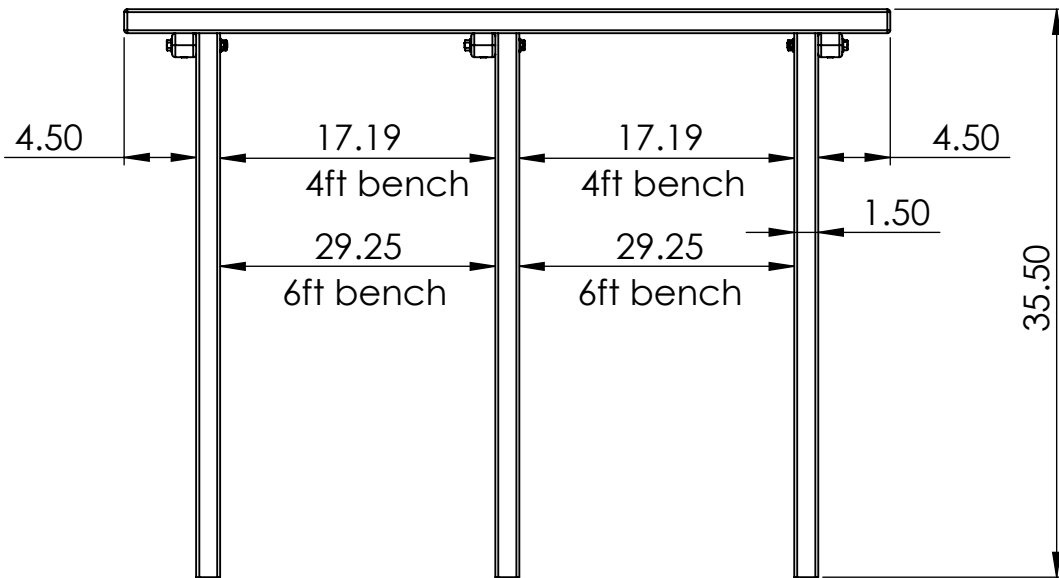

BENCH INSTRUCTIONS

BC1060 - BC1065

REV# 2
1/18/18

CONSTRUCTION MATERIALS:
Recycled Plastic
HARDWARE:
Stainless Steel

ALL DIMENSIONS SHOWN IN INCHES
SET POSTS 17 INCHES INTO GROUND