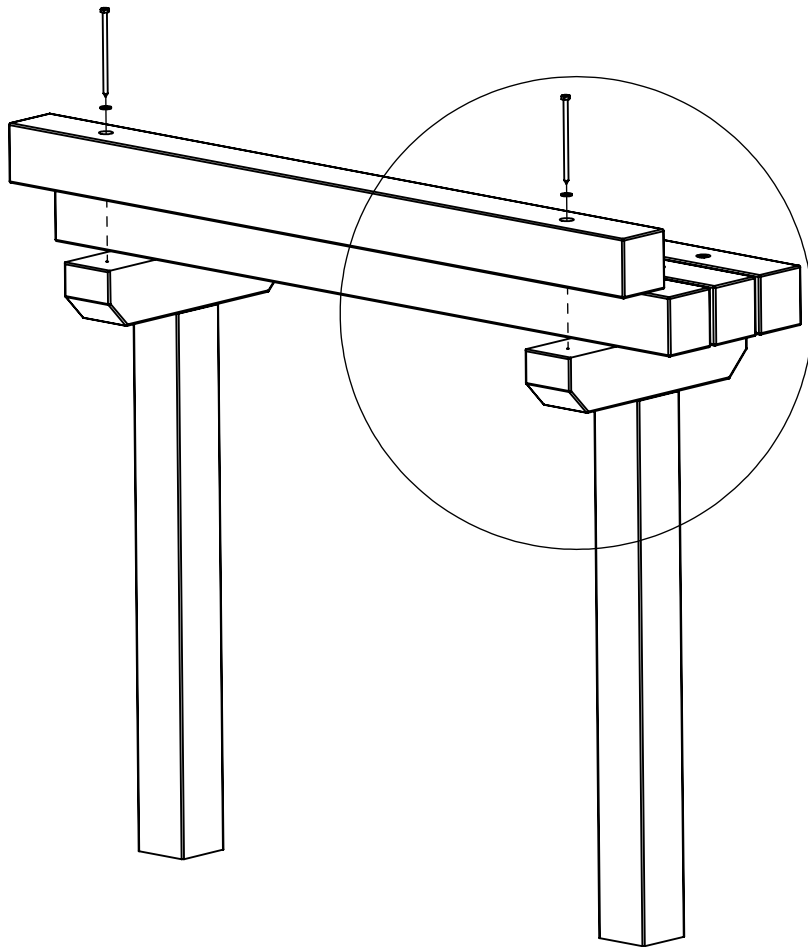

# 4FT BENCH INSTRUCTIONS

# 4FT BENCH INSTRUCTIONS

4  
SEAT SLATS

2  
BENCH ENDS

8  
1/4" FLAT WASHER

8  
1/4" LAG SCREW

**REQUIRED TOOLS:**  
-(1) 7/16" SOCKET

**INCLUDED HARDWARE &  
REQUIRED TOOLS FOR  
ASSEMBLY**

# 4FT BENCH SPECIFICATIONS