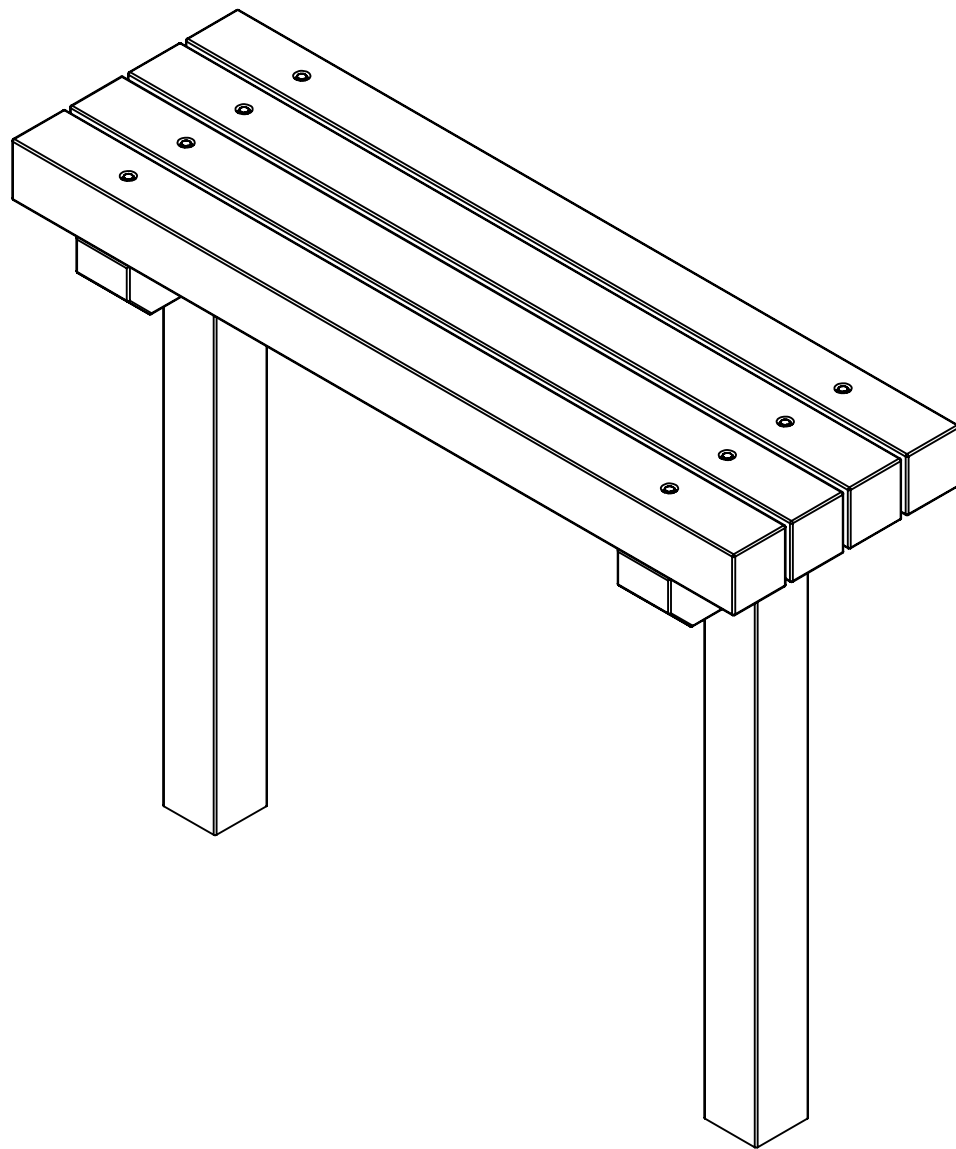

# 4FT BENCH INSTRUCTIONS

# 4FT BENCH INSTRUCTIONS

4  
SEAT SLATS

2  
BENCH ENDS

8  
1/4" FLAT WASHER

8  
1/4" LAG SCREW

**REQUIRED TOOLS:**  
-(1) 7/16" SOCKET

**INCLUDED HARDWARE &  
REQUIRED TOOLS FOR  
ASSEMBLY**

# 4FT BENCH SPECIFICATIONS