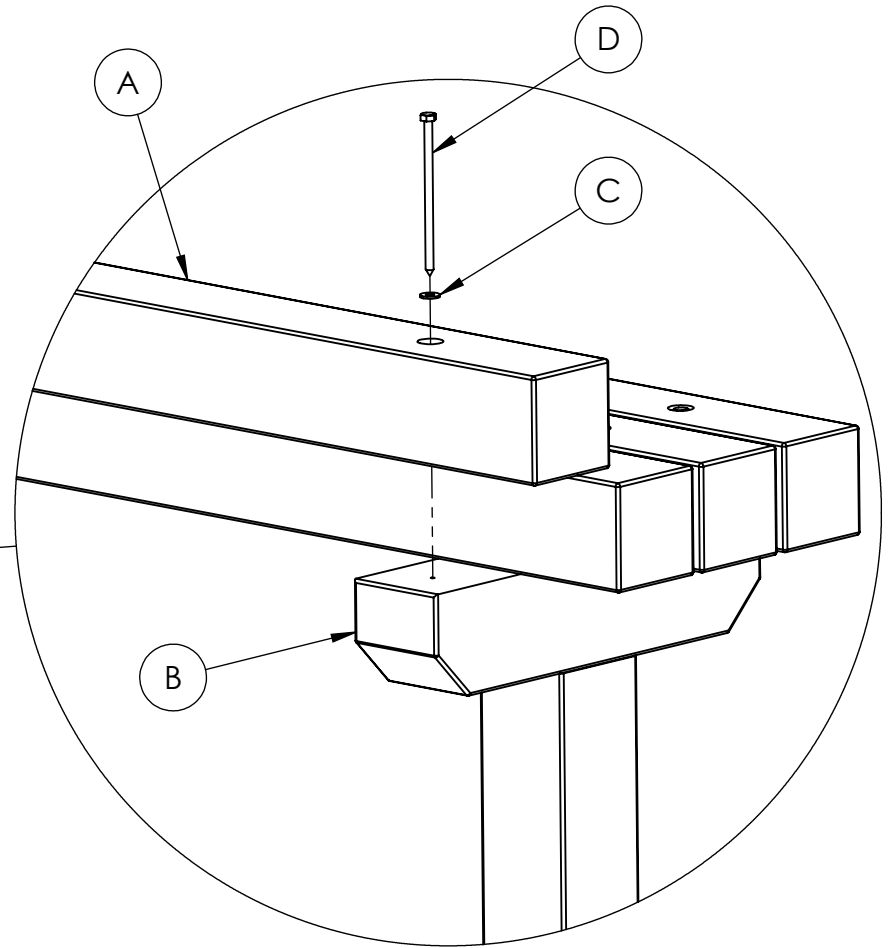

# 4FT BENCH INSTRUCTIONS

4  
SEAT SLATS

2  
BENCH ENDS

8  
1/4" FLAT WASHER

8  
1/4" LAG SCREW

**REQUIRED TOOLS:**  
-(1) 7/16" SOCKET

**INCLUDED HARDWARE &  
REQUIRED TOOLS FOR  
ASSEMBLY**

# 4FT BENCH INSTRUCTIONS

# 4FT BENCH SPECIFICATIONS